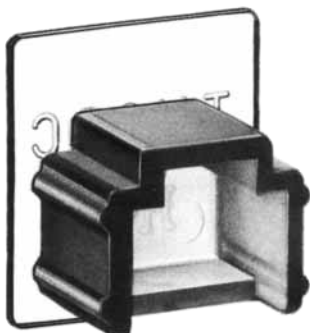

MODULAR CONNECTORS

CL 222 TM

ACCESSORIES FOR MODULAR CONNECTORS

■ DUST COVERS FOR MODULAR CONNECTORS

- TM- * -DC *

No. of contacts	CL No.	Part No.	A	B	C	Cover color	RoHS
4	222-1364-6	TM-4-DC1	9	11	8.5	Dark grey	YES
6	222-0135-3	TM-6-DC	12	13	8.5	Natural	
6	222-1052-3	TM-6-DC1	11	11	8.5	Dark grey	
8	222-0276-5	TM-8-DC	15.6	13.9	6.5	Natural	
8	222-2261-9	TM-8-DC1	13.2	11.2	6.5	Natural	

Note 1: If the modular plug does not mate with the modular jack, mount the dust cover to protect the mating section.

Note 2: Orders must be placed in 100-unit volumes.