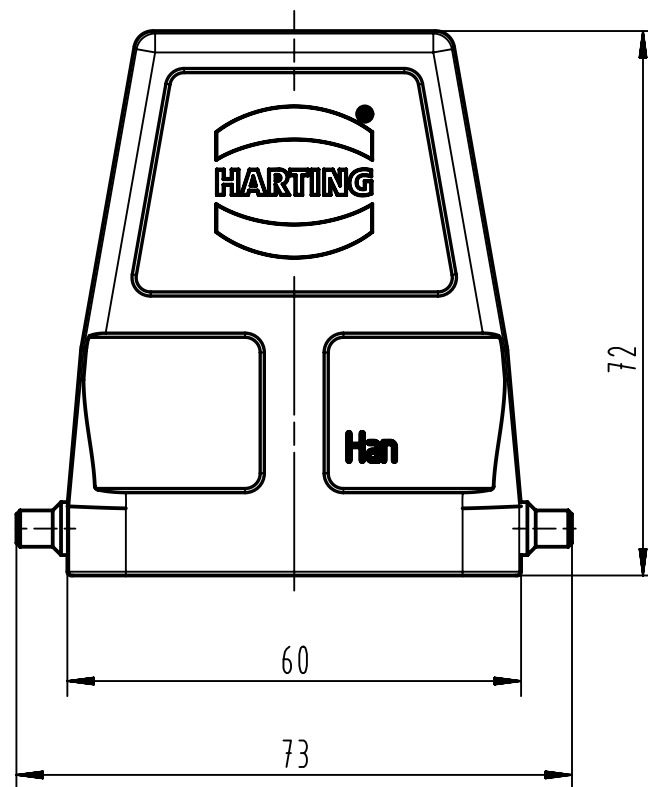

1 2 3 4 5 6

A

B

C

D

 All Dimensions in mm Original Size DIN A4	Scale 1:1		Free size tol.		Ref.
					Sub.
 All rights reserved Department EL PD - DE	Created by SCHULZI	Inspected by BERGHORN	Standardisation TIEMANNA	Date 2013-03-27	State Final Release
	Title Han 6M hood HC w/o PG				Doc-Key / ECM-Nr. 100530761/UGD/007/A
HARTING Electric GmbH & Co. KG D-32339 Espelkamp		Type TB	Number 09 37 006 0801		Rev. A Page 1/1