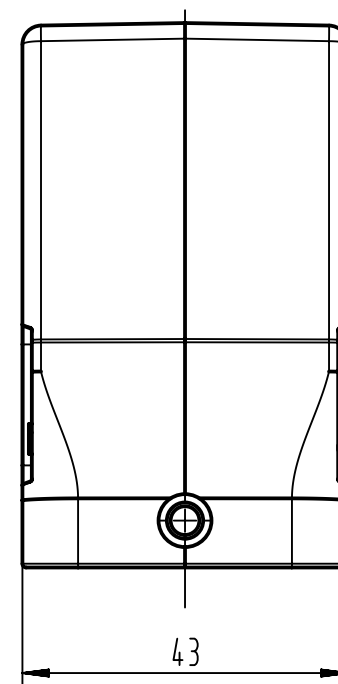

1 2 3 4 5 6

A

B

C

D

 All Dimensions in mm Original Size DIN A4	Scale 1:1		Free size tol.		Ref.
					Sub.
 All rights reserved Department EL PD - DE	Created by SCHULZI	Inspected by BERGHORN	Standardisation TIEMANNA	Date 2013-03-27	State Final Release
	Title Han 6M hood HC w/o PG				Doc-Key / ECM-Nr. 100530761/UGD/007/A
HARTING Electric GmbH & Co. KG D-32339 Espelkamp		Type TB	Number 09 37 006 0801		Rev. A Page 1/1