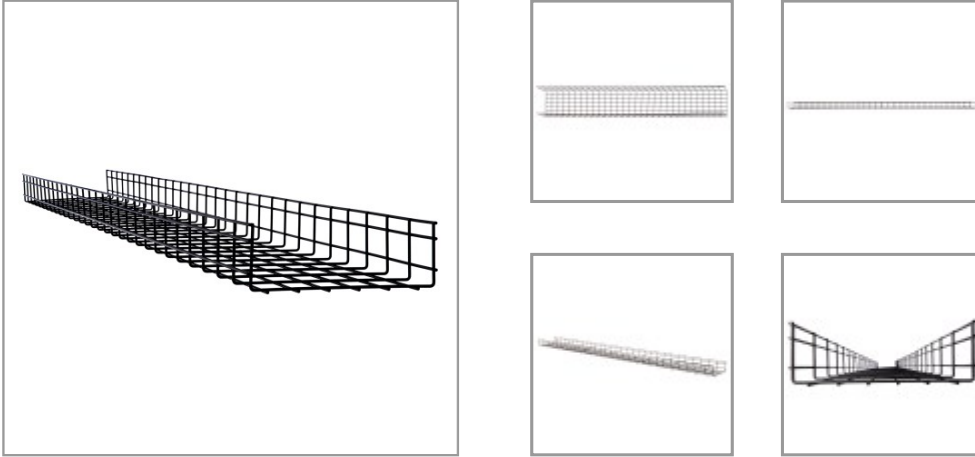

Wire Mesh Cable Tray - 300 x 100 x 3000 mm (12 in. x 4 in. x 10 ft.) QTY: 6

MODEL NUMBER: SRWB12410STR

Provides wall-, floor- or ceiling-based copper cable routing, allowing organized category cable bundling within your data center.

Features

Eliminate Cable Stress by Organizing Copper Cabling Through Your Data Center This SmartRack® Wire Mesh Cable Tray is easy to install along the wall, floor or ceiling of your data center. The SRWB12410STR is a straight section measuring 3000 millimeters long, but you can cut it with side-action bolt cutters to fit your custom specifications. It also measures 300 millimeters wide and 100 millimeters high to allow you to neatly bundle network and audio/video cables.

Constructed from High-Strength Steel Wire Built to Last in Busy Environments The black powder-coated wire is smooth and rounded, which not only protects cable installers and IT personnel from cutting their hands, but also prevents cables from fraying along sharp edges. The rounded wire also prohibits debris from building up on it in dusty network closets and industrial spaces. Large mesh openings allow you to route cables through the spaces if needed.

Designed to Give You Great Flexibility in Installation, Transportation and Storage The SRWB12410STR is ideal for data centers, network closets and some industrial areas in a wide variety of applications, including office buildings, shopping centers, schools, hotels, hospitals, restaurants and transportation centers. Each tray can be stacked with another to save space during transportation or storage.