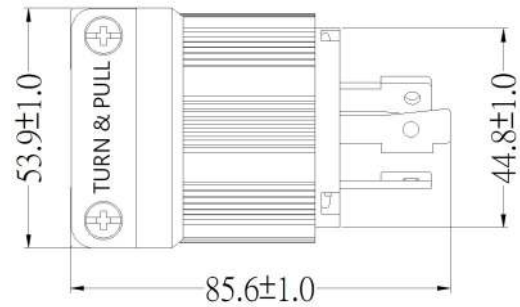

NEMA L5-30 Locking Plug

Technical Datasheet

Product Specifications	
Product Item	Twist-Lock Plug
Wiring Scheme	2 Pole, 3 Wire Grounding
Amperage	30A
Voltage	125V AC
NEMA Configuration	L5-30P
Color	Black
Blade Holder Material	Gray Polycarbonate
Terminal Retainer Material	Clear Polycarbonate
Housing Material	Black Nylon
Cord Clamp Material	Black Nylon
Blade Material	Brass
Terminal Screw Material	#10-32 solid brass
Ground Screw Material	#10-32 solid brass (Green)
Listings	UL/cUL E237606