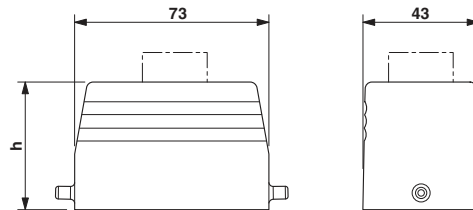

Technical data

Dimensions

Height	52 mm
Width	43 mm
Length	73 mm
Wrench size, union nut	20 mm
External cable diameter	5 mm ... 12 mm

Ambient conditions

Degree of protection of housing (IP)	IP65
Ambient temperature (operation)	-40 °C ... 125 °C

Cable gland - HC-K-KV-M20(8-13) - 1690626

Plastic screw connection up to 5 bar, thread length: 8 mm, cable diameter: 8 - 13 mm, WAF 24, screw connection: M20

Cable gland - HC-M-KV-M20(9-13) - 1690561

Metal screw connection up to 5 bar, thread length: 6 mm, cable diameter: 9 - 13 mm, WAF 22, screw connection: M20

Cable gland - HC-M-KV-M20(11-16) - 1645998

Metal screw connection up to 5 bar, thread length: 6 mm, cable diameter: 11 - 16 mm, WAF 27, screw connection: M20

Cable gland - HC-M-KV-M20(1ASI) - 1584017

Metal screw connection for an AS-Interface flat-ribbon conductor, thread type M20

Drawings

Housing - HC-B 10-TFL-52/M1M20S - 1586358

Dimensioned drawing

Dimensional drawing