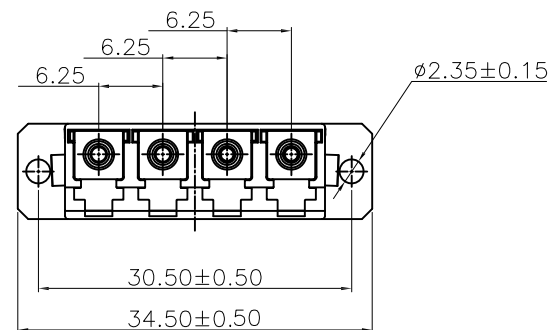

6

5

4

3

2

1

APPROVED: _____
DATE: _____ TITLE: _____

Rev	AWO #	Description	Date	Appr
-		RELEASED	9/8/20	
A		UPDATE SPEC.	10/12/22	WX/KL

PART NUMBER	DESCRIPTION	HOUSING COLOR	CAP COLOR
OPLA4ANNC1NA	LC APC, 4 PORTS, LONG EARS, W/O MOUNTING CLIPS, LC DUST CAP	PEI 7737C Green	PP White
OPLA4ANNC1PA	LC APC, 4 PORTS, LONG EARS, W/ MOUNTING CLIPS, LC DUST CAP	PEI 7737C Green	PP White
OPLB4ANNC1NA	LC PC, 4 PORTS, LONG EARS, W/O MOUNTING CLIPS, LC DUST CAP	PEI 2184C Blue	PP White
OPLB4ANNC1PA	LC PC, 4 PORTS, LONG EARS, W/ MOUNTING CLIPS, LC DUST CAP	PEI 2184C Blue	PP White

SPECIFICATIONS:

Material:
Housing: PEI, rated UL 94V-0, Color: See Chart
Cap: PP, rated UL 94V-0, Color: White
Mounting clips: SUS Stainless steel
Sleeve: Zirconia ceramic
Electrical:

Standards of IEC 61754-20, YD/T 1272.1-2003
Repeatability: 500 min times
Insertion loss: 0.2dB max
Interchangeability: 0.2dB
Temperature Rating:
Operating temperature: -40°C to +85°C
Environmental:
Lead free, RoHS compliant.

UNLESS OTHERWISE SPECIFIED ALL DIMENSIONS ARE INCHES [MM]. TOLERANCES: EXCEPT AS NOTED

INCHES		HOLES	
.X	± .10	ØX	± .10
.XX	± .020	ØXX	± .015
.XXX	± .015	ØXXX	± .010

ADAM TECH 909 Rahway Avenue,
Union, NJ 07083
Phone: 908-687-5000
Fax: 908-687-5710

DRAWN	OW	9/8/20
CHECKED	JL	9/8/20
APPROVED		

THIS DRAWING CONTAINS INFORMATION THAT IS PROPRIETARY AND SHOULD NOT BE USED WITHOUT PRIOR WRITTEN PERMISSION FROM ADAM TECH

TITLE	OPTICAL LC ADAPTERS, APC&PC, 4 PORT, CERAMIC, LONG EARS, WITH LC DUST CAP		
SIZE	PART NO.	REV.	
X	OPLX4ANNC1XA	A	
REF:	S00005C	SCALE:	NTS SHEET 1 OF 1

6

5

4

3

2

1