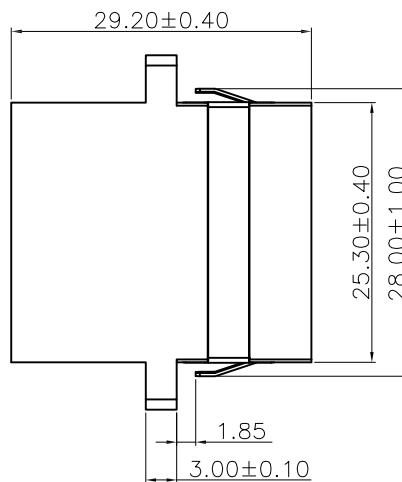

6

5

4

3

2

1

APPROVED: _____
DATE: _____ TITLE: _____

Rev	AWO #	Description	Date	Appr
-		RELEASED	9/8/20	
A		UPDATE SPEC.	10/12/22	WX/KL

PART NUMBER	DESCRIPTION	HOUSING COLOR	CAP COLOR
OPLA4ANNC1NA	LC APC, 4 PORTS, LONG EARS, W/O MOUNTING CLIPS, LC DUST CAP	PEI 7737C Green	PP White
OPLA4ANNC1PA	LC APC, 4 PORTS, LONG EARS, W/ MOUNTING CLIPS, LC DUST CAP	PEI 7737C Green	PP White
OPLB4ANNC1NA	LC PC, 4 PORTS, LONG EARS, W/O MOUNTING CLIPS, LC DUST CAP	PEI 2184C Blue	PP White
OPLB4ANNC1PA	LC PC, 4 PORTS, LONG EARS, W/ MOUNTING CLIPS, LC DUST CAP	PEI 2184C Blue	PP White

SPECIFICATIONS:

Material:
Housing: PEI, rated UL 94V-0, Color: See Chart
Cap: PP, rated UL 94V-0, Color: White
Mounting clips: SUS Stainless steel
Sleeve: Zirconia ceramic
Electrical:

Standards of IEC 61754-20, YD/T 1272.1-2003
Repeatability: 500 min times
Insertion loss: 0.2dB max
Interchangeability: 0.2dB
Temperature Rating:
Operating temperature: -40°C to +85°C
Environmental:
Lead free, RoHS compliant.

UNLESS OTHERWISE SPECIFIED ALL DIMENSIONS ARE INCHES [MM]. TOLERANCES: EXCEPT AS NOTED

INCHES		HOLES	
.X	± .10	ØX	± .10
.XX	± .020	ØXX	± .015
.XXX	± .015	ØXXX	± .010

ADAM TECH 909 Rahway Avenue,
Union, NJ 07083
Phone: 908-687-5000
Fax: 908-687-5710

DRAWN	OW	9/8/20
CHECKED	JL	9/8/20
APPROVED		

THIS DRAWING CONTAINS INFORMATION THAT IS PROPRIETARY AND SHOULD NOT BE USED WITHOUT PRIOR WRITTEN PERMISSION FROM ADAM TECH

TITLE	OPTICAL LC ADAPTERS, APC&PC, 4 PORT, CERAMIC, LONG EARS, WITH LC DUST CAP		
SIZE	PART NO.	REV.	
X	OPLX4ANNC1XA	A	
REF:	S00005C	SCALE:	NTS SHEET 1 OF 1

6

5

4

3

2

1