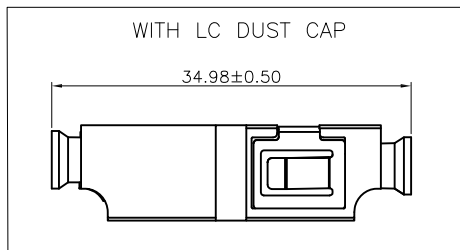

PART NUMBER	DESCRIPTION	HOUSING COLOR	CAP COLOR
OPLA4ANNC1NA	LC APC, 4 PORTS, LONG EARS, W/O MOUNTING CLIPS, LC DUST CAP	PEI 7737C Green	PP White
OPLA4ANNC1PA	LC APC, 4 PORTS, LONG EARS, W/ MOUNTING CLIPS, LC DUST CAP	PEI 7737C Green	PP White
OPLB4ANNC1NA	LC PC, 4 PORTS, LONG EARS, W/O MOUNTING CLIPS, LC DUST CAP	PEI 2184C Blue	PP White
OPLB4ANNC1PA	LC PC, 4 PORTS, LONG EARS, W/ MOUNTING CLIPS, LC DUST CAP	PEI 2184C Blue	PP White

SPECIFICATIONS:

Material:
 Housing: PEI, rated UL 94V-0, Color: See Chart
 Cap: PP, rated UL 94V-0, Color: White
 Mounting clips: SUS Stainless steel
 Sleeve: Zirconia ceramic
 Electrical:

Standards of IEC 61754-20, YD/T 1272.1-2003
 Repeatability: 500 min times
 Insertion loss: 0.2dB max
 Interchangeability: 0.2dB
 Temperature Rating:
 Operating temperature: -40°C to +85°C
 Environmental:
 Lead free, RoHS compliant.

UNLESS OTHERWISE SPECIFIED ALL DIMENSIONS ARE INCHES [MM]. TOLERANCES: EXCEPT AS NOTED

INCHES		HOLES	
.X	± .10	ØX	± .10
.XX	± .020	ØXX	± .015
.XXX	± .015	ØXXX	± .010

ADAM TECH 909 Rahway Avenue,
 Union, NJ 07083
 Phone: 908-687-5000
 Fax: 908-687-5710

DRAWN	OW	9/8/20
CHECKED	JL	9/8/20
APPROVED		

THIS DRAWING CONTAINS INFORMATION THAT IS PROPRIETARY AND SHOULD NOT BE USED WITHOUT PRIOR WRITTEN PERMISSION FROM ADAM TECH

TITLE	OPTICAL LC ADAPTERS, APC&PC, 4 PORT, CERAMIC, LONG EARS, WITH LC DUST CAP		
SIZE	PART NO.	REV.	
X	OPLX4ANNC1XA	A	
REF:	S00005C	SCALE:	NTS SHEET 1 OF 1