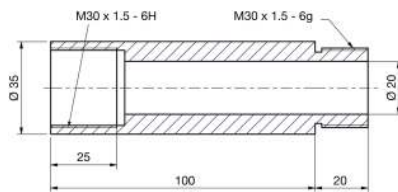

213760
SBT-VR-100-M30
Extension tube

- Simple assembly of the SBT-x, by screwing in
- Cascadable through screwing several extension tubes into one another

Technical data (typ.)

Housing dimensions	D 120 x 35 mm
Housing material	Aluminum
Component	Extension tube
Design	Cylinder
To be used for	SBX-xxx
Scope of delivery	Extension tube (1x)