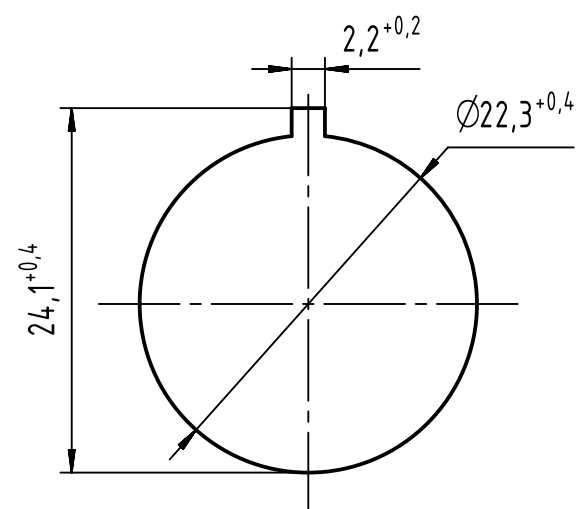

PANEL CUT DIMENSIONS

 All Dimensions in mm Original Size DIN A4		Scale 2:1	Free size tol.		Ref.
 All rights reserved Department EC PD - RO		Created by TAMAS	Inspected by AVRAM	Standardisation HOFFMANN	Date 2016-11-25
HARTING Electronics GmbH D-32339 Espelkamp		Title har-port RJ45 coupler Cat.6 black			State Final Release
		Type TB	Number 09454521561		Doc-Key / ECM-Nr. 100205295/UGD/010/B 500000111080
					Rev. B Page 1/1