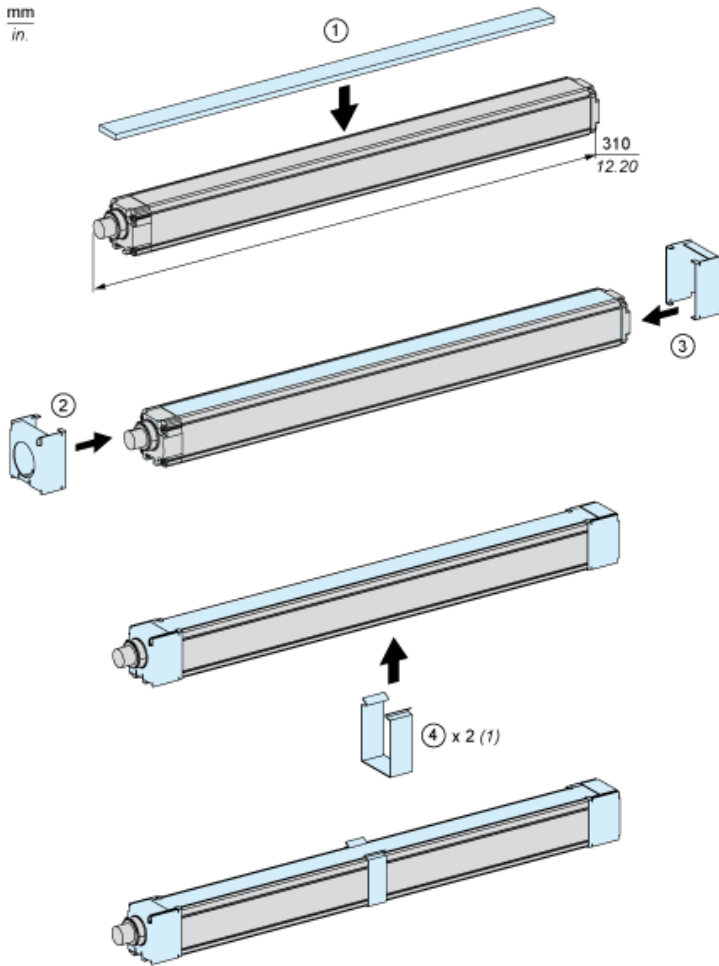

Mounting and Clearance

Various Stages in the Protective Screen Assembly

(1) Depending on the length

Recommended replacement(s)