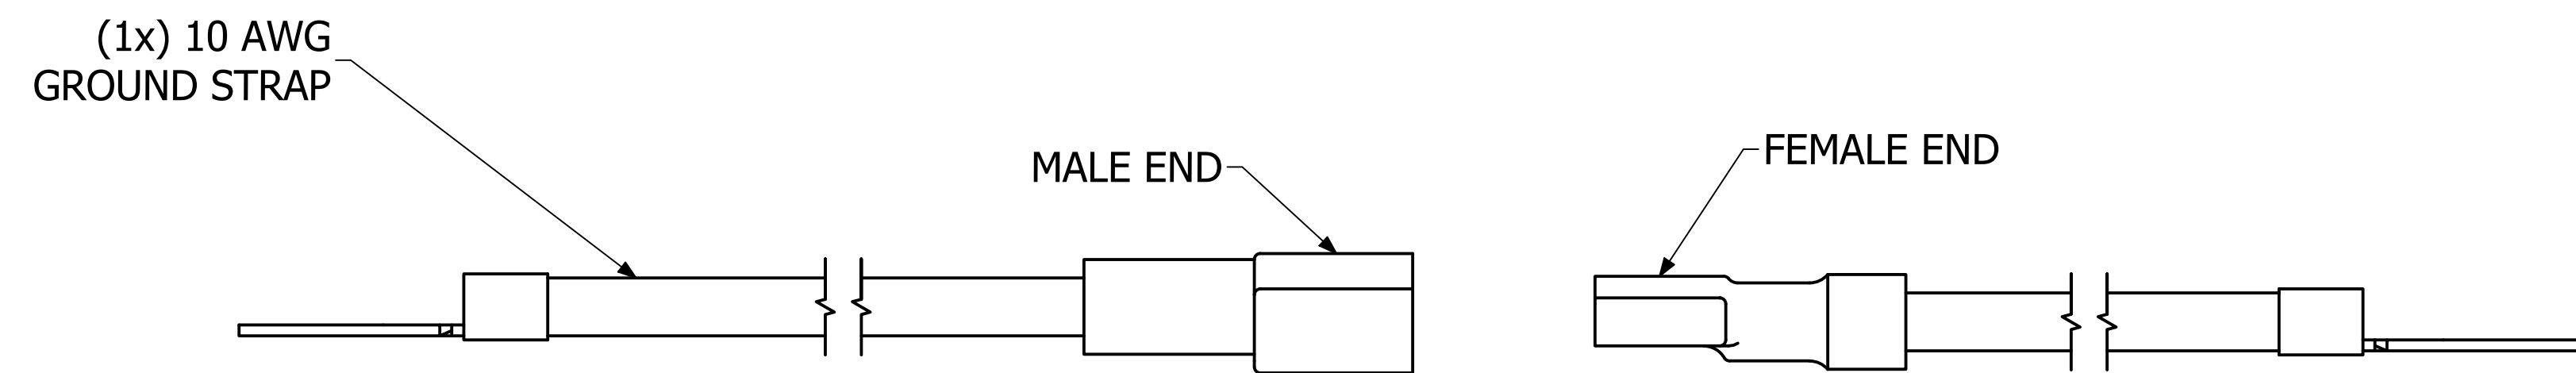

GROUND CABLE CONNECTED

GROUND CABLE DISCONNECTED

FEMALE END

MALE END

ISOMETRIC VIEW

GRDKIT05	
Cable - #10 TC TEW Green/Yellow	
Terminals - 10 GA Ring Terminal for 1/4" & #10 Stud	
Hardware	
2 - #10-32 x 3/4" Screws	
2 - #10-32 Locking Nuts	
2 - #10 Locktooth Washers	
2 - #10 Flat Washer	
2 - 1/4"-20 x 1/2" Screws	
2 - 1/4"-20 Locking Nuts	
2 - 1/4" Locktooth Washers	
2 - 1/4" Flat Washers	