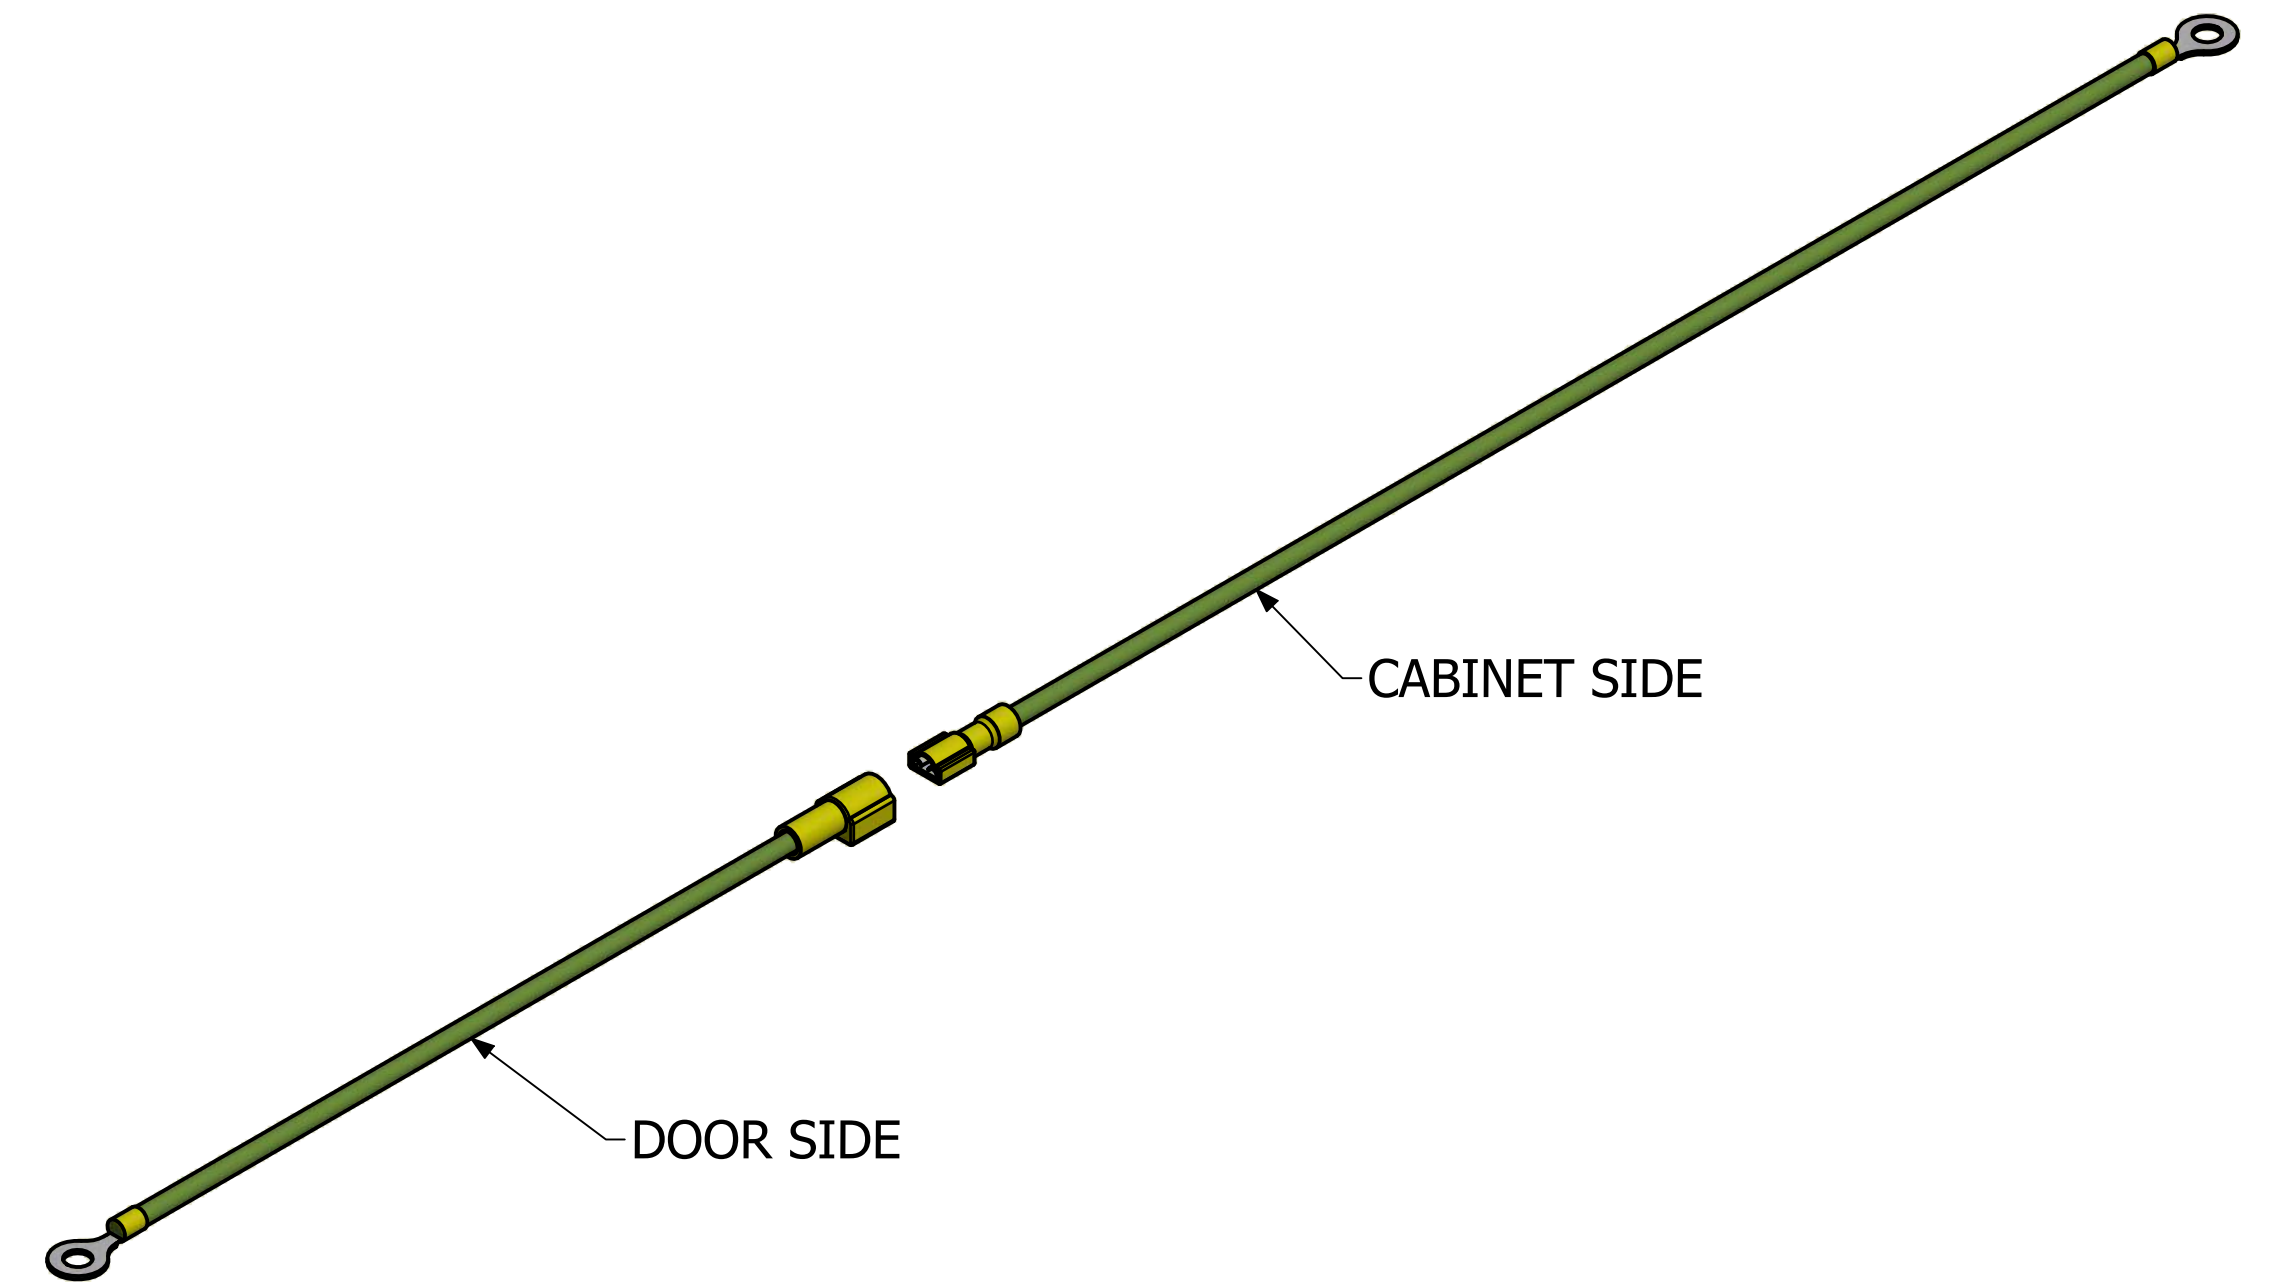

GROUND CABLE CONNECTED

GROUND CABLE DISCONNECTED

FEMALE END

MALE END

ISOMETRIC VIEW

GRDKIT05	
Cable - #10 TC TEW Green/Yellow	
Terminals - 10 GA Ring Terminal for 1/4" & #10 Stud	
Hardware	
2 - #10-32 x 3/4" Screws	
2 - #10-32 Locking Nuts	
2 - #10 Locktooth Washers	
2 - #10 Flat Washer	
2 - 1/4"-20 x 1/2" Screws	
2 - 1/4"-20 Locking Nuts	
2 - 1/4" Locktooth Washers	
2 - 1/4" Flat Washers	