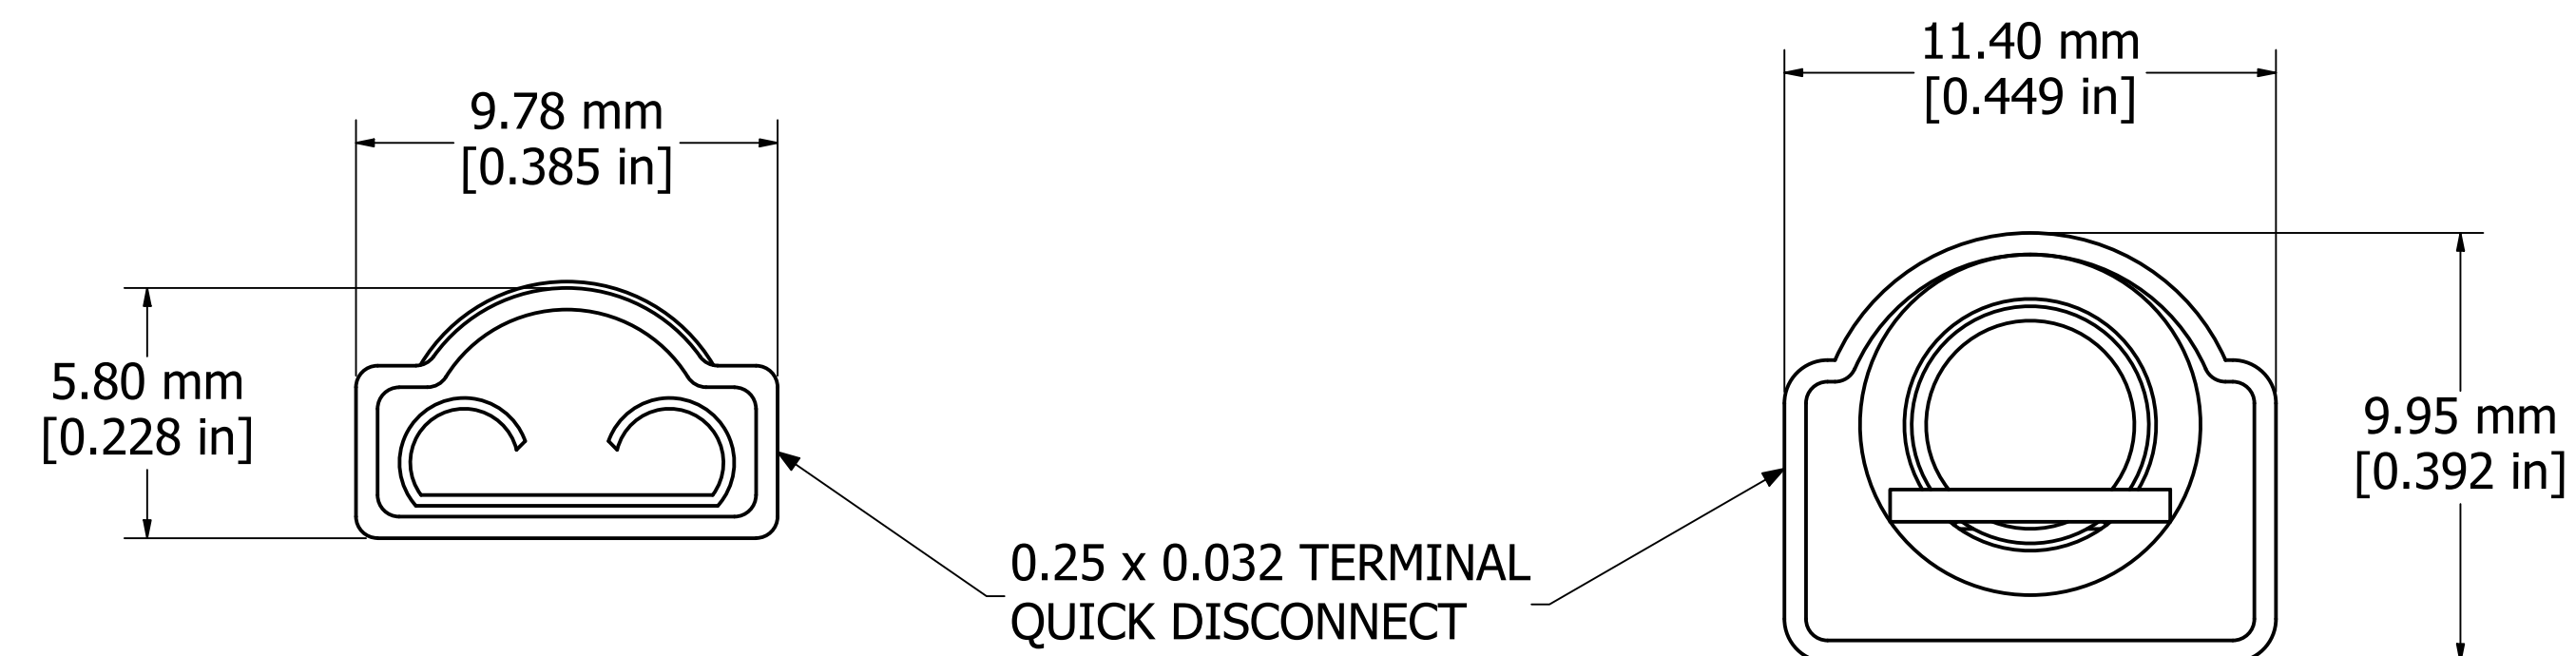

GROUND CABLE CONNECTED

GROUND CABLE DISCONNECTED

FEMALE END

MALE END

ISOMETRIC VIEW

GRDKIT05	
Cable - #10 TC TEW Green/Yellow	
Terminals - 10 GA Ring Terminal for 1/4" & #10 Stud	
Hardware	
2 - #10-32 x 3/4" Screws	
2 - #10-32 Locking Nuts	
2 - #10 Locktooth Washers	
2 - #10 Flat Washer	
2 - 1/4"-20 x 1/2" Screws	
2 - 1/4"-20 Locking Nuts	
2 - 1/4" Locktooth Washers	
2 - 1/4" Flat Washers	