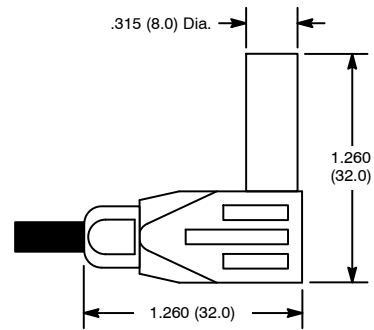

TL-024

Specifications

IEC 1010 Rating: 1000V CAT3 □ 20 Amps