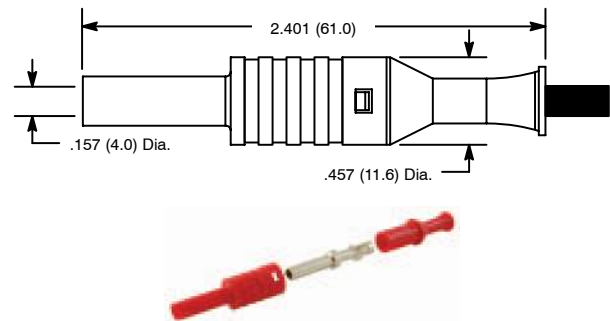

TL-025

Specifications

IEC 1010 Rating: 1000V CAT3 □ 20 Amps

Cable Mountable Shrouded Banana Plug, 4mm

Features

- Nickel-Plated Brass Banana Plug with Nylon Insulator
- Allows For Quick and Easy Termination to Insulated Wire
- Standard Colors: Black, Red