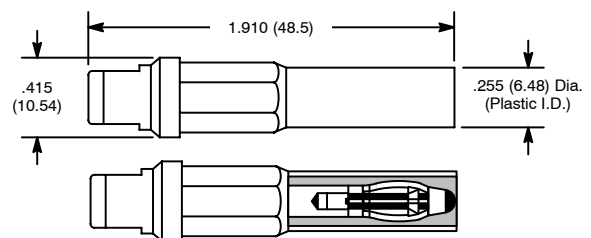

TL-029

Specifications

IEC 1010 Rating: 1000V CAT3, 1500V CAT2, 20 Amps

NEW
NEW