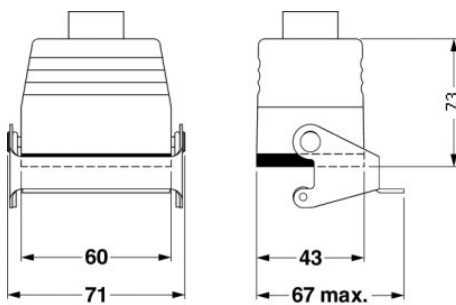

Technical data

General data

Note	For contact inserts HC-B6, BB10, DD24, M
Design	B6
Height	73 mm
Width	43 mm
Length	60 mm

Housing type	Coupling housings
Locking type	With single locking latch
Type of the screw connection	1x Pg21
Pg screw connection	None
Degree of protection	IP65
Ambient temperature (operation)	-40 °C ... 125 °C
Housing material	Aluminum, die-cast
Housing surface material	Powder-coated, gray
Seal material	NBR
Material lock	High-grade steel, handle: PA-GF
Material grip body interlock	PA-GF

Certificates / Approvals

Certification

GOST

Diagrams/Drawings

Dimensioned drawing

Address

PHOENIX CONTACT Inc., USA
586 Fulling Mill Road
Middletown, PA 17057, USA
Phone (800) 888-7388
Fax (717) 944-1625
<http://www.phoenixcon.com>