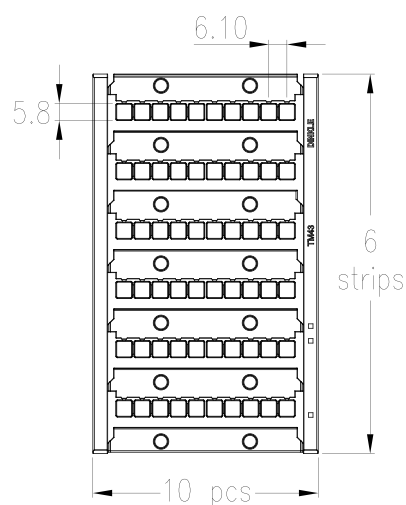

TM43W

DIN Rail Terminal Blocks > Accessories > Marking Label

Specification

Product description	Marking Lable
Color	White
Material	PC
Inflammability class	UL94-V2
Length	5.8 mm
Width	6.1 mm
Total number of tabs	10 x 6 = 60
Compatible products	DP4, DP4-TN, DP4-TR, DPP4, DP4-PE, DP4-TN-PE, DP4-TR-PE, DPP4-PE, DP4-TFU, DP4-TFU(5X20), PM4N, DK4S, SS2N, SS7N
Package	10 pcs / box