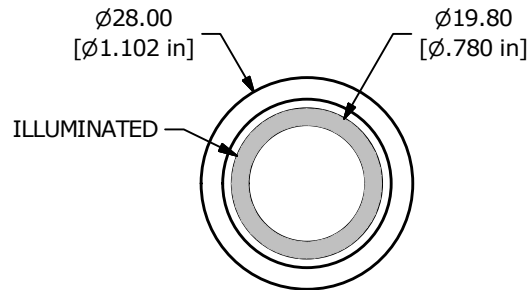

RING ILLUMINATED