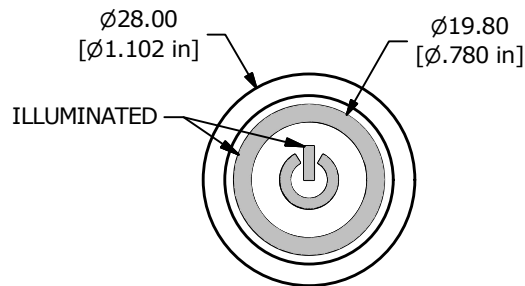

RING / POWER SYMBOL
ILLUMINATED