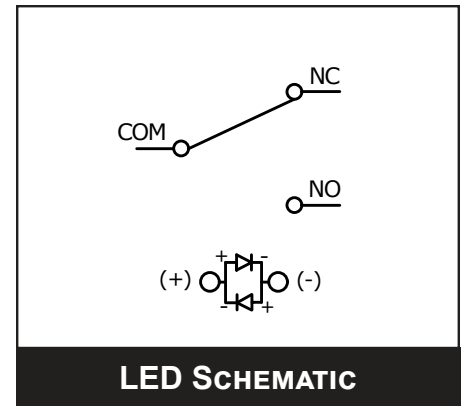

Series	Actuator	Terminal	Function	Body Finish	Actuator Finish	Lens Style	LED Color	Illumination Voltage
SAV8	F - Flat	1 - 4.8mm Quick Connect	3 - 1P ON-ON B - 1P ON-(ON)*	S - Stainless Steel 1 - Black Anodized	S - Stainless Steel 1 - Black Anodized	None - Non-Illuminated 3 - Ring, moveable with actuator 6 - Ring / Power Symbol moveable with actuator	None - Non-Illuminated 0 - White 1 - Red 2 - Orange 3 - Green 4 - Blue 5 - Yellow G - Red / Green P - Green / Yellow	None - Non-Illuminated 1 - 3V 3 - 6V 4 - 12V 5 - 24V 6 - 110V 7 - 220V

NOTES:
 *() denotes function is momentary
 Call us for custom graphic options 800-867-2717

Specifications subject to change without notice 8.14.2019

E-SWITCH®

www.e-switch.com 800.867.2717

SAV8 SERIES ANTI-VANDAL SWITCH

BODY DIMENSIONS

ILLUMINATED RING / POWER SYMBOL OPTION SHOWN

LED (+) AND (-) TERMINALS ARE NOT INCLUDED ON THE NON-ILLUMINATED OPTION

ANTI-VANDAL SWITCHES
DETECTOR SWITCHES
DIP SWITCHES
KEYLOCK SWITCHES
NAVIGATION SWITCHES
PUSHBUTTON SWITCHES
ROCKER SWITCHES
ROTARY SWITCHES
SLIDE SWITCHES
SNAP ACTION SWITCHES
TACTILE SWITCHES
TOGGLE SWITCHES
CAP OPTIONS