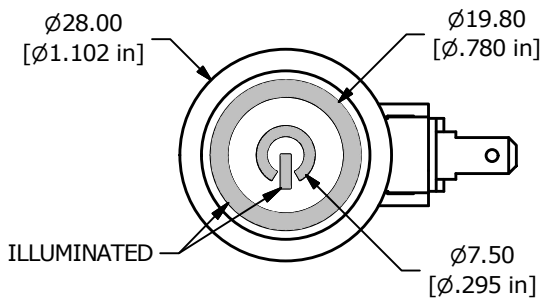

FEATURES & BENEFITS

- 25mm diameter panel cutout
- Ring or ring/power illumination options
- Multiple illumination voltage options
- Momentary and latching functions
- 15A high current rating

PART NUMBER CONFIGURATOR

BODY DIMENSIONS

ILLUMINATED RING / POWER SYMBOL OPTION SHOWN

LED (+) AND (-) TERMINALS ARE NOT INCLUDED ON THE NON-ILLUMINATED OPTION

ANTI-VANDAL SWITCHES
DETECTOR SWITCHES
DIP SWITCHES
KEYLOCK SWITCHES
NAVIGATION SWITCHES
PUSHBUTTON SWITCHES
ROCKER SWITCHES
ROTARY SWITCHES
SLIDE SWITCHES
SNAP ACTION SWITCHES
TACTILE SWITCHES
TOGGLE SWITCHES
CAP OPTIONS