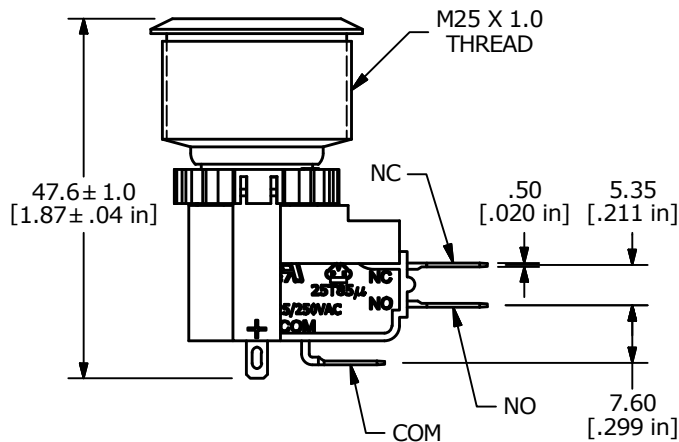

BODY DIMENSIONS

ILLUMINATED RING / POWER SYMBOL OPTION SHOWN

LED (+) AND (-) TERMINALS ARE NOT INCLUDED ON THE NON-ILLUMINATED OPTION

ANTI-VANDAL SWITCHES
DETECTOR SWITCHES
DIP SWITCHES
KEYLOCK SWITCHES
NAVIGATION SWITCHES
PUSHBUTTON SWITCHES
ROCKER SWITCHES
ROTARY SWITCHES
SLIDE SWITCHES
SNAP ACTION SWITCHES
TACTILE SWITCHES
TOGGLE SWITCHES
CAP OPTIONS