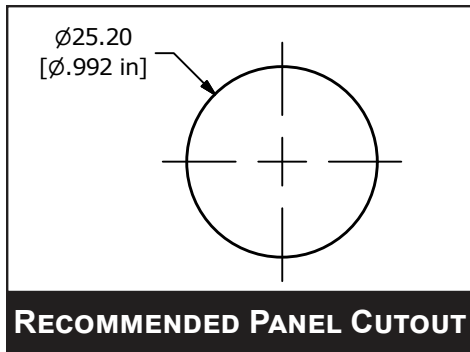

BODY DIMENSIONS

ILLUMINATED RING / POWER SYMBOL OPTION SHOWN

LED (+) AND (-) TERMINALS ARE NOT INCLUDED ON THE NON-ILLUMINATED OPTION

ANTI-VANDAL SWITCHES
DETECTOR SWITCHES
DIP SWITCHES
KEYLOCK SWITCHES
NAVIGATION SWITCHES
PUSHBUTTON SWITCHES
ROCKER SWITCHES
ROTARY SWITCHES
SLIDE SWITCHES
SNAP ACTION SWITCHES
TACTILE SWITCHES
TOGGLE SWITCHES
CAP OPTIONS