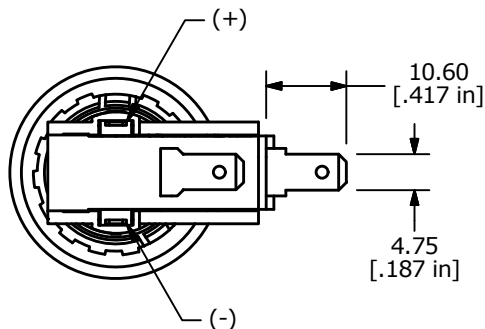

FEATURES & BENEFITS

- 25mm diameter panel cutout
- Ring or ring/power illumination options
- Multiple illumination voltage options
- Momentary and latching functions
- 15A high current rating

PART NUMBER CONFIGURATOR

Series	Actuator	Terminal	Function	Body Finish	Actuator Finish	Lens Style	LED Color	Illumination Voltage
SAV8	F - Flat	1 - 4.8mm Quick Connect	3 - 1P ON-ON B - 1P ON-(ON)*	S - Stainless Steel 1 - Black Anodized	S - Stainless Steel 1 - Black Anodized	None - Non-Illuminated 3 - Ring, moveable with actuator 6 - Ring / Power Symbol moveable with actuator	None - Non-Illuminated 0 - White 1 - Red 2 - Orange 3 - Green 4 - Blue 5 - Yellow G - Red / Green P - Green / Yellow	None - Non-Illuminated 1 - 3V 3 - 6V 4 - 12V 5 - 24V 6 - 110V 7 - 220V

BODY DIMENSIONS

ILLUMINATED RING / POWER SYMBOL OPTION SHOWN

LED (+) AND (-) TERMINALS ARE NOT INCLUDED ON THE NON-ILLUMINATED OPTION

ANTI-VANDAL SWITCHES
DETECTOR SWITCHES
DIP SWITCHES
KEYLOCK SWITCHES
NAVIGATION SWITCHES
PUSHBUTTON SWITCHES
ROCKER SWITCHES
ROTARY SWITCHES
SLIDE SWITCHES
SNAP ACTION SWITCHES
TACTILE SWITCHES
TOGGLE SWITCHES
CAP OPTIONS