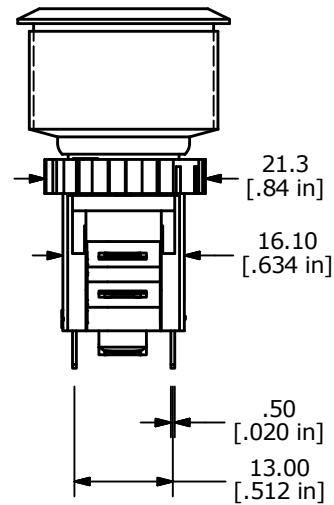

BODY DIMENSIONS

ILLUMINATED RING / POWER SYMBOL OPTION SHOWN

LED (+) AND (-) TERMINALS ARE NOT INCLUDED ON THE NON-ILLUMINATED OPTION

ANTI-VANDAL SWITCHES
DETECTOR SWITCHES
DIP SWITCHES
KEYLOCK SWITCHES
NAVIGATION SWITCHES
PUSHBUTTON SWITCHES
ROCKER SWITCHES
ROTARY SWITCHES
SLIDE SWITCHES
SNAP ACTION SWITCHES
TACTILE SWITCHES
TOGGLE SWITCHES
CAP OPTIONS