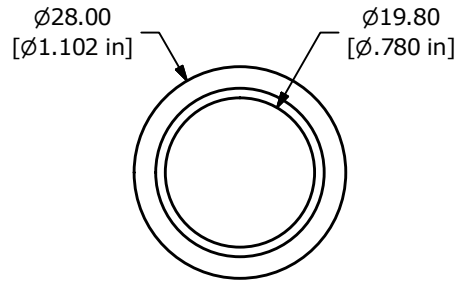

SAV8 SERIES ANTI-VANDAL SWITCH

LENS STYLE OPTIONS

- ANTI-VANDAL SWITCHES
- DETECTOR SWITCHES
- DIP SWITCHES
- KEYLOCK SWITCHES
- NAVIGATION SWITCHES
- PUSHBUTTON SWITCHES
- ROCKER SWITCHES
- ROTARY SWITCHES
- SLIDE SWITCHES
- SNAP ACTION SWITCHES
- TACTILE SWITCHES
- TOGGLE SWITCHES
- CAP OPTIONS

NON-ILLUMINATED