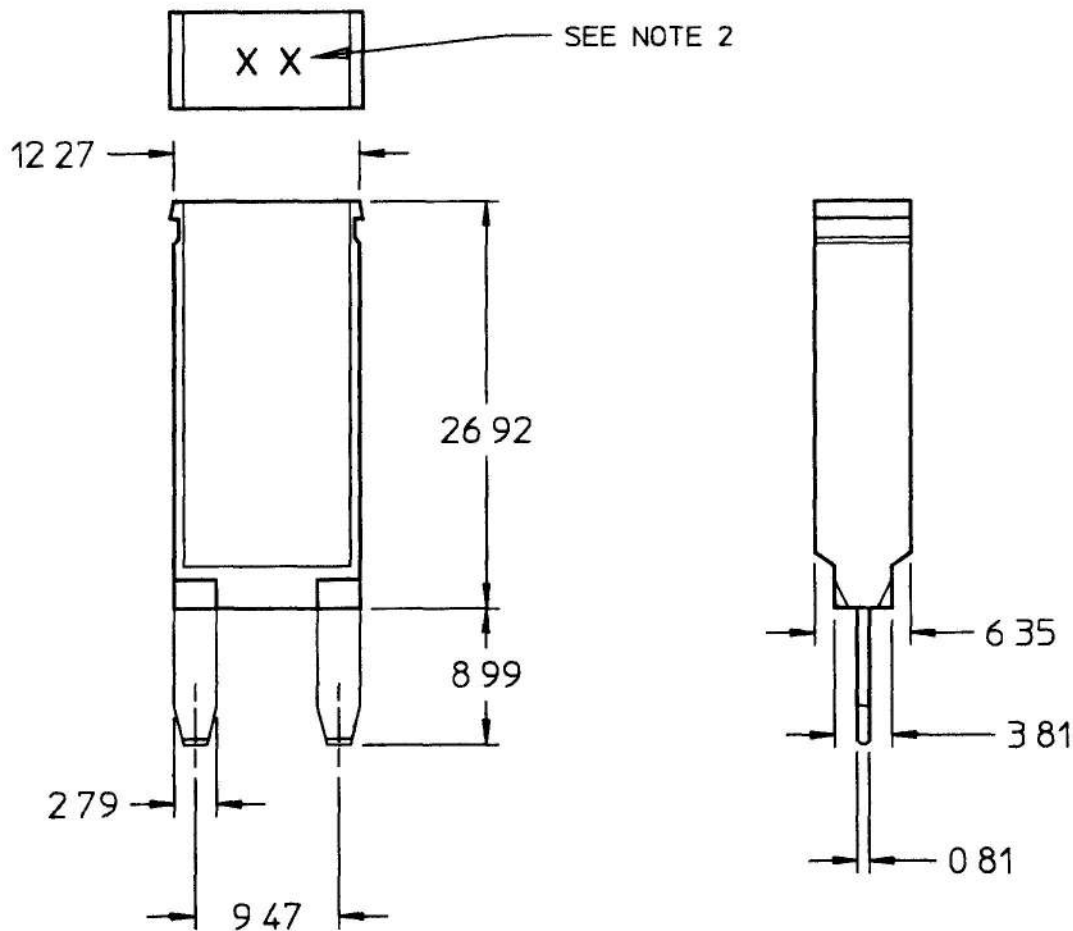

30418

CHART

	MM	IN
0	810	0 032
2	790	0 110
3	810	0 150
6	350	0 250
8	990	0 354
9	470	0 373
12	270	0 483
26	920	1 060

30418-25	25
30418-20	20
30418-15	15
30418-10	10
PT NO	AMPS

NOTES
 1 ALL DIMENSIONS REFERENCE ONLY
 2 AMP RATING
 3 12V CIRCUIT BREAKER

DO NOT SCALE

LET	WAS	DATE	BY	LET	WAS	DATE	BY	MATERIAL	DRAWN	CHK	APVD	SCALE	DATE DRAWN
									AS		GA	21	07/09/99
								FINISH	Cole Hersee Co. 20 OLD COLONY AVENUE, BOSTON, MA, U.S.A., 02127				DATE BLUEPRINTED
								TOLERANCES	CIRCUIT BRKR, TYPE 1				30418
				--	ISSUED	7/22/99	GA	DECIMAL ± ANGLE ±	Confidential Property of Cole Hersee				