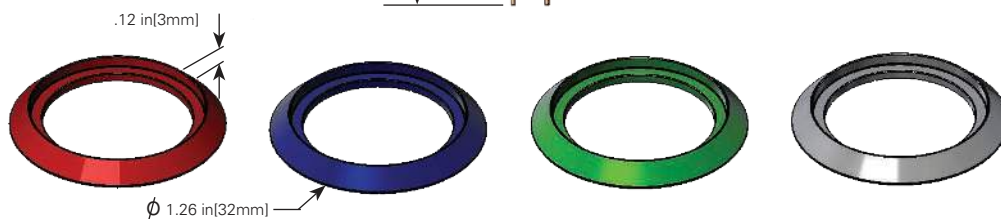

22mm TuffLED™ Panel Mount Indicator

Ruggedized CNX 722 Series with built-in LED offers fast, easy installation in harsh environments

Applications

- control cabinets
- instrument panels
- disinfection and sterilization environments
- transportation dashboards
- switch stations
- safety applications
- outdoor signage
- aircraft and military
- industrial machinery
- vending and gaming machines

Key features

- designed for extreme harsh and outdoor environments
- variety of connection options for fast, easy installation
- built-in LED can be used with 5, 12 or 24 volt D/C circuits
- fast pitch threads ease assembly, requiring only 1 turn
- special nut assembles by finger, or with 1" hextool
- direct sunlight visibility
- wide angle viewable
- resistant to shock and vibration
- custom LEDs and lens colors available
- optional bezel available in many colors
- moisture sealed, IP 67/NEMA 6P rated
- RoHS compliant

Product dimensions

Indicator Assemblies

Bezels

Product specifications

LED output	
LED color**	typ intensity, mcd
red	1300-1900
green	700-1400
white	1300-1700
blue	200-280
yellow	80-200

Materials	
body	polycarbonate, UL 94-V2
retaining nut	PBT/glass filled, UL 94-V0
wire	22 AWG 1007/1569
moisture seal	EPDM
bezel- plastic	ABS, UL 94-HB
bezel- metal	aluminum alloy

Termination Style	
X=	termination style
B	screw block
T	quick disconnect/ terminals
W	wire leads

*Body color to match
LED color

***Optional bezel: BZL 722-X**

Bezel size = 22mm

*Sold Separately

Bezel Color	
X=	color
0	black
2	red
4	yellow
5	green
6	blue
9	white
A	actual aluminum
B	brushed aluminum
C	chrome