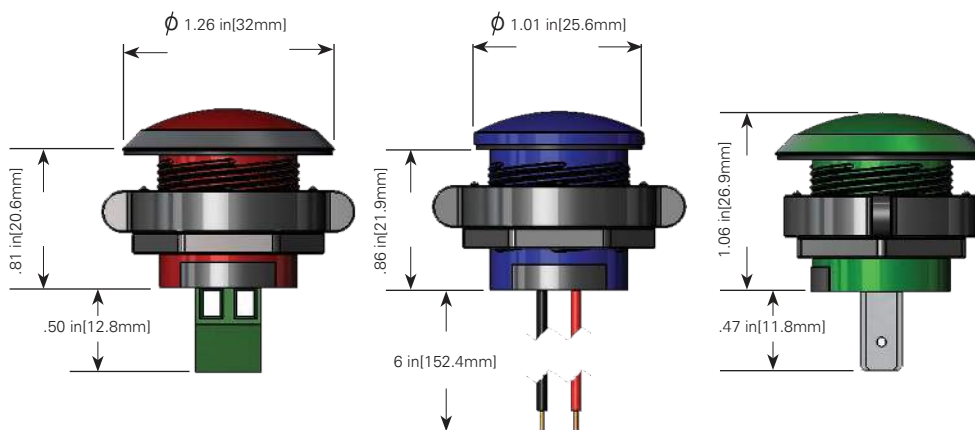

Key features

- designed for extreme harsh and outdoor environments
- variety of connection options for fast, easy installation
- built-in LED can be used with 5, 12 or 24 volt D/C circuits
- fast pitch threads ease assembly, requiring only 1 turn
- special nut assembles by finger, or with 1" hextool
- direct sunlight visibility
- wide angle viewable
- resistant to shock and vibration
- custom LEDs and lens colors available
- optional bezel available in many colors
- moisture sealed, IP 67/NEMA 6P rated
- RoHS compliant

Product dimensions

Indicator Assemblies

Bezels

Product specifications

LED output	
LED color**	typ intensity, mcd
red	1300-1900
green	700-1400
white	1300-1700
blue	200-280
yellow	80-200

Materials	
body	polycarbonate, UL 94-V2
retaining nut	PBT/glass filled, UL 94-V0
wire	22 AWG 1007/1569
moisture seal	EPDM
bezel- plastic	ABS, UL 94-HB
bezel- metal	aluminum alloy

Installation specification	
mounting hole	.855-.910" (21.7-23.1mm)
panel thickness	Up to .300" (7.6mm)

Operating parameters	
operating temperature	-40°F (-40°C) to 176°F (80°C)
current	20mA

Ordering data

Termination Style	
X=	termination style
B	screw block
T	quick disconnect/ terminals
W	wire leads

*Body color to match
LED color

***Optional bezel: BZL 722-X**

Bezel size = 22mm

*Sold Separately

Bezel Color	
X=	color
0	black
2	red
4	yellow
5	green
6	blue
9	white
A	actual aluminum
B	brushed aluminum
C	chrome