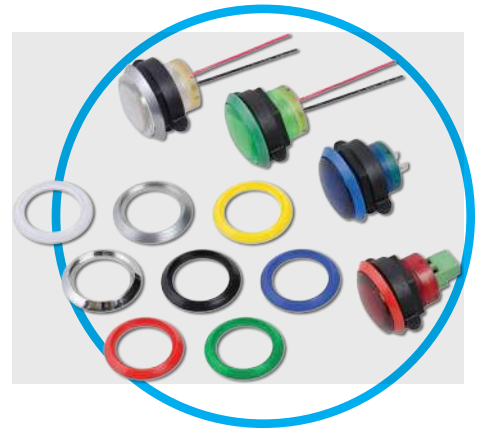

22mm TuffLED™ Panel Mount Indicator

Ruggedized CNX 722 Series with built-in LED offers fast, easy installation in harsh environments

Applications

- control cabinets
- instrument panels
- disinfection and sterilization environments
- transportation dashboards
- switch stations
- safety applications
- outdoor signage
- aircraft and military
- industrial machinery
- vending and gaming machines

Key features

- designed for extreme harsh and outdoor environments
- variety of connection options for fast, easy installation
- built-in LED can be used with 5, 12 or 24 volt D/C circuits
- fast pitch threads ease assembly, requiring only 1 turn
- special nut assembles by finger, or with 1" hextool
- direct sunlight visibility
- wide angle viewable
- resistant to shock and vibration
- custom LEDs and lens colors available
- optional bezel available in many colors
- moisture sealed, IP 67/NEMA 6P rated
- RoHS compliant

Product dimensions

Indicator Assemblies

Bezels

Product specifications

LED output	
LED color**	typ intensity, mcd
red	1300-1900
green	700-1400
white	1300-1700
blue	200-280
yellow	80-200

Materials	
body	polycarbonate, UL 94-V2
retaining nut	PBT/glass filled, UL 94-V0
wire	22 AWG 1007/1569
moisture seal	EPDM
bezel- plastic	ABS, UL 94-HB
bezel- metal	aluminum alloy

Termination Style	
X=	termination style
B	screw block
T	quick disconnect/ terminals
W	wire leads

*Body color to match
LED color

***Optional bezel: BZL 722-X**

Bezel size = 22mm

*Sold Separately

Bezel Color	
X=	color
0	black
2	red
4	yellow
5	green
6	blue
9	white
A	actual aluminum
B	brushed aluminum
C	chrome