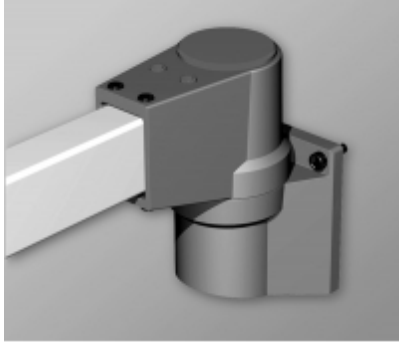

Quality Products. Service Excellence.

Tara Plus Wall Joint TPSSWJ Series

- Accepts 60x40mm rectangular tube perpendicular to its mounting surface.
- Die-cast Aluminum G Al Si 12.
- Rotates 186°.
- Accessible from the top.

Part No. **R149-010-000**

Tags: TPSS, tara plus, taraplus, suspension system, wall, joint, rectangular, operator, rotate

Data subject to change without notice

© 2023. Hammond Manufacturing Ltd. All rights reserved.