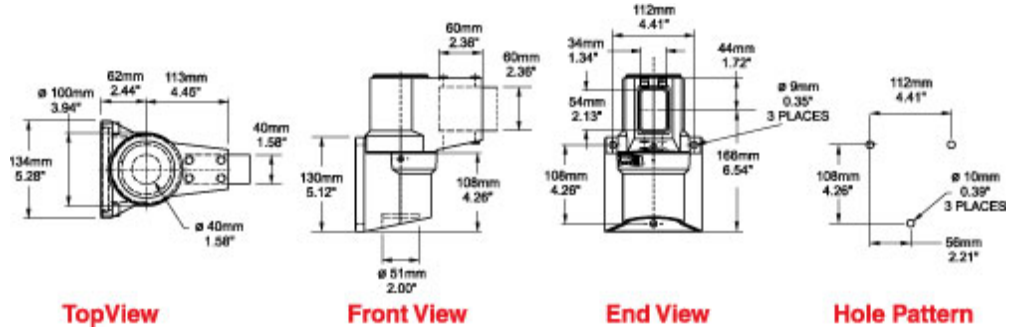

Quality Products. Service Excellence.

Tara Plus Wall Joint TPSSWJ Series

- Accepts 60x40mm rectangular tube perpendicular to its mounting surface.
- Die-cast Aluminum G Al Si 12.
- Rotates 186°.
- Accessible from the top.

Part No. **R149-010-000**

Tags: TPSS, tara plus, taraplus, suspension system, wall, joint, rectangular, operator, rotate

Data subject to change without notice

© 2023. Hammond Manufacturing Ltd. All rights reserved.