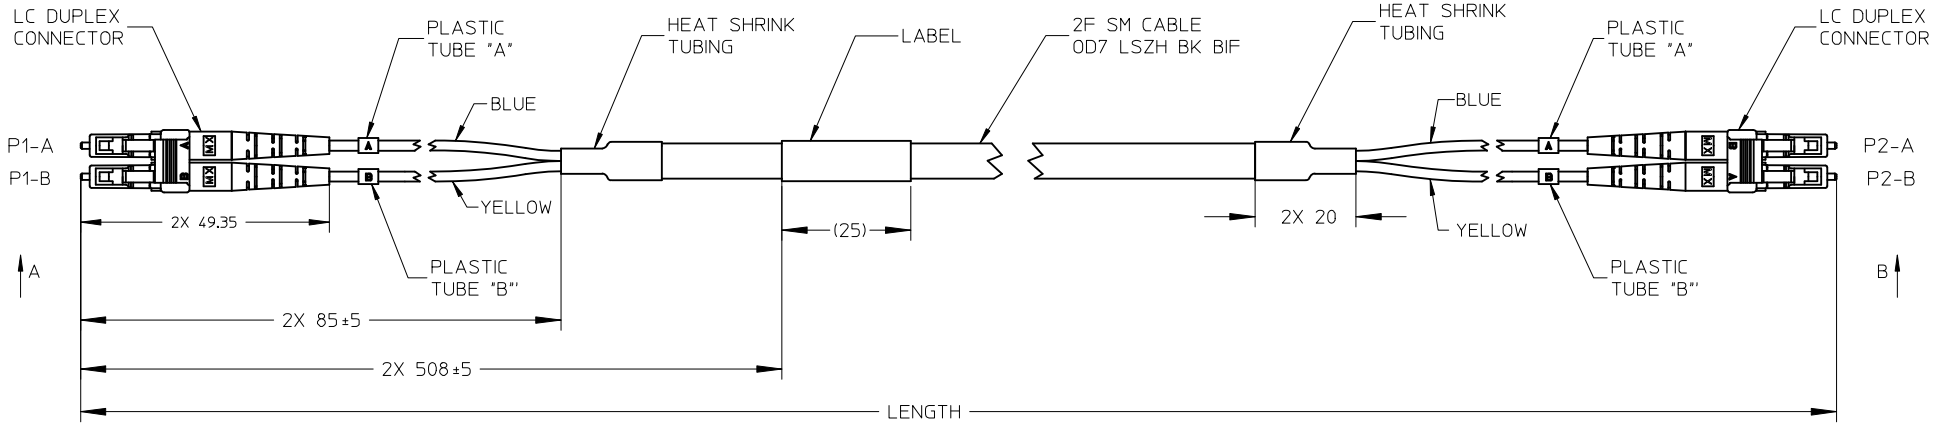

10 9 8 7 6 5 4 3 2 1

CONNECTIONS		CABLE COLOR
FROM	TO	
P1-A	P2-A	BLUE
P1-B	P2-B	YELLOW

VIEW A

VIEW B

- NOTES:
- 1- DUST CAPS ARE INCLUDED, BUT NOT SHOWN
 - 2- LABEL ON ASSEMBLY AS SHOWN BELOW

MOLEX MADE IN CHINA
ALU P/N YYY/PP/DD

3- IL PER CHANNEL @ 1310nm
 IL <= 0.35dB(L < 30M)
 IL <= 0.35 + 0.003 * L (L >= 30M)dB
 TEST DATA WILL BE SHIPPED WITH EACH ASSEMBLY

ENTER DESCRIPTION
 EC NO: MF2015-0134
 DRWN:SDXIE 2014/09/12
 CHKD:
 APPR:JOWANG 2014/09/25
 REV A