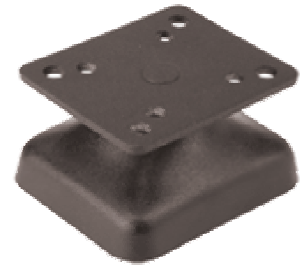

Vises, Work Holding Tools

PanaPress. Mini Arbor Press

Mobile Electronics Mounts

InDash Custom Dash Mounts

iPod-iPhone Holders-Mounts

Smartphone Accessories

Smartphone Screen Protectors

CCTV, Security Camera Mounts

Audio/Video Mounts

Model: 685-PM AMPS Tipper

For AMPS to AMPS mounting.

- Interfaces between AMPS-compatible mounting plate and AMPS-compatible electronics
- Users can easily position and reposition their electronics (30° Tilt & 360° Rotation)
- Smooth adjusting action holds electronics firmly in place
- Extends approximately 1.5" (38.1mm) from face of mount
- Body made of black, high-impact polycarbonate plastic with aluminum ball & head plate