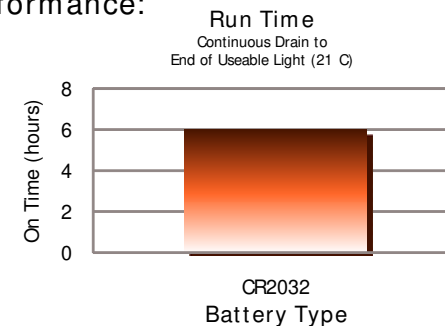

Performance:

Tested according to ANSI/NEMA FL 1 Standards.

Important Notice

This datasheet contains information specific to products manufactured at the time of its publication. Contents herein do not constitute a warranty.
©Energizer / All Rights Reserved