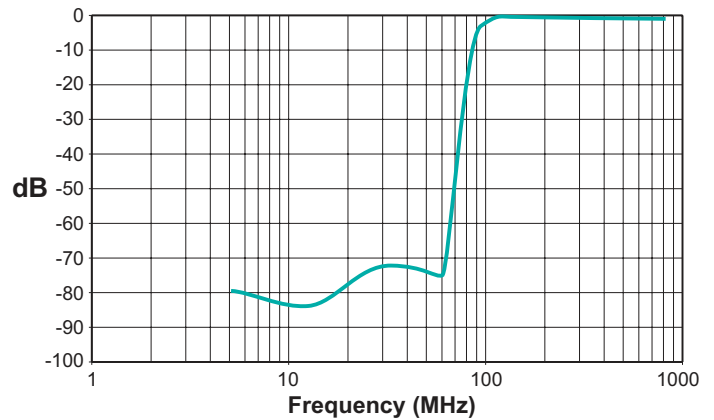

DIPLEXERS FOR CABLE MODEMS, SET TOP BOXES AND GATEWAYS

Typical Performance @ 25°C C6086NL

Low Pass Insertion Loss

High Pass Insertion Loss

Crossover Isolation

Return Loss

For More Information:

Pulse Worldwide Headquarters