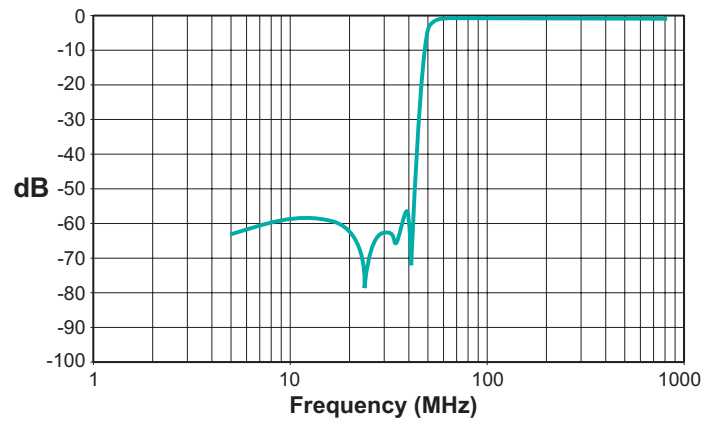

*NL: Lead Free

Mechanical

C60XX/C60XXNL

Schematic

DIPLEXERS FOR CABLE MODEMS, SET TOP BOXES AND GATEWAYS

Typical Performance @ 25°C C6026

Low Pass Insertion Loss

High Pass Insertion Loss