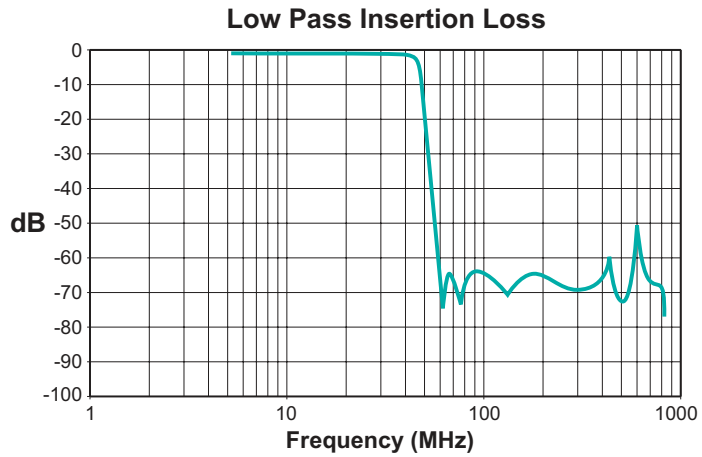

Crossover Isolation

Return Loss

DIPLEXERS FOR CABLE MODEMS, SET TOP BOXES AND GATEWAYS

Typical Performance @ 25°C C6035

DIPLEXERS FOR CABLE MODEMS, SET TOP BOXES AND GATEWAYS

Typical Performance @ 25°C C6036NL