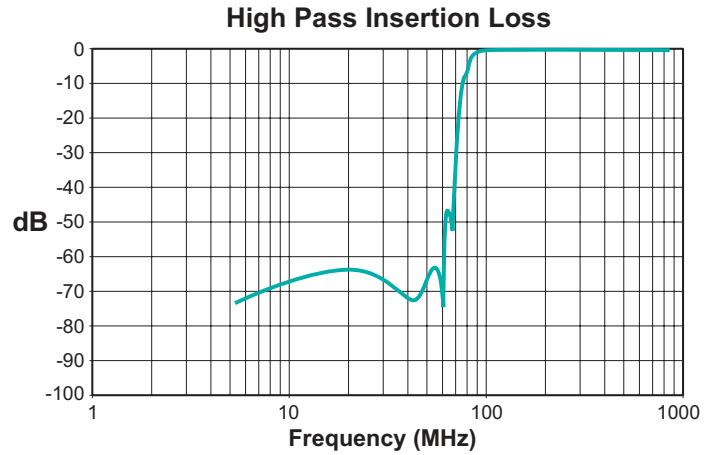

Crossover Isolation

Return Loss

DIPLEXERS FOR CABLE MODEMS, SET TOP BOXES AND GATEWAYS

Typical Performance @ 25°C C6035

DIPLEXERS FOR CABLE MODEMS, SET TOP BOXES AND GATEWAYS

Typical Performance @ 25°C C6036NL