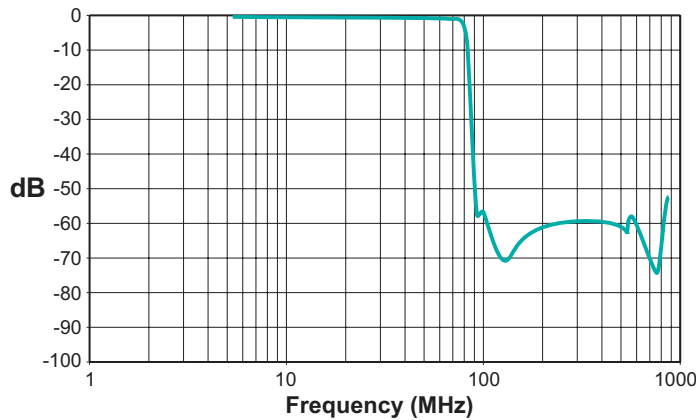

Typical Performance @ 25°C C6086NL

Low Pass Insertion Loss