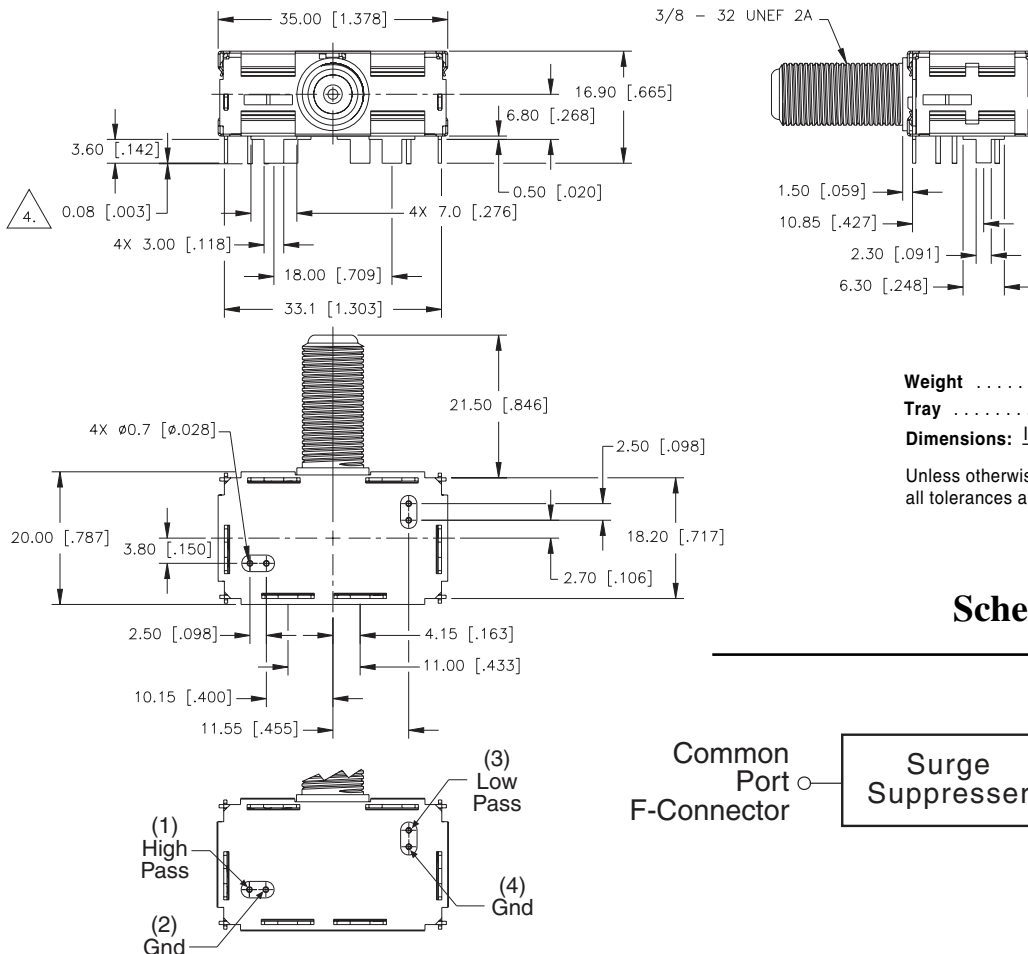

Mechanical

C60XX/C60XXNL

Schematic