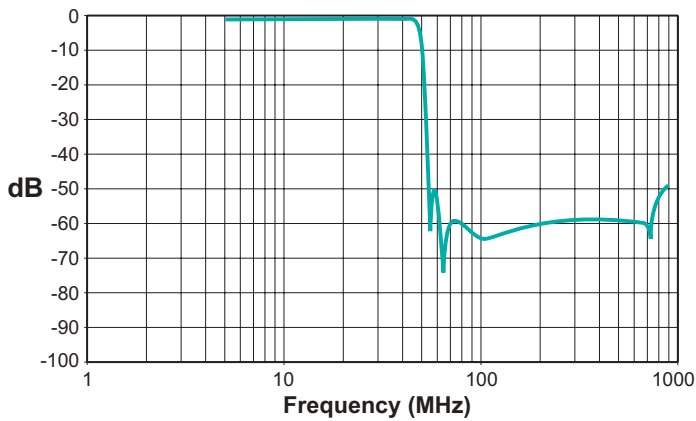

*NL: Lead Free

Mechanical

C60XX/C60XXNL

Schematic

DIPLEXERS FOR CABLE MODEMS, SET TOP BOXES AND GATEWAYS

Typical Performance @ 25°C C6026

Low Pass Insertion Loss

High Pass Insertion Loss