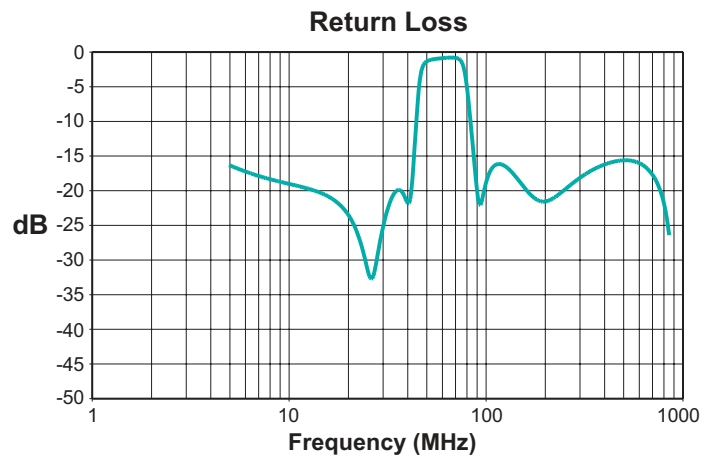

Crossover Isolation

Return Loss

DIPLEXERS FOR CABLE MODEMS, SET TOP BOXES AND GATEWAYS

Typical Performance @ 25°C C6035

DIPLEXERS FOR CABLE MODEMS, SET TOP BOXES AND GATEWAYS

Typical Performance @ 25°C C6036NL