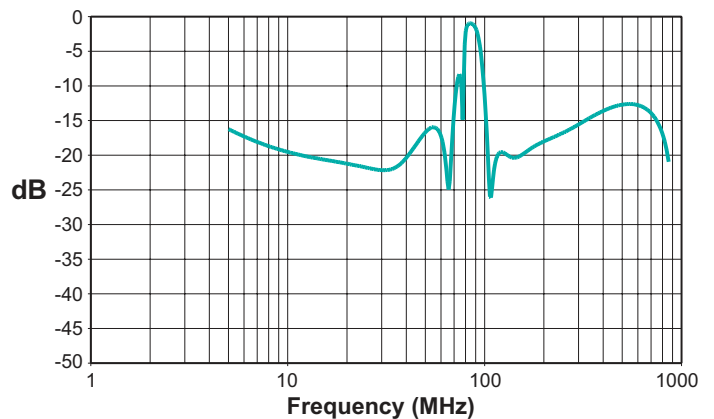

DIPLEXERS FOR CABLE MODEMS, SET TOP BOXES AND GATEWAYS

Typical Performance @ 25°C C6086NL

Low Pass Insertion Loss

High Pass Insertion Loss

Crossover Isolation

Return Loss

For More Information:

Pulse Worldwide Headquarters