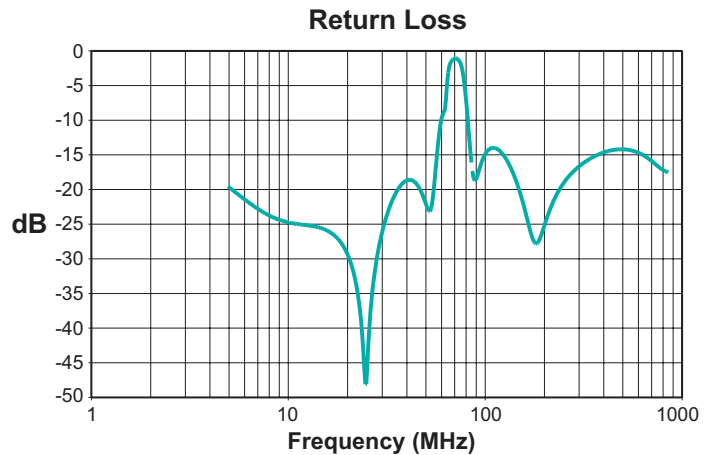

Crossover Isolation

Return Loss

DIPLEXERS FOR CABLE MODEMS, SET TOP BOXES AND GATEWAYS

Typical Performance @ 25°C C6035

DIPLEXERS FOR CABLE MODEMS, SET TOP BOXES AND GATEWAYS

Typical Performance @ 25°C C6036NL