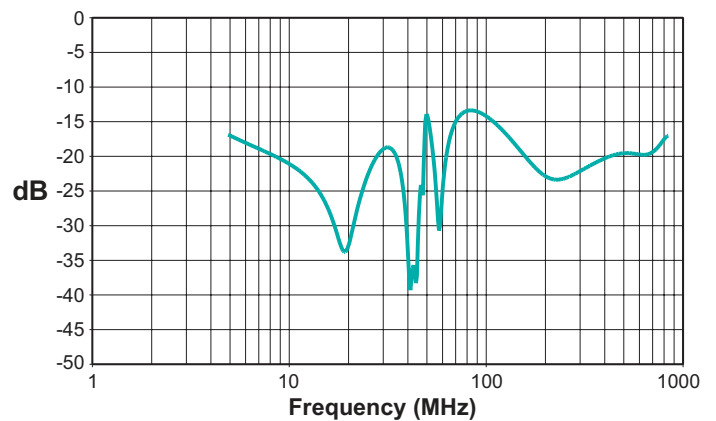

Return Loss