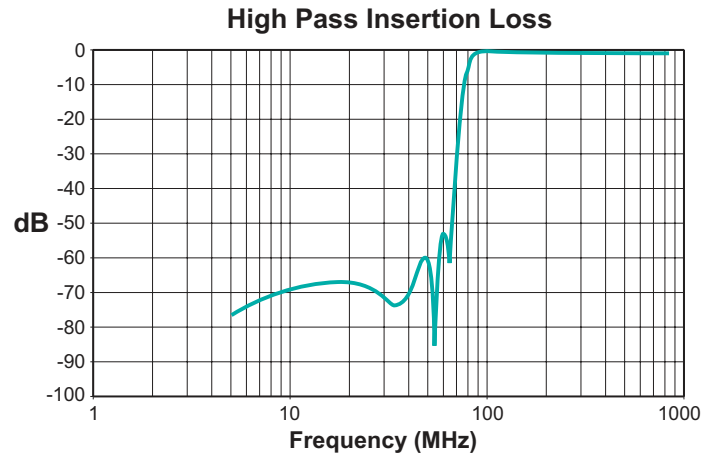

Crossover Isolation

Return Loss

DIPLEXERS FOR CABLE MODEMS, SET TOP BOXES AND GATEWAYS

Typical Performance @ 25°C C6035

DIPLEXERS FOR CABLE MODEMS, SET TOP BOXES AND GATEWAYS

Typical Performance @ 25°C C6036NL