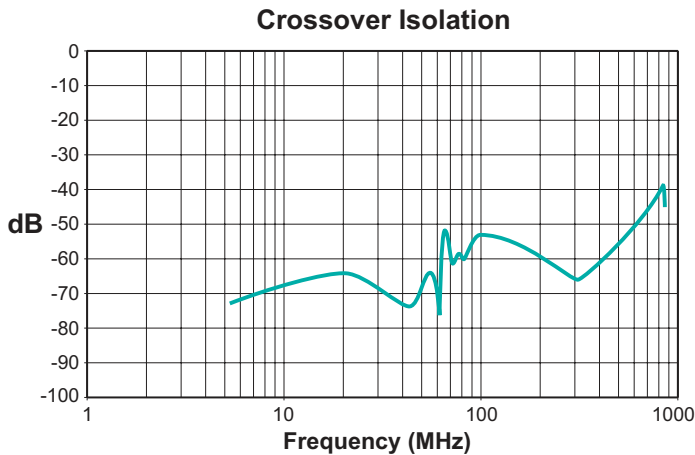

Crossover Isolation

Return Loss

DIPLEXERS FOR CABLE MODEMS, SET TOP BOXES AND GATEWAYS

Typical Performance @ 25°C C6035

DIPLEXERS FOR CABLE MODEMS, SET TOP BOXES AND GATEWAYS

Typical Performance @ 25°C C6036NL