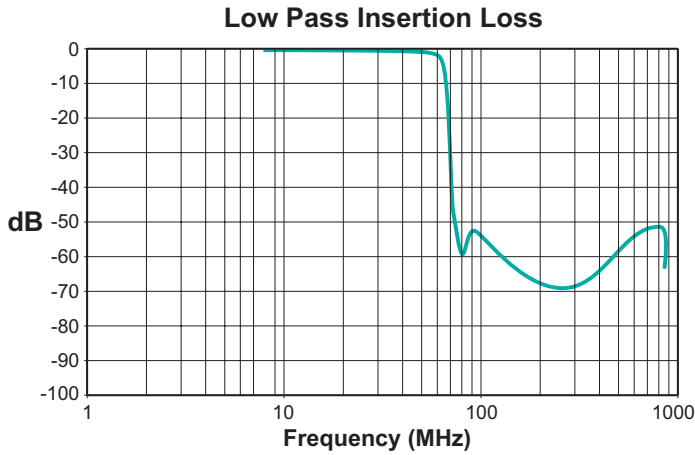

Crossover Isolation

Return Loss

DIPLEXERS FOR CABLE MODEMS, SET TOP BOXES AND GATEWAYS

Typical Performance @ 25°C C6035

DIPLEXERS FOR CABLE MODEMS, SET TOP BOXES AND GATEWAYS

Typical Performance @ 25°C C6036NL