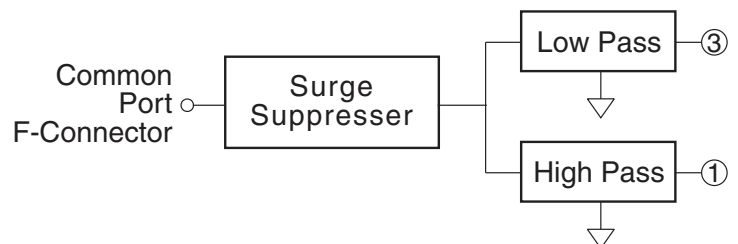

DIPLEXERS FOR CABLE MODEMS, SET TOP BOXES AND GATEWAYS

- Integrated duplexers and coaxial F-connectors
- DOCSIS 1.0/1.1/2.0 frequency conformance
- Multiple countries supported
- Cost-efficient design

Electrical Specifications @ 25°C

Part Number	Low Pass Filter Passband (MHz)	High Pass Filter Passband (MHz)	Impedance (Ω)
C6026	5-44	58-860	75
C6035	5-42	88-860	75
C6036NL*	10-55	90-770	75
C6086NL*	5-65	108-860	75

*NL: Lead Free

Mechanical

C60XX/C60XXNL

Schematic