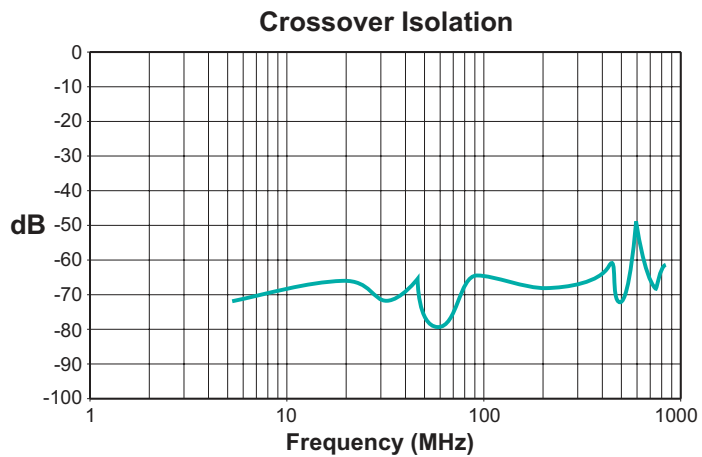

Crossover Isolation

Return Loss

DIPLEXERS FOR CABLE MODEMS, SET TOP BOXES AND GATEWAYS

Typical Performance @ 25°C C6035

DIPLEXERS FOR CABLE MODEMS, SET TOP BOXES AND GATEWAYS

Typical Performance @ 25°C C6036NL