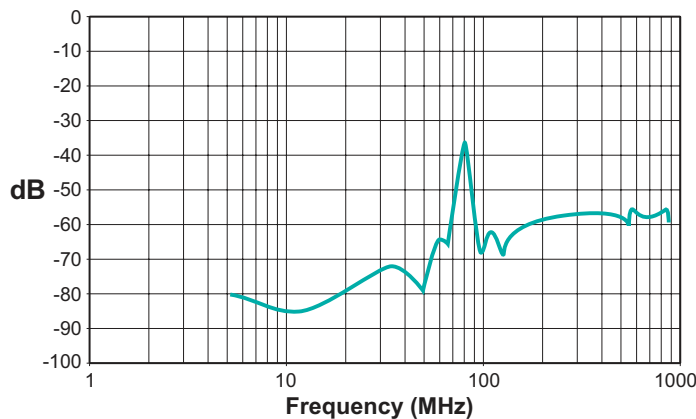

DIPLEXERS FOR CABLE MODEMS, SET TOP BOXES AND GATEWAYS

Typical Performance @ 25°C C6086NL

Low Pass Insertion Loss

High Pass Insertion Loss

Crossover Isolation

Return Loss

For More Information:

Pulse Worldwide Headquarters