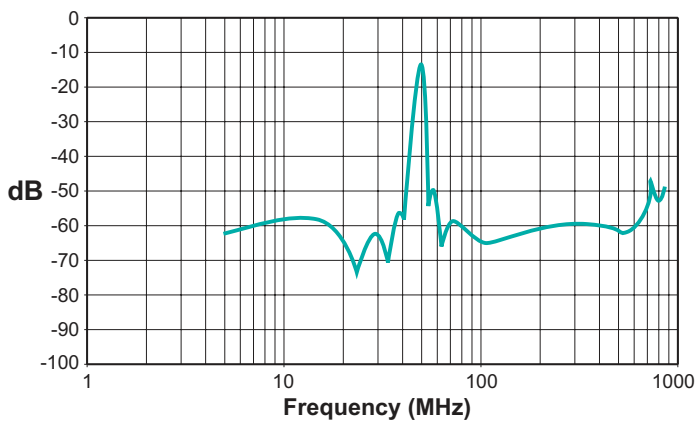

Crossover Isolation