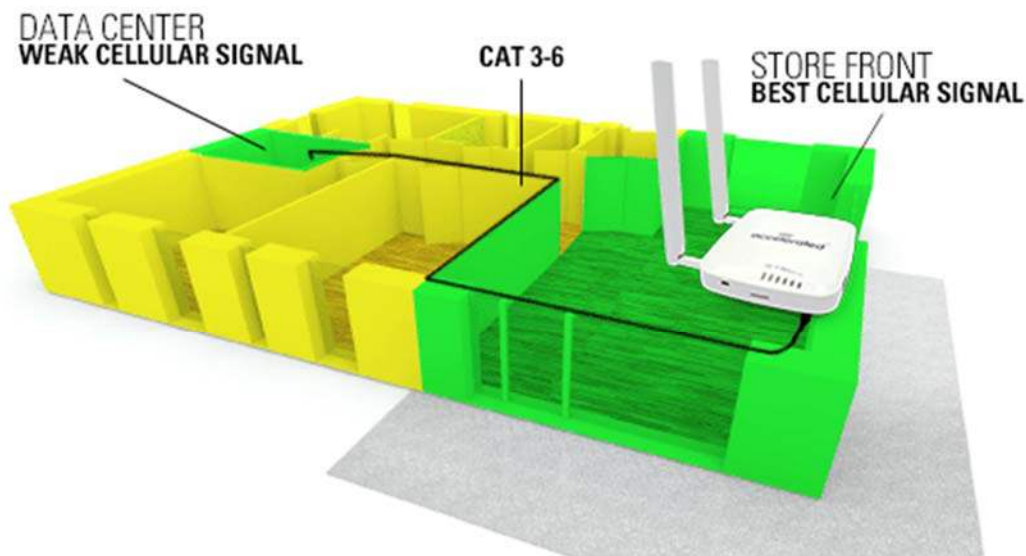

6310-DX Remote Mounting Kit

INSTALL IN MINUTES WHERE CELLULAR RECEPTION IS STRONGEST

The Accelerated 6310-DX is a secure 4G/LTE business router with the CORE plug-in modem that can be used as a primary 4G/LTE data connection or as a backup network solution to streamline business continuity. By adding the 6310-DX to your network, any Ethernet device can utilize fast and convenient cellular data, and the 6310-DX can be located or mounted where the cellular reception is the strongest.

6310-DX can be located to capture the strongest cellular signal strength.

The optional Site Survey Battery Pack, Passive Power over Ethernet (PoE) adapter, and mounting supplies increase placement flexibility and help locate the area where the signal is strongest. The 6310-DX can also operate in IP Pass-Through or in full Router mode to meet your specific needs.

6310-DX Remote Mounting Kit Includes

- Two (2) cable ties
- Two (2) narrow ceiling rail snaps
- Two (2) wide ceiling rail snaps
- One (1) POE cable assembly
- One (1) temporary site survey battery pack