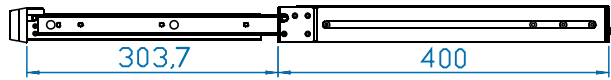

Diagrams (mm)

Keyboard Mouse Cable

EKC-3 (for PS/2 KB / MS)

6 feet Combo keyboard mouse cable (alternative)

- USB or PS/2, server end
- DB15 (Combo KB & MS), console port

• Dimensions

Product : 441.6 x 400 x 44 mm / 17.4 x 15.7 x 1.73 inch

Packing : 582 x 500 x 100 mm / 22.9 x 19.7 x 3.9 inch

• Weight

Net : 8.6 kgs / 18.9 lbs

Gross : 10.1 kgs / 22.2 lbs

• **Casing Color** : Black (RAL 9005)