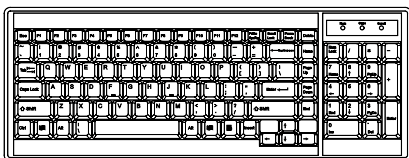

Standard Keyboard

Ge G keyboard integrated with touchpad

Supporting layouts

America	United States
EMEA	<table border="0"> <tr> <td> United Kingdom</td> <td> Germany</td> <td> France</td> <td> Spain</td> <td> Norway</td> </tr> <tr> <td> Italy</td> <td> Russia</td> <td> Switzerland</td> <td> Netherlands</td> <td> Portugal</td> </tr> </table>
Asia	<table border="0"> <tr> <td> China</td> <td> Japan</td> <td> Korea</td> <td> Arabia</td> <td> Turkey</td> </tr> </table>