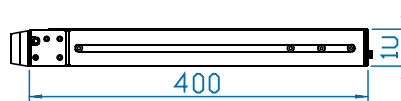

Diagrams (mm)

Keyboard Mouse Cable

EKC-3 (for PS/2 KB / MS)

6 feet Combo keyboard mouse cable (alternative)

- USB or PS/2, server end
- DB15 (Combo KB & MS), console port

• Dimensions

Product : 441.6 x 400 x 44 mm / 17.4 x 15.7 x 1.73 inch

Packing : 582 x 500 x 100 mm / 22.9 x 19.7 x 3.9 inch

• Weight

Net : 8.6 kgs / 18.9 lbs

Gross : 10.1 kgs / 22.2 lbs

• **Casing Color** : Black (RAL 9005)