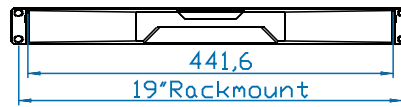

Diagrams (mm)

Keyboard Mouse Cable

EKC-3 (for PS/2 KB / MS)

6 feet Combo keyboard mouse cable (alternative)

- USB or PS/2, server end
- DB15 (Combo KB & MS), console port

• Dimensions

Product : 441.6 x 400 x 44 mm / 17.4 x 15.7 x 1.73 inch

Packing : 582 x 500 x 100 mm / 22.9 x 19.7 x 3.9 inch

• Weight

Net : 8.6 kgs / 18.9 lbs

Gross : 10.1 kgs / 22.2 lbs

• **Casing Color** : Black (RAL 9005)