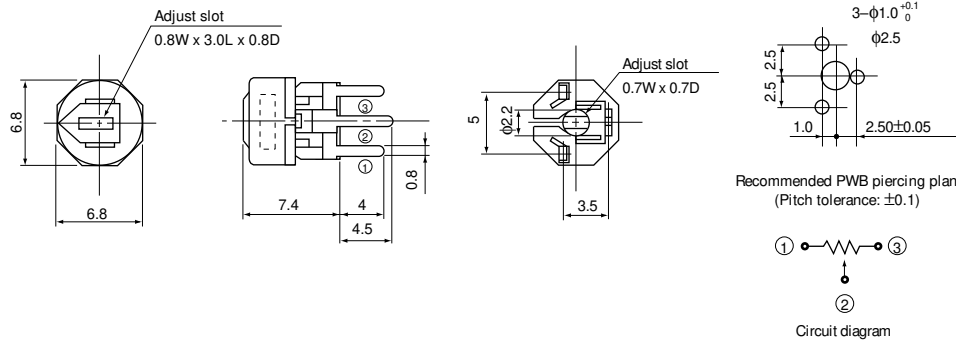

6mm Size Ceramic Trimmer Potentiometers (Cermet)

Type: EVM □ □ G

■ Features

- Higher performance dustproof type
- Excellent reliability for heat and humidity
- Stable rotation torque for adjustment

■ Recommended Applications

■ Dimensions in mm (not to scale)

EVM31G

3-Terminal, Side-Adjust,
Both Sides Adjust

EVM38G

3-Terminal, Top-Adjust
Both Sides Adjust

EVM4LG

3-Terminal, Top-Adjust
Both Sides Adjust
Cross Slot Screw Adjust