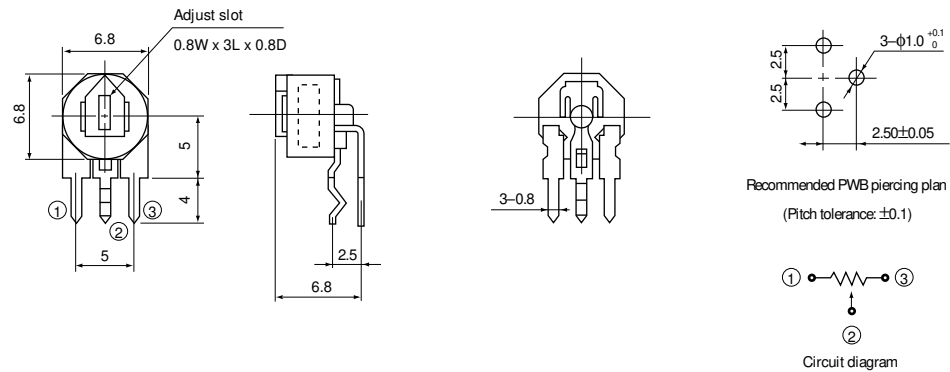

6mm Size Ceramic Trimmer Potentiometers (Cermet)

Type: EVM □ □ G

■ Features

- Higher performance dustproof type
- Excellent reliability for heat and humidity
- Stable rotation torque for adjustment

■ Recommended Applications

- Audio visual equipment, home electrical appliances

■ Major Specifications

Nominal total resistance	100Ω to 1 MΩ	Max. operating voltage	100V
Resistance tolerance	±25%	Rotation torque	2 to 25 mN · m (20 to 250 gf · cm)
Power rating	0.3W	Stopper strength	30 mN · m (300 gf · cm) min.

■ Dimensions in mm (not to scale)

EVM31G

3-Terminal, Side-Adjust,
Both Sides Adjust

EVM38G

3-Terminal, Top-Adjust
Both Sides Adjust

EVM4LG

3-Terminal, Top-Adjust
Both Sides Adjust
Cross Slot Screw Adjust