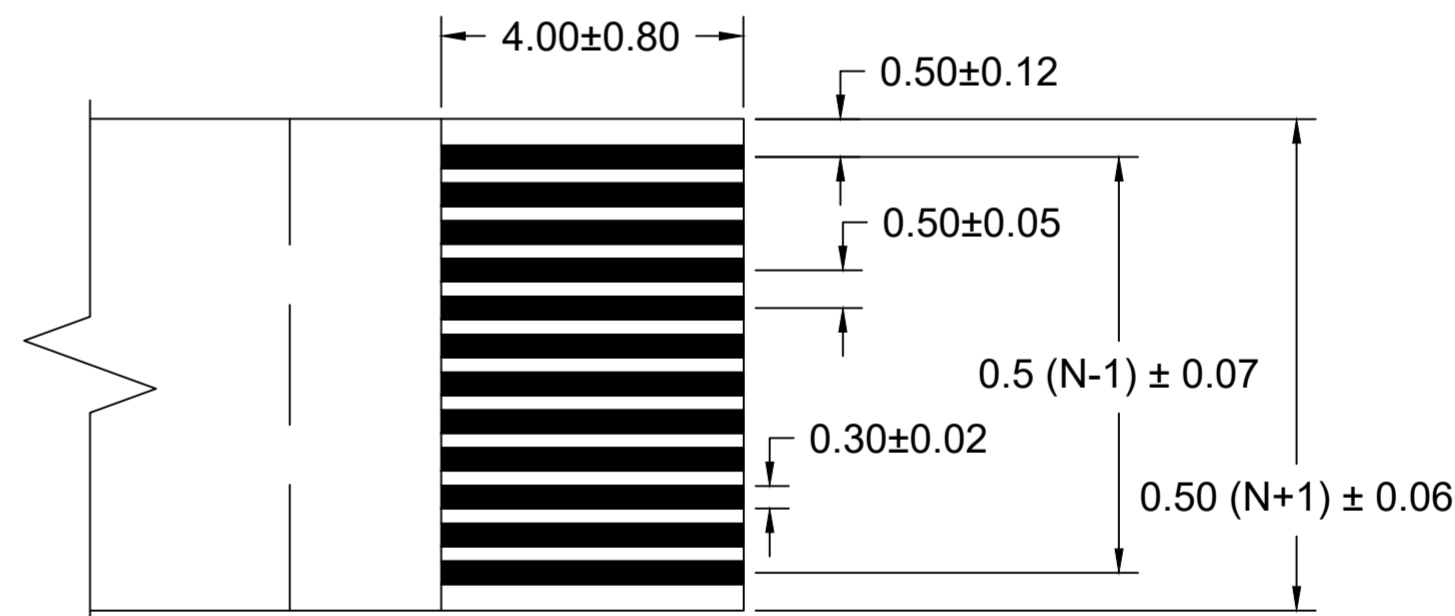

END TAIL DETAIL
SCALE 10:1

NOTES:

1. NO PRINTING ON JUMPER CABLE UNLESS OTHERWISE SPECIFIED. IF PRINTING IS REQUIRED, THEN IT WOULD BE CONSIDERED A SPECIAL JUMPER CABLE.

THIS DRAWING CONTAINS INFORMATION THAT IS PROPRIETARY TO MOLEX ELECTRONIC TECHNOLOGIES, LLC AND SHOULD NOT BE USED WITHOUT WRITTEN PERMISSION

DIMENSION UNITS	SCALE	CURRENT REV DESC: DRAWING CORRECTION		molex		
MM	NA					
GENERAL TOLERANCES (UNLESS SPECIFIED)		EC NO: 728054		0.50MM CENTER FLAT FLEX CABLE (FFC) (EXTRA FLEXIBLE, 105°C, SN PLATED) SALES DRAWING		
	mm	INCH	DRWN: DIEGOG7	2022/11/10		
4 PLACES	±----	±----	CHK'D: JSMITH11	2022/11/14		
3 PLACES	±----	±----	APPR: JSMITH11	2022/11/14		
2 PLACES	±----	±----	INITIAL REVISION:		PRODUCT CUSTOMER DRAWING	
1 PLACE	±----	±----	DRWN: JLWOLFSB	2011/10/27	DOCUMENT NUMBER	
0 PLACES	±----	±----	APPR: SFULTON	2011/11/03	SD-15166-001	
ANGULAR TOL ± 0.5 °		THIRD ANGLE PROJECTION		DOC TYPE		DOC PART
DRAFT WHERE APPLICABLE MUST REMAIN WITHIN DIMENSIONS		DRAWING		SERIES		REVISION
		C-SIZE		15166		PSD 001 B
DOCUMENT STATUS		P1		RELEASE DATE		2022/11/14 14:34:44
MATERIAL NUMBER		CUSTOMER		SHEET NUMBER		
SEE CHART		GENERAL MARKET		2 OF 2