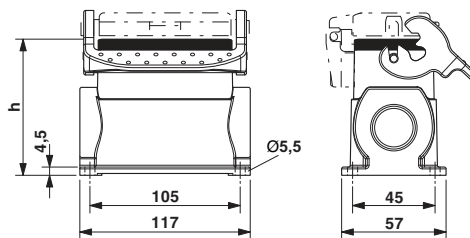

#### Dimensions

Height	84 mm
Width	57 mm
Length	117 mm

### General

Locking type	with single locking latch
No. of cable outlets	1
Cable outlet	left (view of the opened single locking latch)
Screw connection	none
Type of the screw connection	1x M32
Housing material	Aluminum die-cast
Housing surface material	Powder-coated, gray
Seal material	NBR
Material lock	Stainless steel, handle: PA
Material grip body interlock	PA
Assembly instructions	For half and full screw connections

## Drawings

Dimensional drawing

Dimensional drawing; h = 84 mm