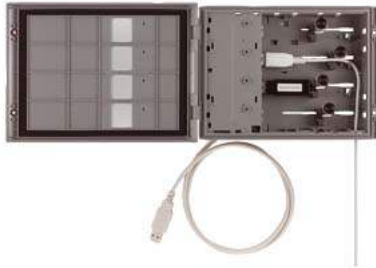

Industrial USB hub 4 with 4 USB 2.0 sockets, for access to the USB interface of a installed device, without opening the control cabinet, Mounting onto standard rail possible, suitable for Standard USB interfaces Further information, Quantity and content: see technical data

General information	
Product type designation	Industrial USB Hub 4
Installation type/mounting	
Rail mounting	Yes; Standard - DIN rail
Mounting in landscape format possible	Yes
Supply voltage	
Type of supply voltage	24 V DC
Rated value (DC)	24 V
permissible range, lower limit (DC)	20.4 V
permissible range, upper limit (DC)	28.8 V
Interfaces	
Number of USB interfaces	4; Type USB 2.0, 500 mA each; e.g. connection of mouse, keyboard, printer, USB stick, USB IPC flash drive
Standards, approvals, certificates	
CE mark	Yes
cULus	Yes; UL for US, UL for Canada
RCM (formerly C-TICK)	Yes; C-Tick
KC approval	No
Suitable for safety functions	No
Ambient conditions	
Ambient temperature during operation	
<ul style="list-style-type: none"> • Operation (vertical installation) <ul style="list-style-type: none"> — For vertical installation, min. 0 °C — For vertical installation, max. 50 °C 	
Ambient temperature during storage/transportation	
<ul style="list-style-type: none"> • min. -20 °C • max. 60 °C 	
Relative humidity	
<ul style="list-style-type: none"> • Operation, max. 90 % 	
Mechanics/material	
Enclosure material (front) <ul style="list-style-type: none"> • Plastic 	Yes
Dimensions	
Width of the housing front	212 mm
Height of housing front	156 mm
Overall depth	50 mm
Weights	