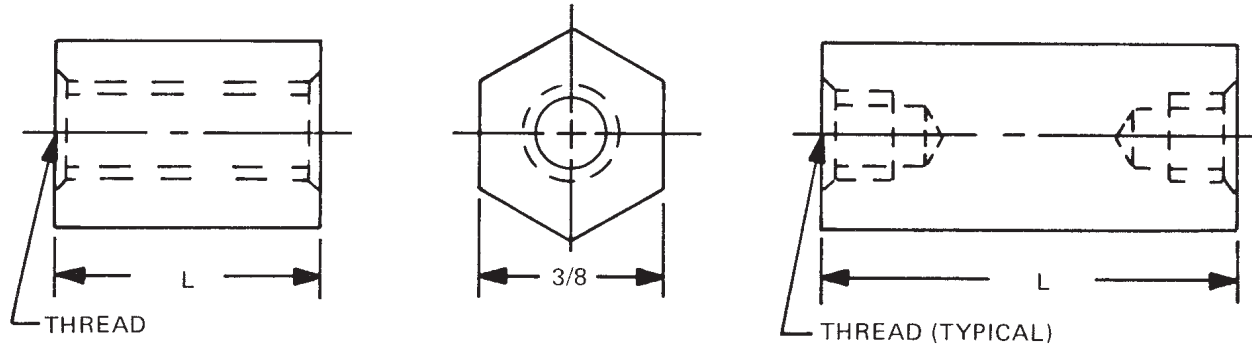

3/8 HEX FEMALE STANDOFFS

See page 10 for thread depth chart
 See page 9 for finish codes
 For non-standard parts contact Sales Office

LENGTH	PART NO.
3/32	2232A
1/8	2232
5/32	2232T
3/16	2233
7/32	2233T
1/4	2234
9/32	2234T
5/16	2235
11/32	2235T
3/8	2236
13/32	2236T
7/16	2237
15/32	2237T
1/2	2238
17/32	2238T
9/16	2239
19/32	2239T
5/8	2240
21/32	2240T
11/16	2241
23/32	2241T
3/4	2242
25/32	2242T
13/16	2243
27/32	2243T
7/8	2244
29/32	2244T

LENGTH	PART NO.
15/16	2245
31/32	2245T
1"	2246
1-1/16	2247
1-1/8	2248
1-3/16	2249
1-1/4	2250
1-5/16	2251
1-3/8	2252
1-7/16	2253
1-1/2	2254
1-9/16	2255
1-5/8	2256
1-11/16	2257
1-3/4	2258
1-13/16	2259
1-7/8	2260
1-15/16	2261
2"	2262
2-1/8	2263
2-1/4	2264
2-3/8	2265
2-1/2	2266
2-5/8	2267
2-3/4	2268
2-7/8	2269
3"	2270

LENGTH	PART NO.
3-1/4	2271
3-1/2	2272
3-3/4	2273
4"	2274
4-1/4	2275
4-1/2	2276
4-3/4	2277
5"	2278
5-1/4	2279
5-1/2	2280
5-3/4	2281
6"	2282
6-1/4	2283
6-1/2	2284
6-3/4	2285
7"	2286
7-1/4	2287
7-1/2	2288
7-3/4	2289
8"	2290
8-1/4	2291
8-1/2	2292
8-3/4	2293
9"	2294
9-1/4	2295
9-1/2	2296
9-3/4	2297
10"	2298

THREAD	CODE
6-32	632
8-32	832
10-32	1032
12-24	1224
1/4-20	2520

MATERIAL	CODE	RoHS
Aluminum	AL	YES
Brass	B	YES
Stainless Steel	SS	YES
Steel	S	YES
Nylon	N	YES