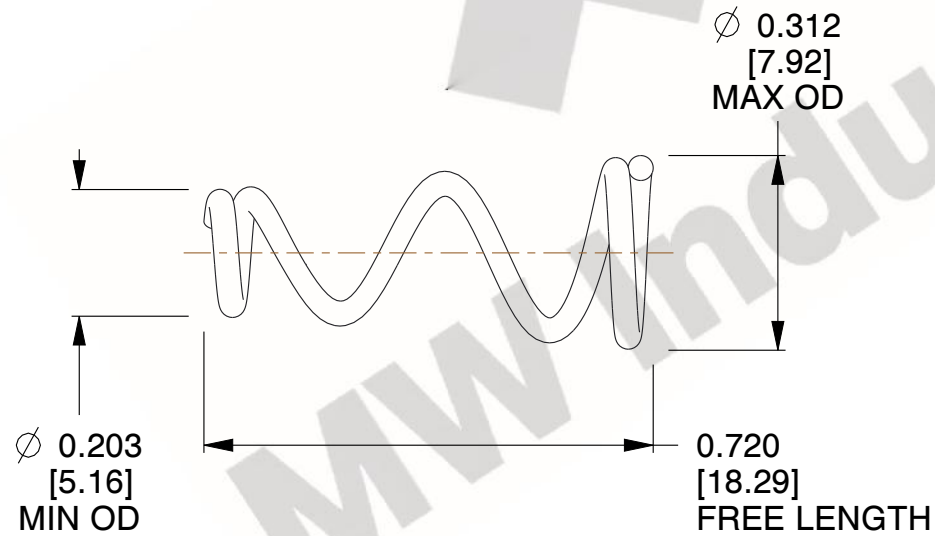

NOTES:

1. Material : Music Wire
2. Total Coils : 3.750
3. Solid Height : 0.450 (in)
4. Finish : ZINC
5. Ends : Closed
6. All Drawing Dimensions are in Inches [mm]

COMPONENT		TAPERED SPRINGS	
TA-2204CS		UNIT	
		INCH [mm]	
TAPERED SPRINGS		SHEET	
		1 of 1	