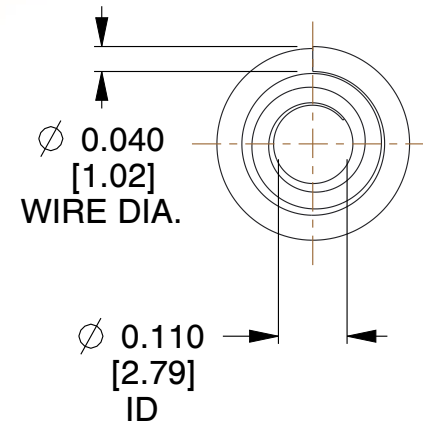

NOTES:

1. Material : Music Wire
2. Total Coils : 3.750
3. Solid Height : 0.450 (in)
4. Finish : ZINC
5. Ends : Closed
6. All Drawing Dimensions are in Inches [mm]

COMPONENT		TAPERED SPRINGS	
TA-2204CS		UNIT	
		INCH [mm]	
TAPERED SPRINGS		SHEET	
		1 of 1	