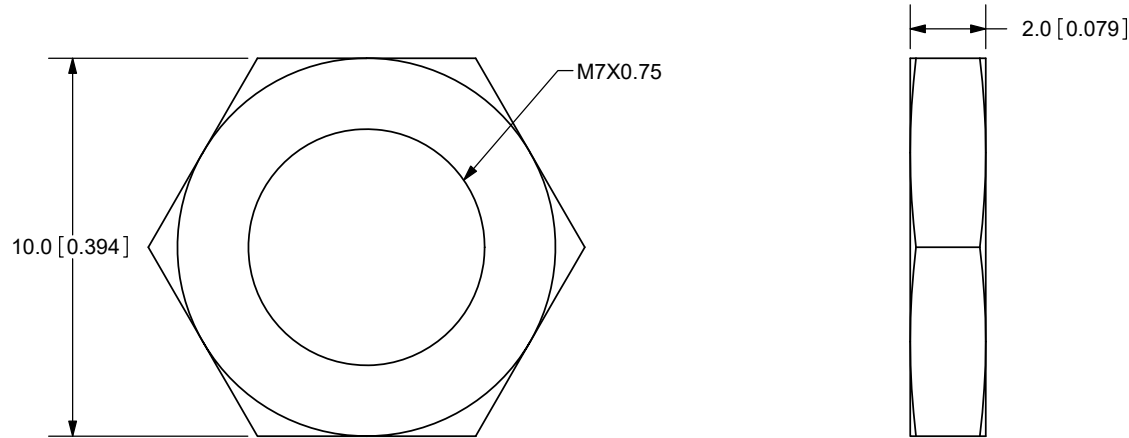

REV.	DESCRIPTION	DATE
A	NEW DRAWING	11/11/2009
B	LOGO, BRAND UPDATE	09/22/2022

TOLERANCE:
±0.1mm UNLESS OTHERWISE
SPECIFIED

CUI DEVICES
6405 SW Rosewood St, Suite C
Lake Oswego, OR 97035
Phone: 877-323-3576
Website: www.cuidevices.com

TITLE: M7X0.75 NUT		REV: B
PART NO. SJ5-43502PM-nut	UNITS: MM [INCHES]	
DRAWN BY: RDS	APPROVED BY:	SCALE: 5:1

PC FILE NAME:
SJ5-43502PM-nut

COPYRIGHT 2022 BY CUI DEVICES

	MATERIAL	PLATING	COLOR
BODY	Steel	Nickel	Silver