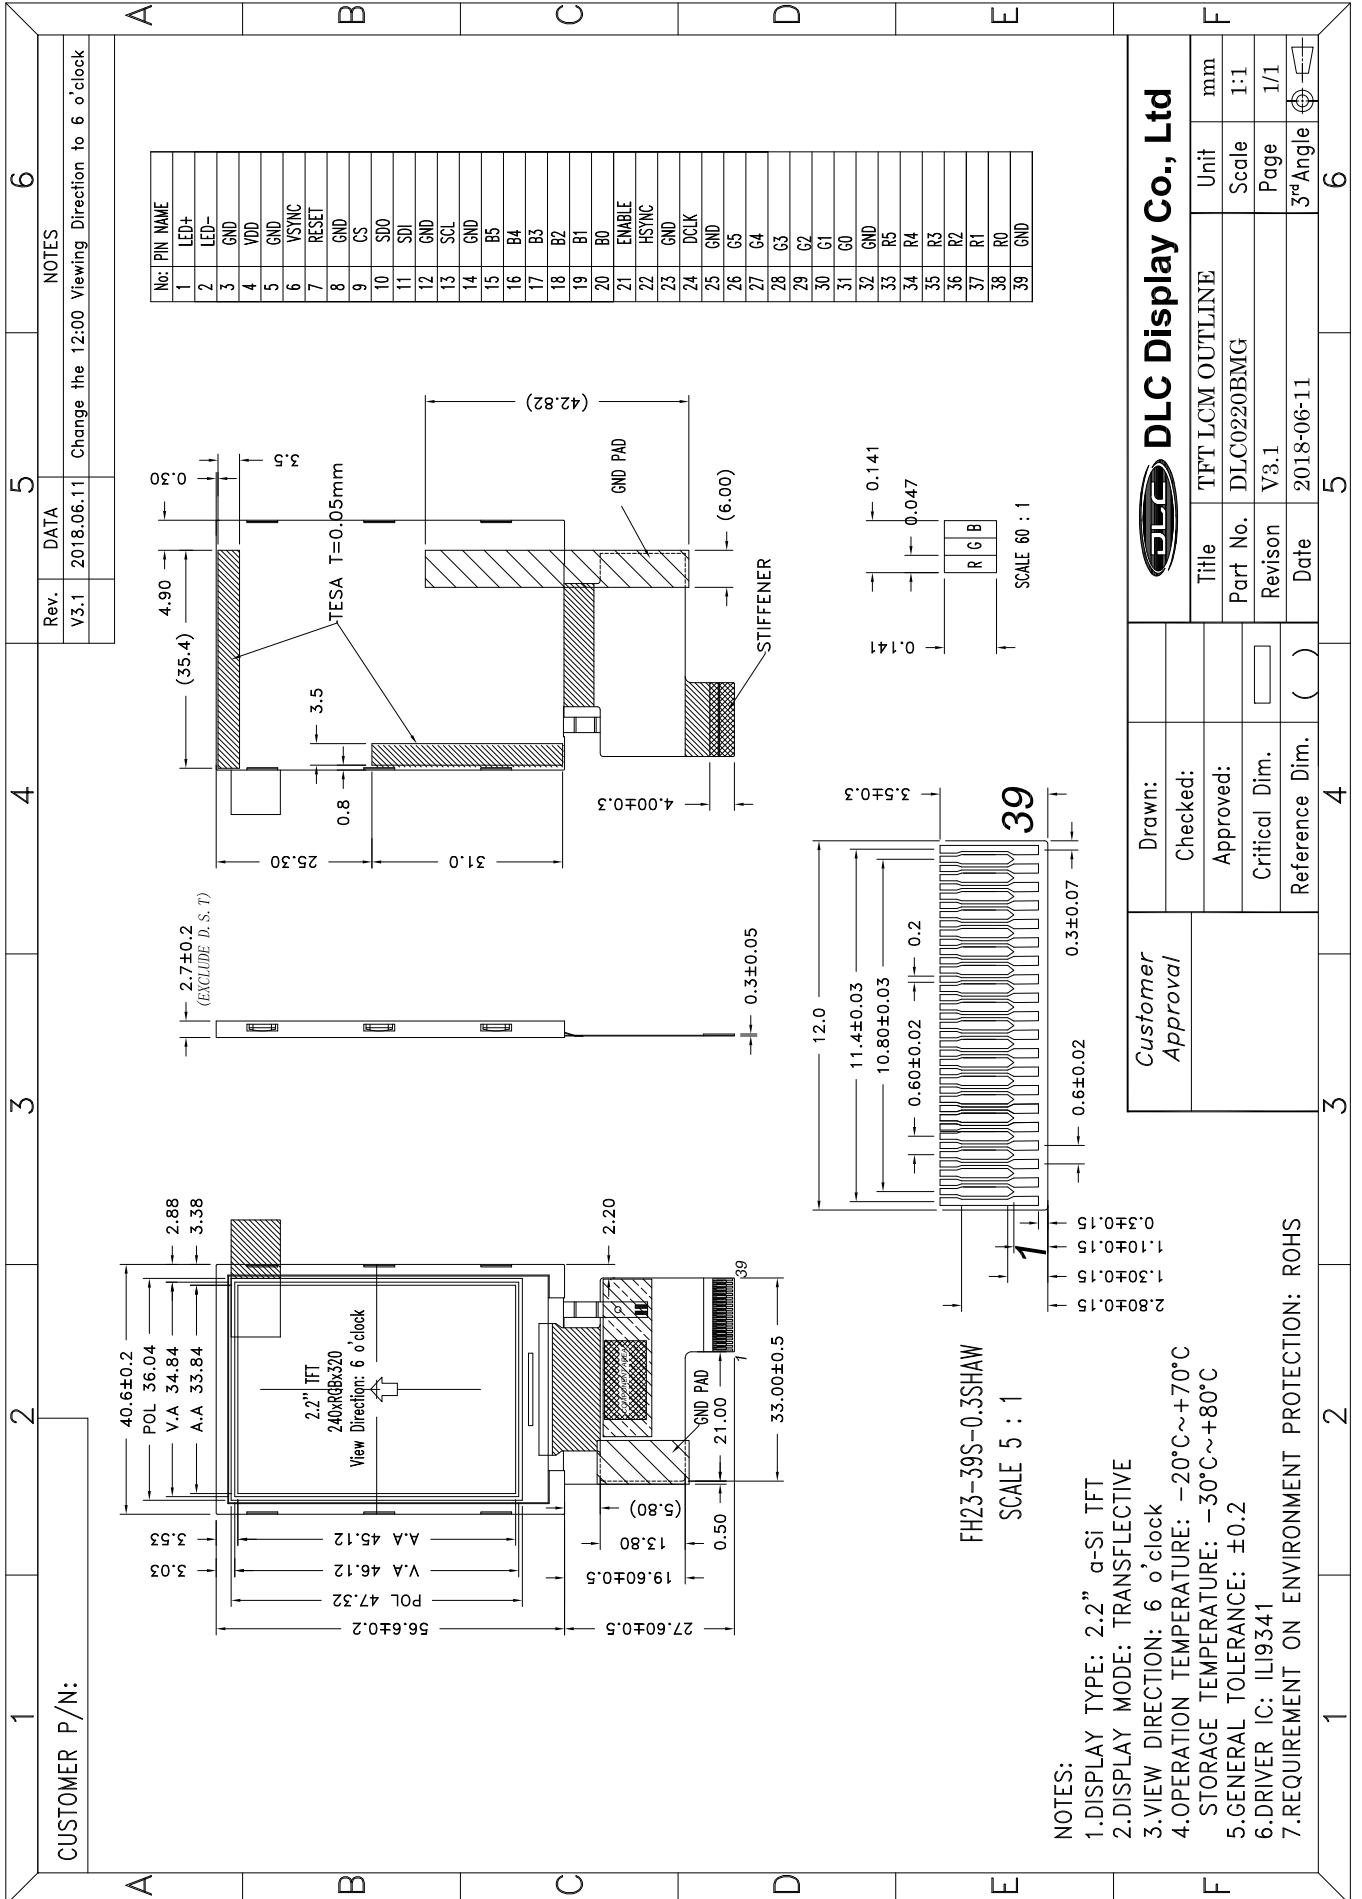

Outline Drawing

DLC Display Co., Ltd	
Title	TFT LCM OUTLINE
Part No.	DLC0220BMG
Revision	V3.1
Date	2018-06-11
Unit	mm
Scale	1:1
Page	1/1
3 rd Angle	

Customer Approval	Drawn:
	Checked:
	Approved:
	Critical Dim.:
	Reference Dim.: