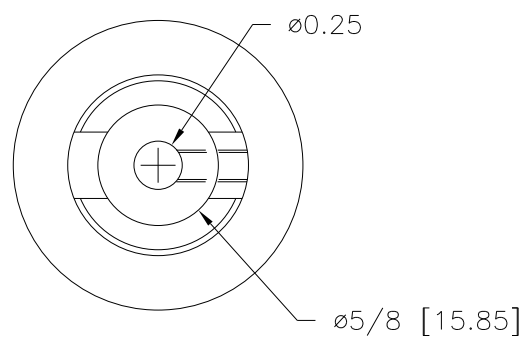

PAD PRINTED INDI. LINE  
IN-WHITE

MATERIAL: G.P. PLENCO PHENOLIC (B11)  
COLOR: BLACK

TOLERANCES: UNLESS OTHERWISE SPECIFIED	DO NOT SCALE DRAWING			
DECIMALS: X.XXX ± .005 X.XX ± .015	MM: X.XX ± 0.15MM X.X ± 0.4MM	-	UPDATED/HAD TOOLBOX	EV. 7/25/02
FRACTIONS ± 1/64	ANG. ± 1°	CHANGES		