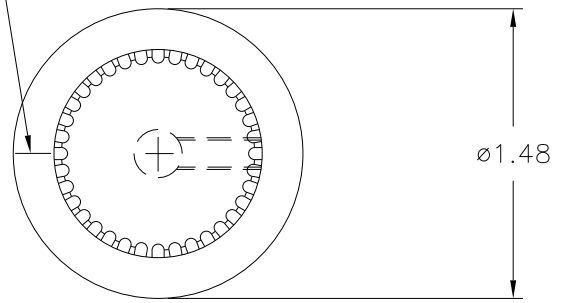

PAD PRINTED INDI. LINE  
IN-WHITE

MATERIAL: G.P. PLENCO PHENOLIC (B11)  
COLOR: BLACK

TOLERANCES: UNLESS OTHERWISE SPECIFIED	DO NOT SCALE DRAWING			
DECIMALS: X.XXX ± .005 X.XX ± .015	MM: X.XX ± 0.15MM X.X ± 0.4MM	-	UPDATED/HAD TOOLBOX	EV. 7/25/02
FRACTIONS ± 1/64	ANG. ± 1°	CHANGES		