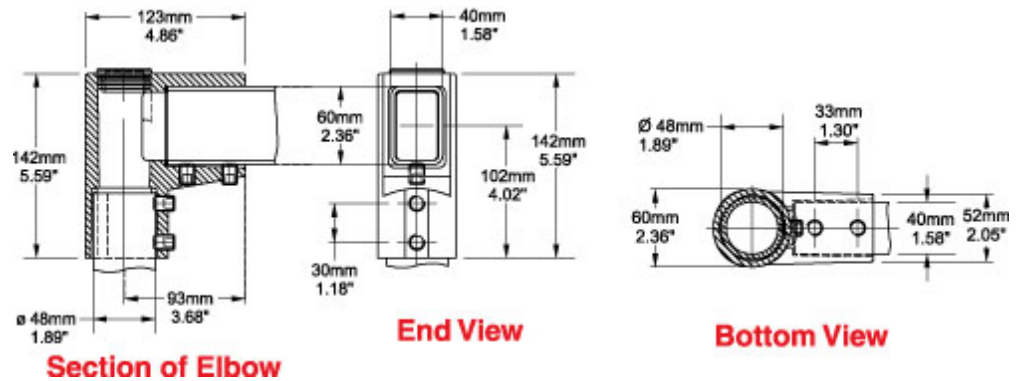

Quality Products. Service Excellence.

Tara Plus Fixed Elbow 48 TPSSFE48 Series

- For use with 48mm round tube and 60x40mm rectangular tube.
- Vertical 48mm tube connection for use with Couplings only (not Base 48).
- Die-cast Aluminum G Al Si 12.
- Large cover opening for easier cable pull through.
- No rotation.
- Accessible from the top.

Part No. R149-020-000

Tags: TPSS, tara plus, taraplus, suspension system, elbow, rectangular, round, operator, fixed, 48mm *Data subject to change without notice*

© 2023. Hammond Manufacturing Ltd. All rights reserved.