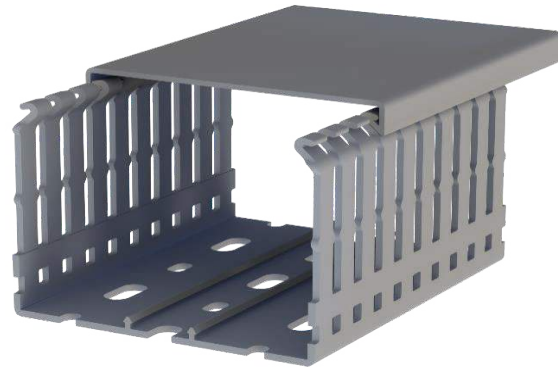

Klemsan®

KKD 8060

Order		
RAL 7030 - Stone Grey	Thin Slot (4-6)	555 8060

Dimensions	
Length	2.000,00 mm
Width	80,00 mm
Height w/o cover	57,00 mm
Height w/ cover	60,00 mm

Technical Data			
Material	PVC	Package Qty.	14 pcs. x 2 mt.
Inflammability	UL 94 V0	Wire Fill Capacity	60%
Max. Service Temp.	60°C	Min. Service Temp.	-15°C
Max. Operating Temp.	60°C	Min. Operating Temp.	-5°C

Certifications	
Certificate	Standard
CE	EN 50085-2-3
TSE	TS EN 50085-2-3
EAC	GOST R 53313:2009
cULus	UL 1565-C22.2No.18.5-02

Accessories				
Description	Type	Colour	Cat. No.	Qty.
Duct Cutter (Scissor)	KKMR		553230	1
Duct Cutter	KMK 1002		553220	1
Cable Duct Cover	KDK 80	RAL 7030	551053	10 pcs. x 2 mt.
Rivet Setting Tool	SETR	Black	553500	1
Plastic Rivet 6,5 mm	PPE 6,5	Grey	553600	100
Cable Clamp	KKB	Black	553405	10
Wire Retainer	KKT 8060	Black	553385	10
Cable Holder	KKM	Black	553415	10