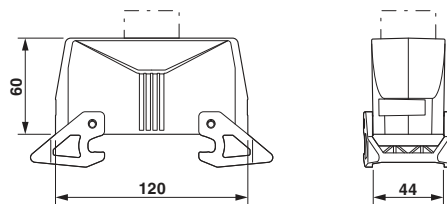

Dimensions

Height	60 mm
Width	44 mm
Length	120 mm

Ambient conditions

Degree of protection of housing (IP)	IP66
	IP69K (ISO 20653:2013-02, with suitable screw connection)
	IP67
Degree of protection of housing (NEMA)	4
	4X
	12
Ambient temperature (operation)	-40 °C ... 125 °C

Housing - HC-STA-B24-HLWD-1TTM32-EL-AL - 1412800

Technical data

General

Note	for contact inserts HC-B24, BB46, D64, DD108, HV10/16, M
Size	B24
Housing type	Sleeve housing
Locking type	With double locking latch
No. of cable outlets	1
Cable exit	straight
Screw connection	none
Type of the screw connection	1x M32
Housing material	Die-cast aluminum, salt water resistant
Housing surface material	Uncoated
Material lock	PA

Drawings

Dimensional drawing

Dimensional drawing

Classifications

eCl@ss

eCl@ss 5.1	27143424
eCl@ss 6.0	27143423
eCl@ss 8.0	27440202
eCl@ss 9.0	27440202

ETIM

ETIM 5.0	EC000437
----------	----------