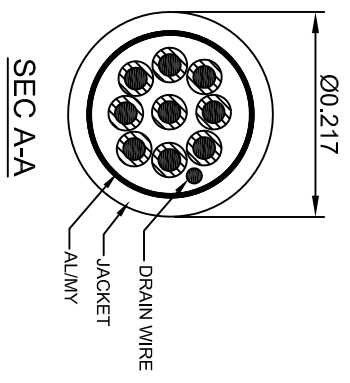

THE INFORMATION CONTAINED IN THIS DRAWING IS THE SOLE PROPERTY OF AMPHENOL CABLES ON DEMAND. ANY REPRODUCTION OR DISCLOSURE, TO THIRD PARTIES, IN PART OR WHOLE WITHOUT THE EXPRESS WRITTEN PERMISSION OF AMPHENOL CABLES ON DEMAND IS PROHIBITED.

REV	DESCRIPTION	DATE	APPROVED
A	NEW RELEASE	27/Dec/2006	
A1	Add Hex Nut	5/Dec/2007	
A2	Add wiring color	12/JAN/2012	

**PIN OUT:**

Female	Female	Color
PIN1	PIN1	Black
PIN2	PIN2	Brown
PIN3	PIN3	Red
PIN4	PIN4	Orange
PIN5	PIN5	Yellow
PIN6	PIN6	Green
PIN7	PIN7	Blue
PIN8	PIN8	Purple
PIN9	PIN9	Gray
SHIELD	SHIELD	Drain Wire

**LENGTH & P/N Table**

LENGTH	P/N	Cable Color
5FT ±2 inch	CS-DSNULW19FF-005	GREY
10FT ±3 inch	CS-DSNULW19FF-010	GREY
25FT ±4 inch	CS-DSNULW19FF-025	GREY

UNLESS OTHERWISE SPECIFIED DIMENSIONS ARE IN INCHES TOLERANCES ARE:		EAR NO.		Amphenol Cables on Demand	
DIGITS	ANGLES	APPROVALS	DATE	20 VALLEY ST. ENDICOTT, NY 13760	
0	±.X	LF	12/JAN/12	ASM CBL Null Modem 9PIN D-Sub FF	
XX	±.XX	BA	12/JAN/12		
XXX	±.XXX	RESP ENG			
THIRD ANGLE PROJECTION		MFG ENG		SIZE	PWG. NO
				A	CS-DSNULW19FF-XXX