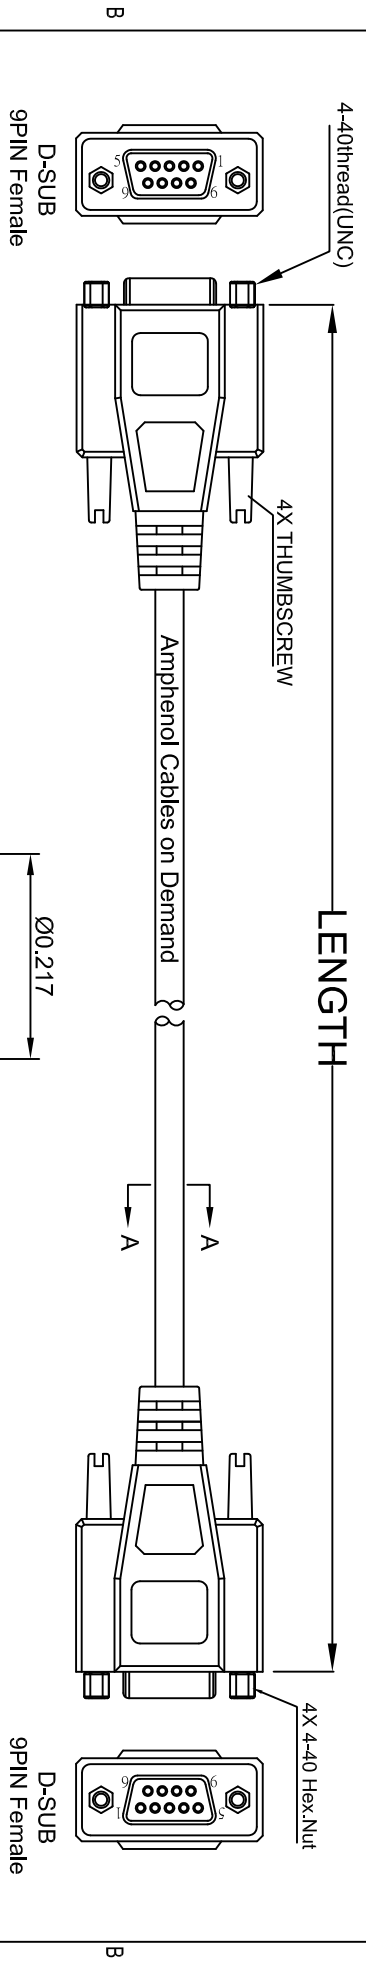

THE INFORMATION CONTAINED IN THIS DRAWING IS THE SOLE PROPERTY OF AMPHENOL CABLES ON DEMAND. ANY REPRODUCTION OR DISCLOSURE, TO THIRD PARTIES, IN PART OR WHOLE WITHOUT THE EXPRESS WRITTEN PERMISSION OF AMPHENOL CABLES ON DEMAND IS PROHIBITED.

REV	DESCRIPTION	DATE	APPROVED
A	NEW RELEASE	27/Dec/2006	
A1	Add Hex Nut	5/Dec/2007	
A2	Add wiring color	12/JAN/2012	

**PIN OUT:**

Female	Female	Color
PIN1	PIN1	Black
PIN2	PIN2	Brown
PIN3	PIN3	Red
PIN4	PIN4	Orange
PIN5	PIN5	Yellow
PIN6	PIN6	Green
PIN7	PIN7	Blue
PIN8	PIN8	Purple
PIN9	PIN9	Gray
SHIELD	SHIELD	Drain Wire

**LENGTH & P/N Table**

LENGTH	P/N	Cable Color
5FT ±2 inch	CS-DSNULW19FF-005	GREY
10FT ±3 inch	CS-DSNULW19FF-010	GREY
25FT ±4 inch	CS-DSNULW19FF-025	GREY

UNLESS OTHERWISE SPECIFIED DIMENSIONS ARE IN INCHES TOLERANCES ARE:		EAR NO.		Amphenol Cables on Demand	
DIGITS	ANGLES	APPROVALS	DATE	20 VALLEY ST. ENDICOTT, NY 13760	
0	±.X	LF	12/JAN/12	ASM CBL Null Modem 9PIN D-Sub FF	
XX	±.XX	BA	12/JAN/12		
XXX	±.XXX	RESP ENG			
THIRD ANGLE PROJECTION		MFG ENG		SIZE	PWG. NO
				A	CS-DSNULW19FF-XXX