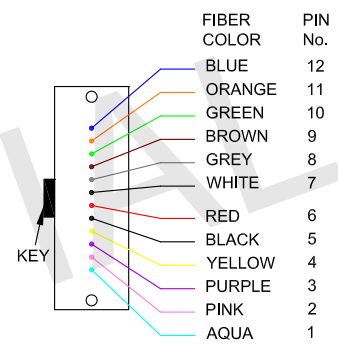

FIBER MAPPING		
KEY UP		KEY UP
A		B
1	BLUE	12
2	ORANGE	11
3	GREEN	10
4	BROWN	9
5	GREY	8
6	WHITE	7
7	RED	6
8	BLACK	5
9	YELLOW	4
10	PURPLE	3
11	PINK	2
12	AQUA	1

SPECIFICATION:

- 1.CONNECTOR A : 12F ELITE MPO/PC FEMALE
- 2.CONNECTOR B : 12F ELITE MPO/PC FEMALE
- 3.CABLE TYPE : 12 STRANDS CABLE, MM 50/125(OM4),
ROUND 3.0mm LSZH JACKET.
- 4.JACKET COLOR : MAGENTA
- 5.WAVELENGTH : 850nm
- 6.INSERTION LOSS : ≤0.35dB

Part Number: C50-8120-xxM
 Description: w-Ignite™ Fiber Cable, 12F Elite MPO Female-Female,
 Polarity B, OM4 3mm 12F Magenta LSZH Jacket, xx Meter.