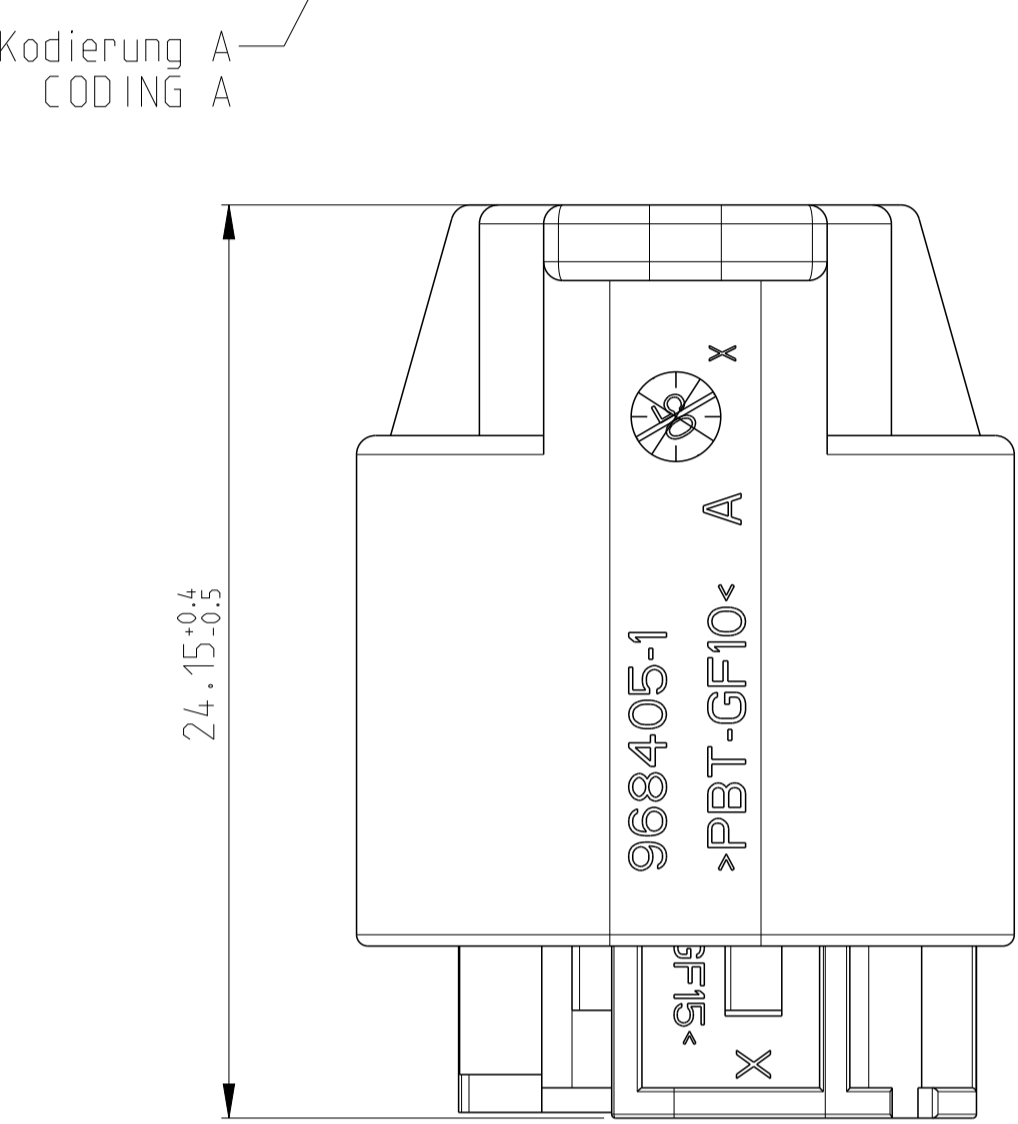

LOC	DIST	REVISIONS			
A1	-	REV	DATE	BY	CHK
A11	ECR-11-007964		02MAY2011	AL	HS
A12	ECR-11-016777		18MAY2011	AL	HS
A13	E-17-018641		21DEC2017	HD	GILCH