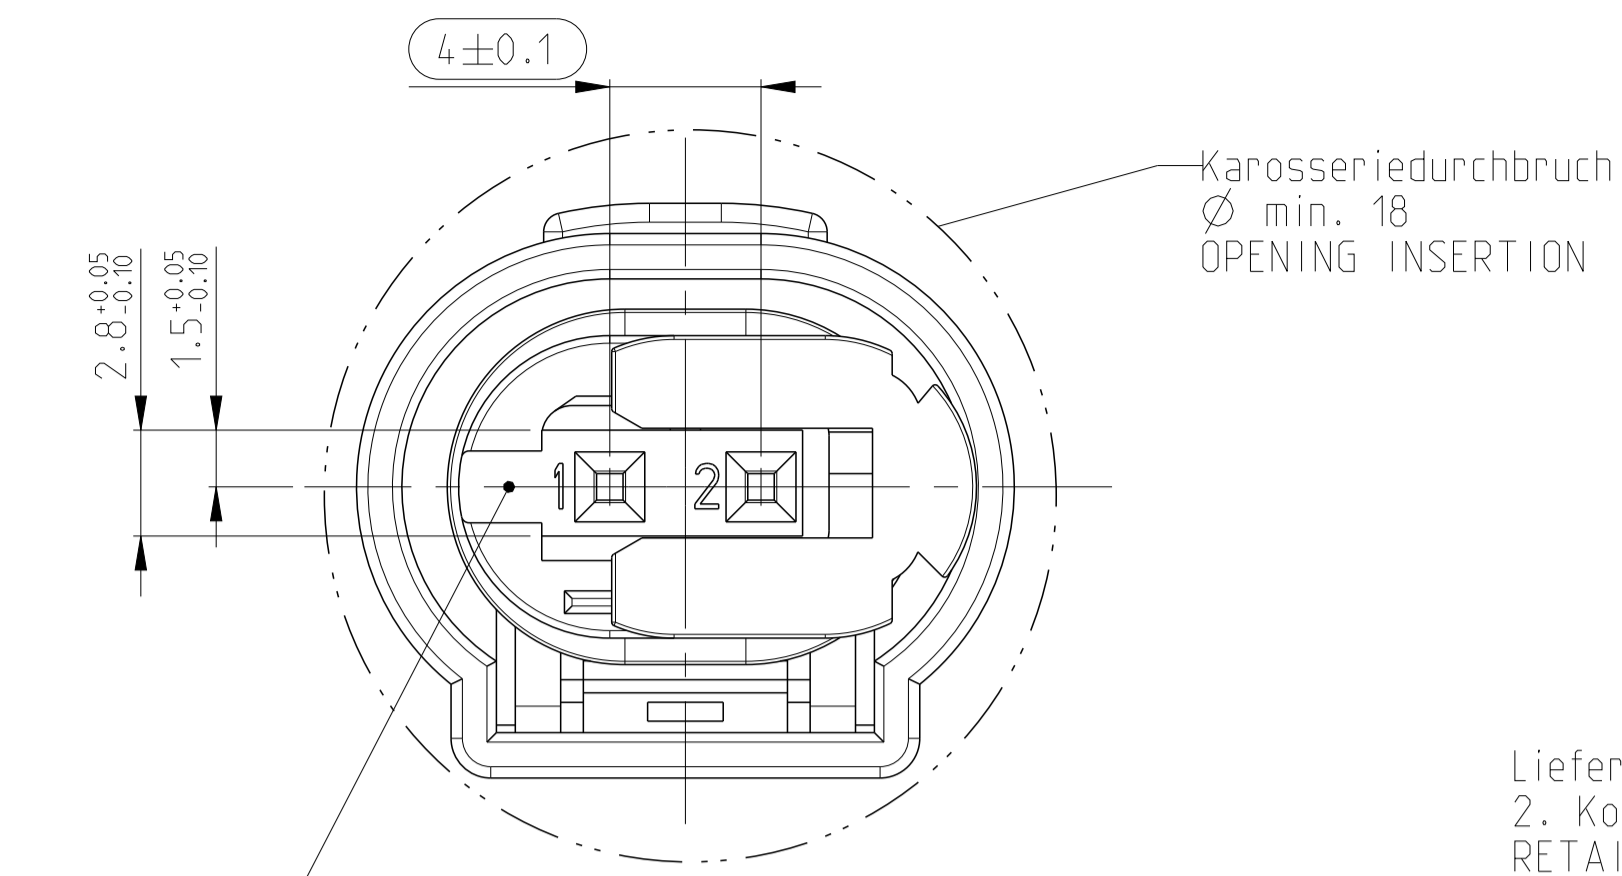

LOC	DIST	REVISIONS			
A1	-	REV	DATE	BY	CHK
A11	ECR-11-007964		02MAY2011	AL	HS
A12	ECR-11-016777		18MAY2011	AL	HS
A13	E-17-018641		21DEC2017	HD	GILCH