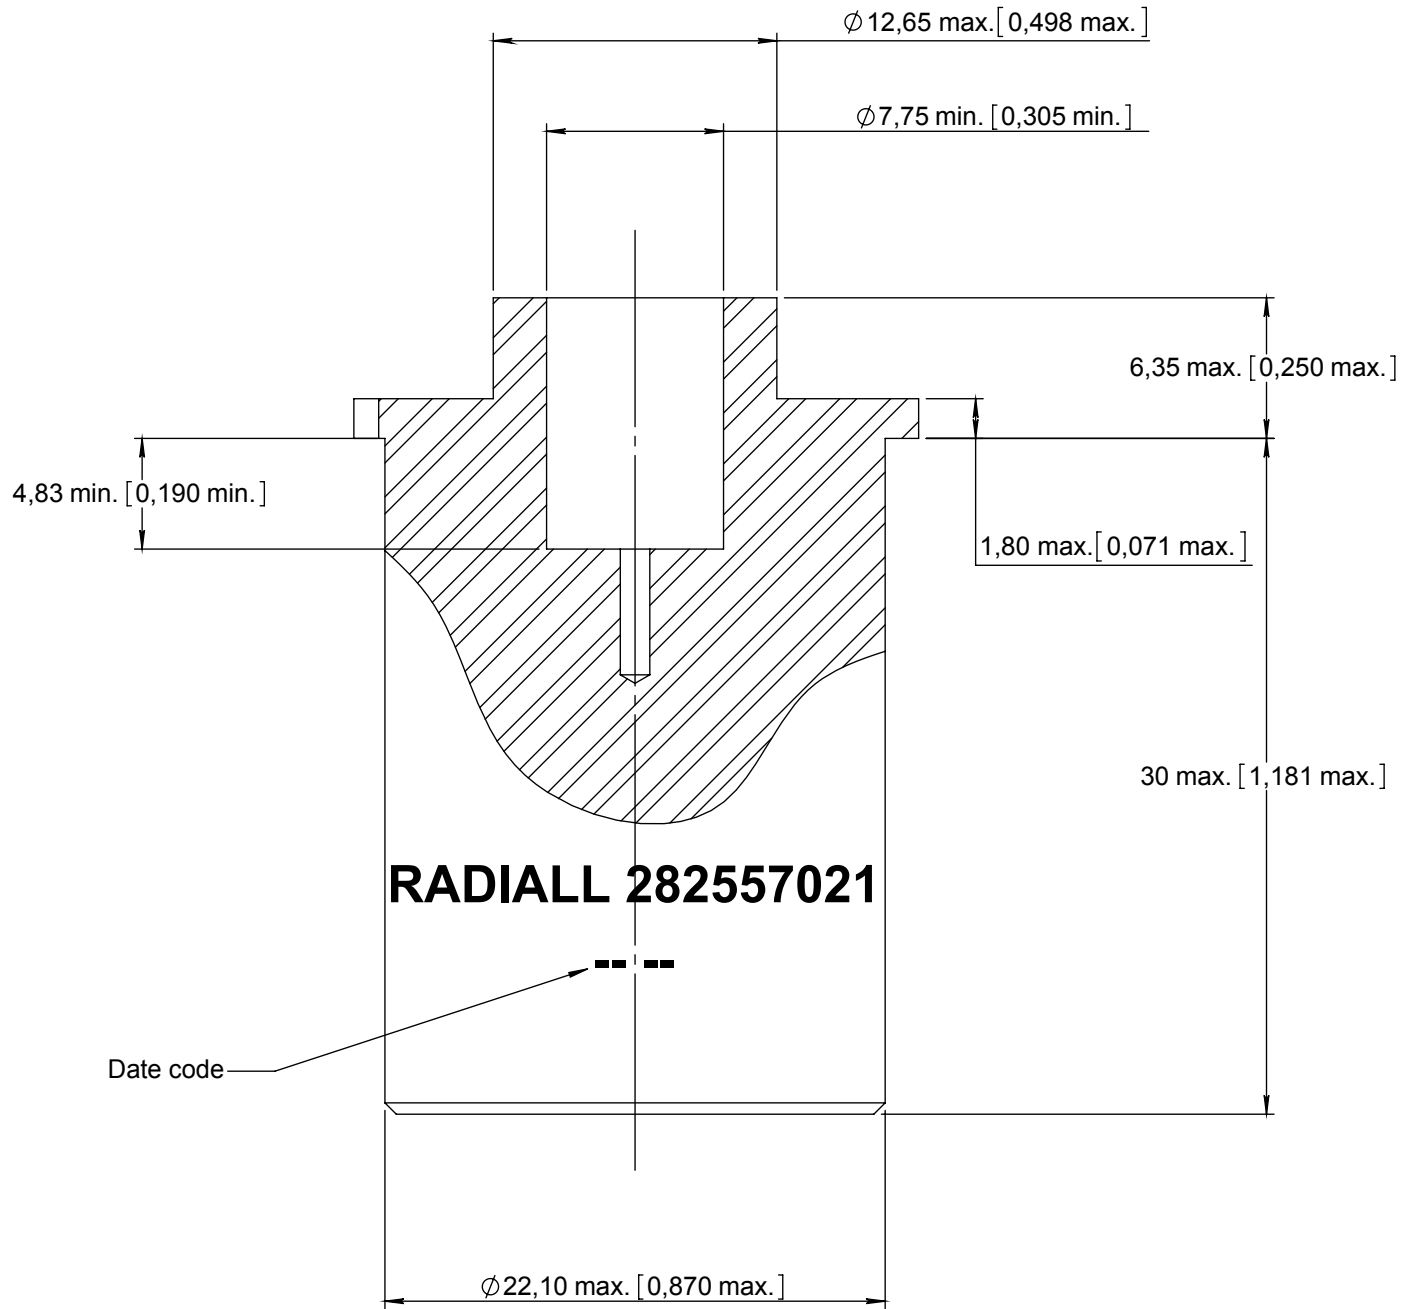

Series  
EPX

Locator for crimping tool M22520/23-01.  
For size 5 crimp contacts P/N 617 390 XXX

Issue:  
Nov. 28, 2016

Page  
1/1

Material and finished: anodized aluminium alloy.

**DIMENSIONS : mm (inch are given for information only)**

Estimated weight : 2.20 g

<b>CREATION</b>  PEN:  NOM: L.Garcia DATE: Oct. 13, 06 APPR.: M.Pessard				
	Nov. 28, 16	Design updated	Moutault	Vieira
	Issue	Revisions	Name	Approved

This document contains proprietary information and such information shall not be disclosed to any third party for any purpose whatsoever or used for manufacturing purposes without prior written agreement from RADIALL. This information is given as an indication. In the continual goal to improve our products, we reserve the right to make any modifications judged necessary.