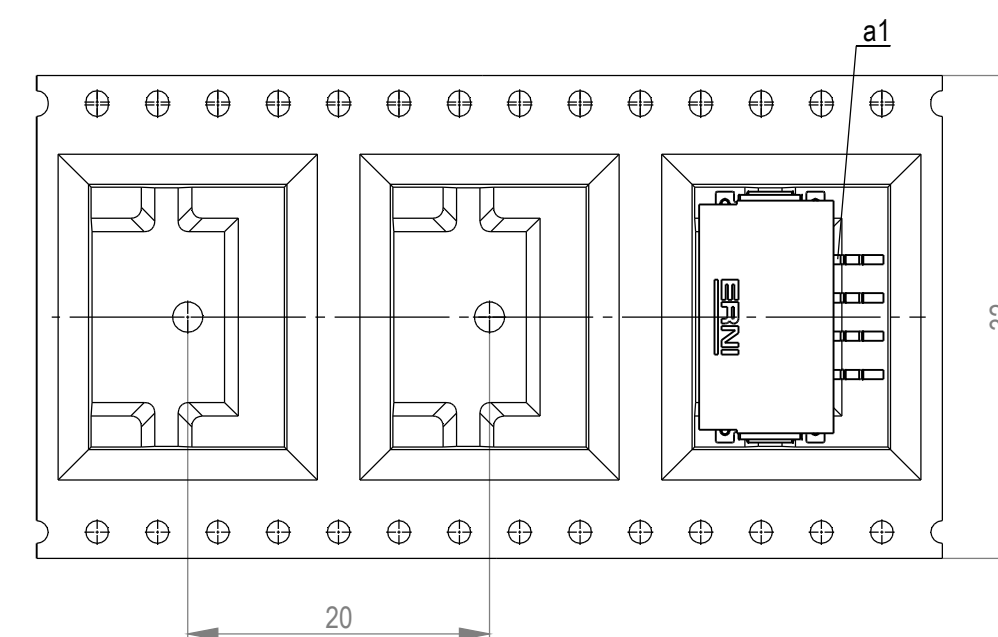

Abspulrichtung - Reel off Direction