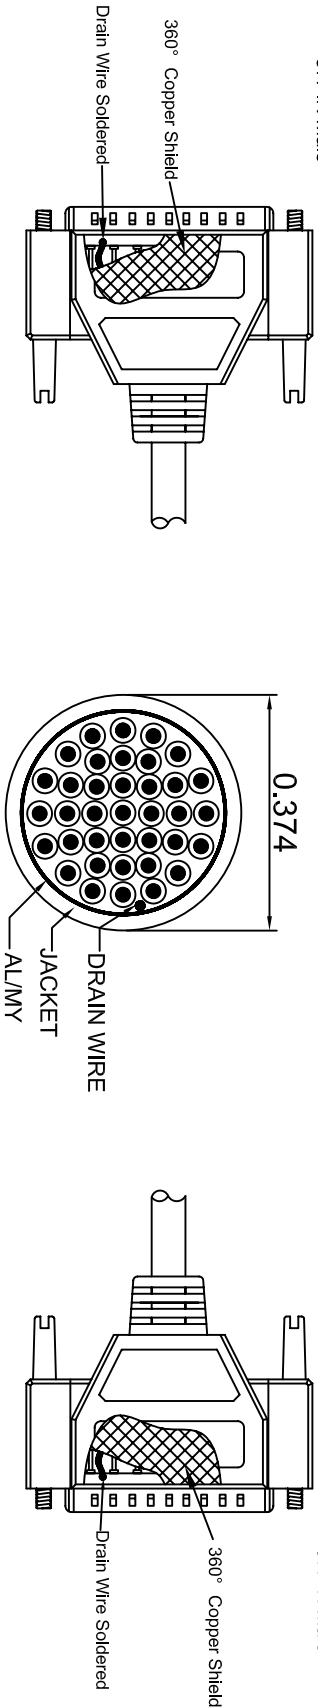

THE INFORMATION CONTAINED IN THIS DRAWING IS THE SOLE PROPERTY OF AMPHENOL CABLES ON DEMAND. ANY REPRODUCTION OR DISCLOSURE, TO THIRD PARTIES, IN PART OR WHOLE, WITHOUT THE EXPRESS WRITTEN PERMISSION OF AMPHENOL CABLES ON DEMAND IS PROHIBITED.

REV.	DESCRIPTION	DATE	APPROVED
A	NEW RELEASE	18/01/07	
A1	Add wiring color	16/JAN/2012	

SEC A-A

LENGTH & P/N Table

LENGTH	P/N	Cable Color
2.5FT ± 1 inch	CS-DSDMDB37MM-002.5	GREY
5FT ± 2 inch	CS-DSDMDB37MM-005	GREY
10FT ± 3 inch	CS-DSDMDB37MM-010	GREY
15FT ± 3 inch	CS-DSDMDB37MM-015	GREY
25FT ± 4 inch	CS-DSDMDB37MM-025	GREY
50FT ± 8 inch	CS-DSDMDB37MM-050	GREY

Male	Male	Color	Male	Male	Color
PIN1	PIN1	Black	PIN20	PIN20	Red/Black
PIN2	PIN2	Brown	PIN21	PIN21	Orange/Black
PIN3	PIN3	Red	PIN22	PIN22	Yellow/Black
PIN4	PIN4	Orange	PIN23	PIN23	Green/Black
PIN5	PIN5	Yellow	PIN24	PIN24	Gray/Black
PIN6	PIN6	Green	PIN25	PIN25	Pink/Black
PIN7	PIN7	Blue	PIN26	PIN26	Pink/Red
PIN8	PIN8	Purple	PIN27	PIN27	Pink/Blue
PIN9	PIN9	Gray	PIN28	PIN28	Pink/Green
PIN10	PIN10	White	PIN29	PIN29	Light Blue
PIN11	PIN11	Pink	PIN30	PIN30	Light Blue/Black
PIN12	PIN12	Light Green	PIN31	PIN31	Light Blue/Red
PIN13	PIN13	Black/White	PIN32	PIN32	Light Blue/Blue
PIN14	PIN14	Brown/White	PIN33	PIN33	Light Blue/Green
PIN15	PIN15	Red/White	PIN34	PIN34	Grey/Red
PIN16	PIN16	Orange/White	PIN35	PIN35	Purple/Green
PIN17	PIN17	Green/White	PIN36	PIN36	Purple/Black
PIN18	PIN18	Blue/White	PIN37	PIN37	Blue/Black
PIN19	PIN19	Purple/White	SHIELD	SHIELD	Drain Wire