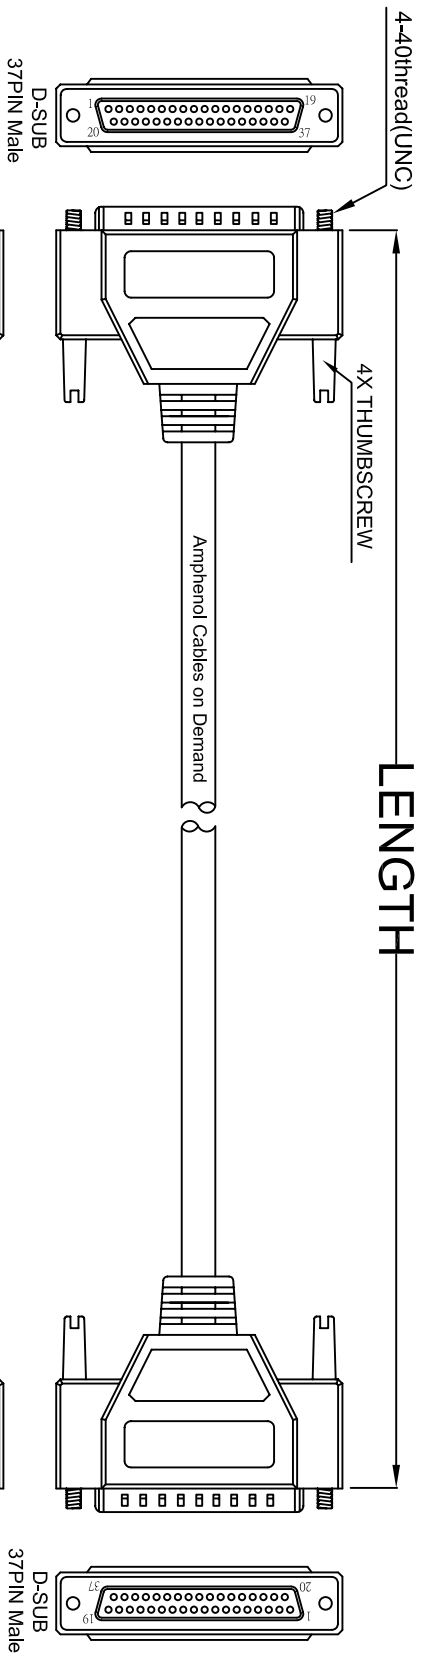

THE INFORMATION CONTAINED IN THIS DRAWING IS THE SOLE PROPERTY OF AMPHENOL CABLES ON DEMAND. ANY REPRODUCTION OR DISCLOSURE, TO THIRD PARTIES, IN PART OR WHOLE, WITHOUT THE EXPRESS WRITTEN PERMISSION OF AMPHENOL CABLES ON DEMAND IS PROHIBITED.

REV.	DESCRIPTION	DATE	APPROVED
A	NEW RELEASE	18/01/07	
A1	Add wiring color	16/JAN/2012	

SEC A-A

LENGTH & P/N Table

LENGTH	P/N	Cable Color
2.5FT ± 1 inch	CS-DSDMDB37MM-002.5	GREY
5FT ± 2 inch	CS-DSDMDB37MM-005	GREY
10FT ± 3 inch	CS-DSDMDB37MM-010	GREY
15FT ± 3 inch	CS-DSDMDB37MM-015	GREY
25FT ± 4 inch	CS-DSDMDB37MM-025	GREY
50FT ± 8 inch	CS-DSDMDB37MM-050	GREY

Male	Male	Color	Male	Male	Color
PIN1	PIN1	Black	PIN20	PIN20	Red/Black
PIN2	PIN2	Brown	PIN21	PIN21	Orange/Black
PIN3	PIN3	Red	PIN22	PIN22	Yellow/Black
PIN4	PIN4	Orange	PIN23	PIN23	Green/Black
PIN5	PIN5	Yellow	PIN24	PIN24	Gray/Black
PIN6	PIN6	Green	PIN25	PIN25	Pink/Black
PIN7	PIN7	Blue	PIN26	PIN26	Pink/Red
PIN8	PIN8	Purple	PIN27	PIN27	Pink/Blue
PIN9	PIN9	Gray	PIN28	PIN28	Pink/Green
PIN10	PIN10	White	PIN29	PIN29	Light Blue
PIN11	PIN11	Pink	PIN30	PIN30	Light Blue/Black
PIN12	PIN12	Light Green	PIN31	PIN31	Light Blue/Red
PIN13	PIN13	Black/White	PIN32	PIN32	Light Blue/Blue
PIN14	PIN14	Brown/White	PIN33	PIN33	Light Blue/Green
PIN15	PIN15	Red/White	PIN34	PIN34	Grey/Red
PIN16	PIN16	Orange/White	PIN35	PIN35	Purple/Green
PIN17	PIN17	Green/White	PIN36	PIN36	Purple/Black
PIN18	PIN18	Blue/White	PIN37	PIN37	Blue/Black
PIN19	PIN19	Purple/White	SHIELD	SHIELD	Drain Wire

NOTES: UNLESS OTHERWISE SPECIFIED

UNLESS OTHERWISE SPECIFIED DIMENSIONS ARE IN INCHES TOLERANCES ARE:		E.A.R. NO.		Amphenol Cables on Demand	
DECIMALS	ANGLES	20 VALLEY ST. ENHOCOTT, NY 13780		ASSEMBLY NO.	
X	± X°	APPROVALS	DATE	SIZE	DWG. NO.
XX	± XX	DRAWN	16/JAN/2012	A	CS-DSDMDB37MM-XXX
XXX	± XXX	CHECKED	16/JAN/2012	SCALE	SHEET
		RESP ENG			OF
THIRD ANGLE PROJECTION		MFG ENG		REV. A1	