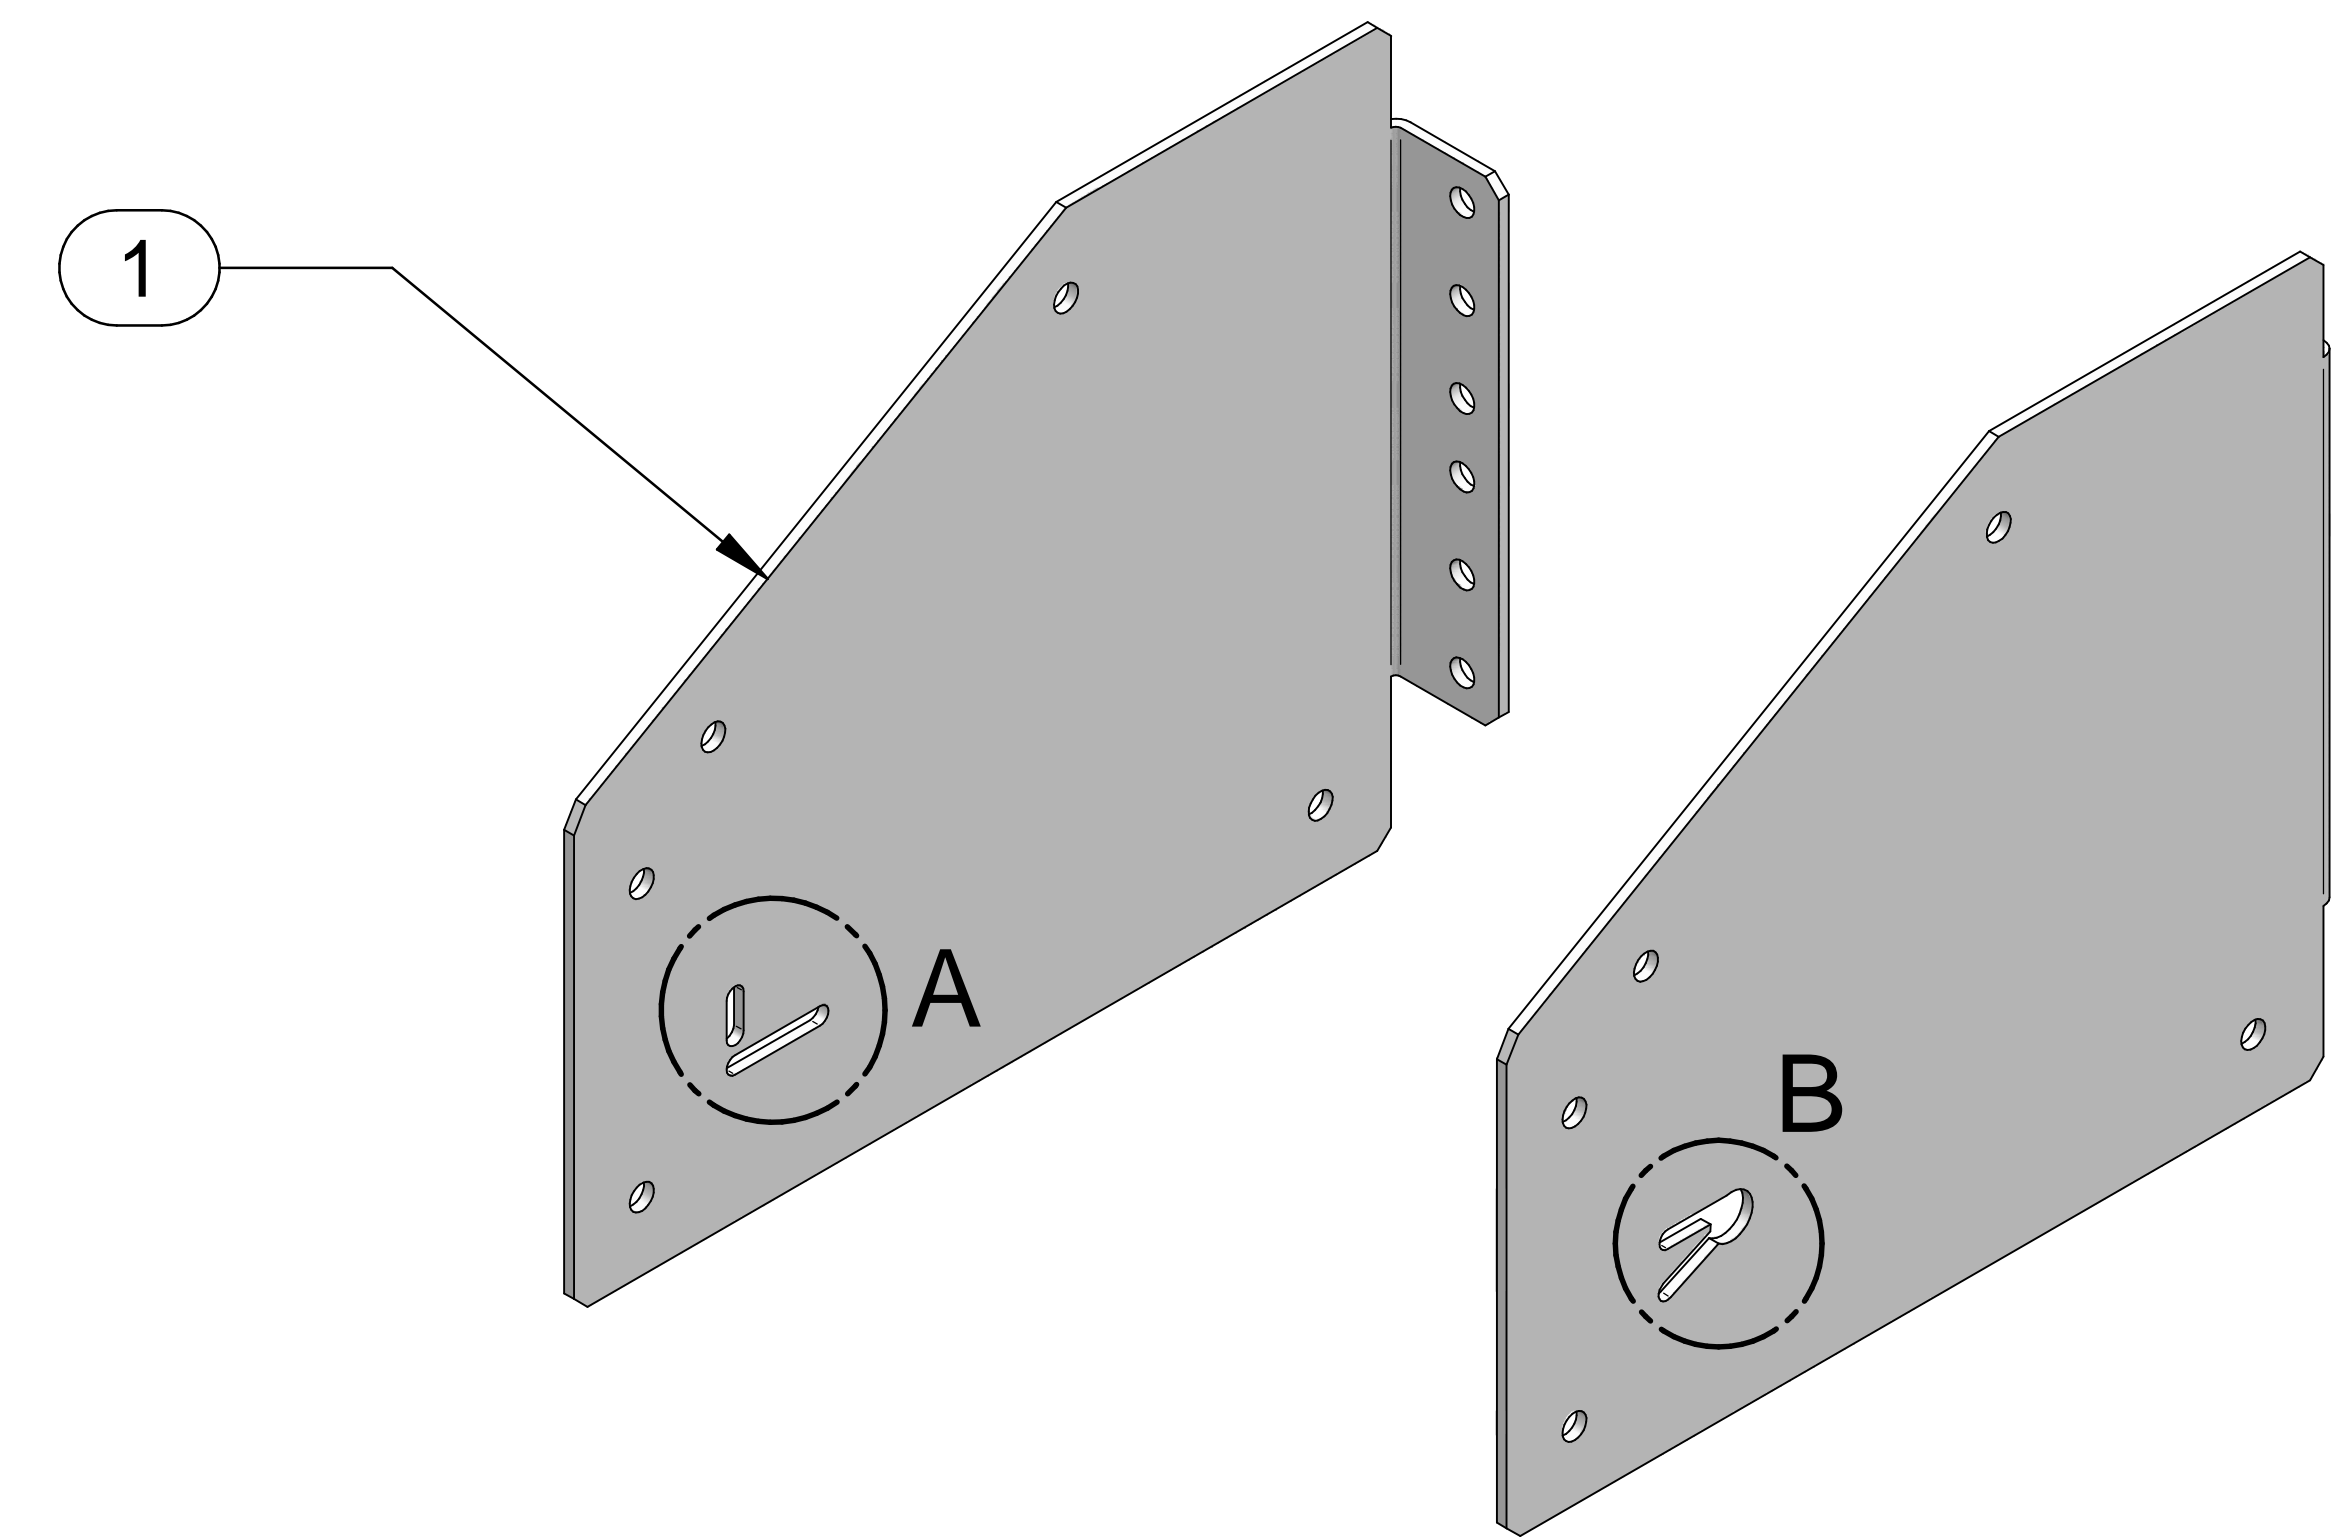

FRONT VIEW

TOP VIEW

SIDE VIEW

BOTTOM VIEW

ISOMETRIC VIEW

DETAIL A
LEFT RAIL INDICATOR
2:1

DETAIL B
RIGHT RAIL INDICATOR
2:1

| Item Number | Title | Quantity |
|-------------|----------------------------------|----------|
| 1 | HLP - FIXED 90/30 DEG. RAIL (2U) | 1 |

PART NUMBERS

| | |
|---------|----------------------|
| HLP2UFR | PAINTED WHITE SMOOTH |
|---------|----------------------|

NOTES

Mounting Hardware Included

Sold as a pair

See Hammond Website for More Information