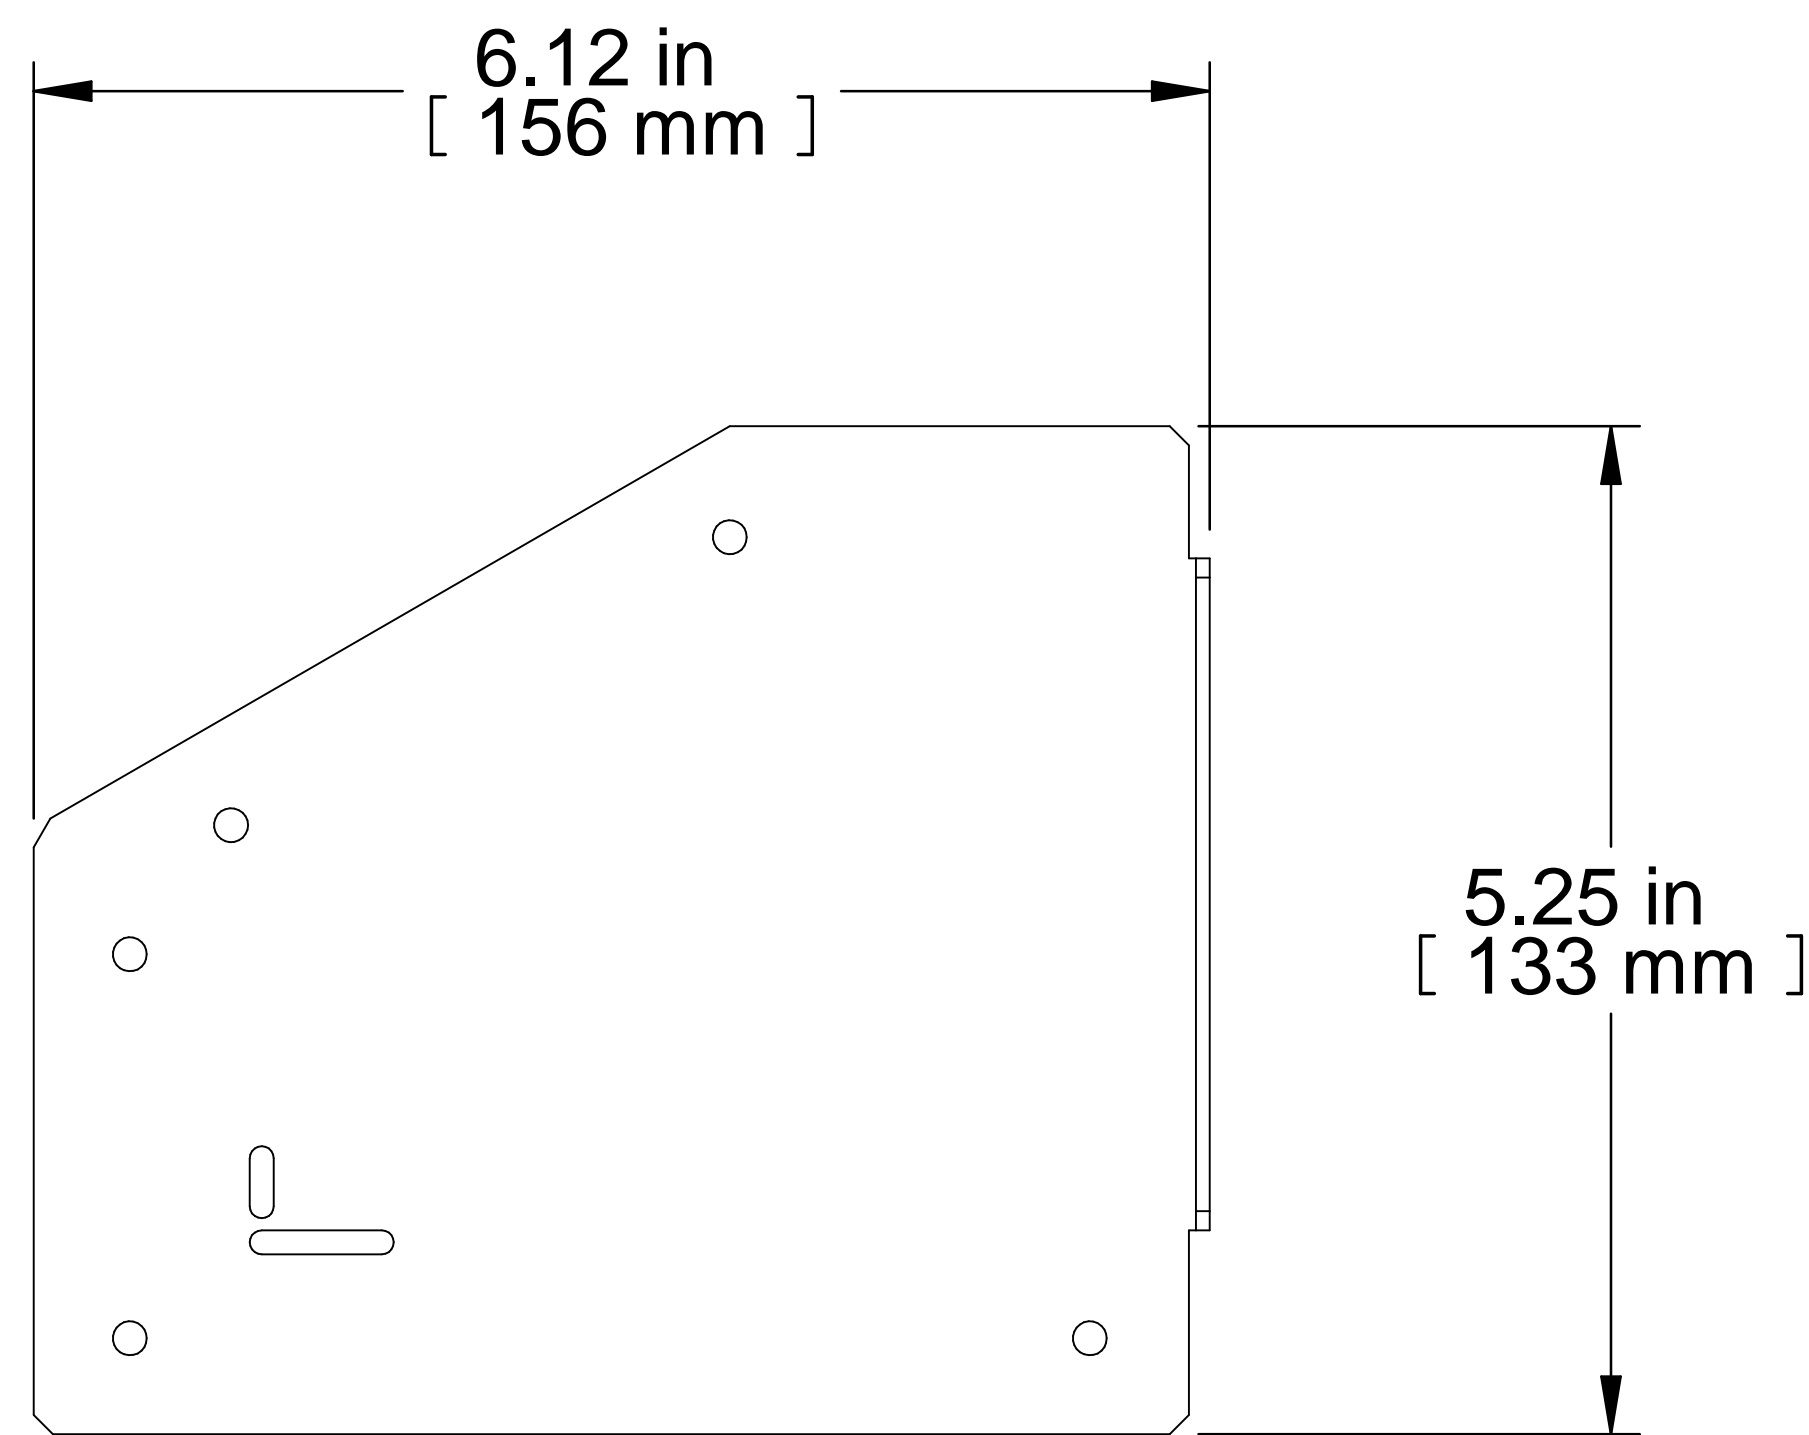

FRONT VIEW

TOP VIEW

SIDE VIEW

BOTTOM VIEW

ISOMETRIC VIEW

DETAIL A
LEFT RAIL INDICATOR
2:1

DETAIL B
RIGHT RAIL INDICATOR
2:1

| Item Number | Title | Quantity |
|-------------|----------------------------------|----------|
| 1 | HLP - FIXED 90/30 DEG. RAIL (2U) | 1 |

PART NUMBERS

| | |
|---------|----------------------|
| HLP2UFR | PAINTED WHITE SMOOTH |
|---------|----------------------|

NOTES

Mounting Hardware Included

Sold as a pair

See Hammond Website for More Information

Français

Pour tous les détails sur nos produits, svp veuillez consulter notre site www.hammondmfg.com
Data subject to change without notice. Isometric drawing not to scale.
Les données sont sujettes à changement sans préavis.