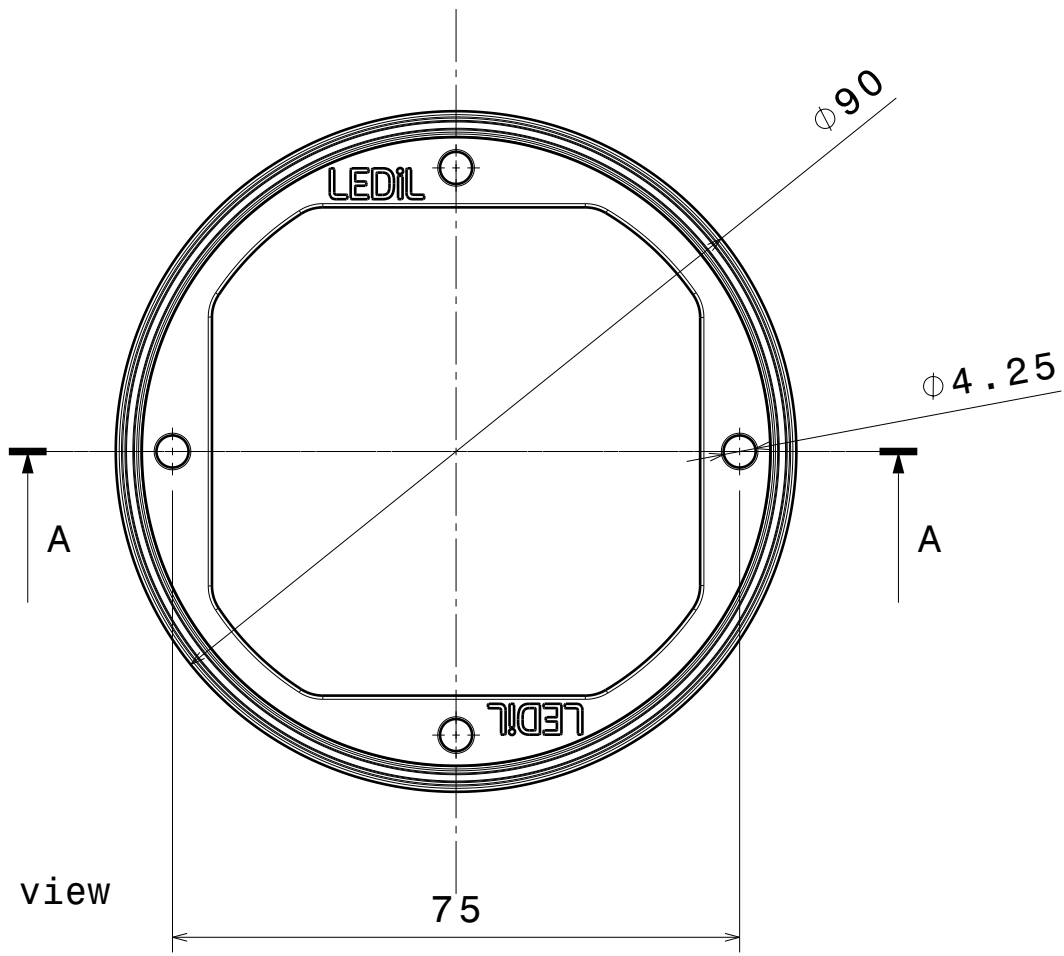

D C B A

4

Section view A-A

3

Top view

2

4

3

2

INDEX	PART NO	DESCRIPTION	MATERIAL	COLOUR
1	F14252	STELLA-FRAME-WHT	PA66GF30	white

Tolerances if not otherwise shown
 According to DIN ISO 2768-1
 Linear measures:
 Up to 30mm class M, otherwise class C.
 According to DIN ISO 2768-2
 Form and position: class L

SIZE	PART NUMBER
A4	F14252

SCALE	1:1	WEIGHT	9,18 g	SHEET	1/1
-------	-----	--------	--------	-------	-----

1

1

D

A