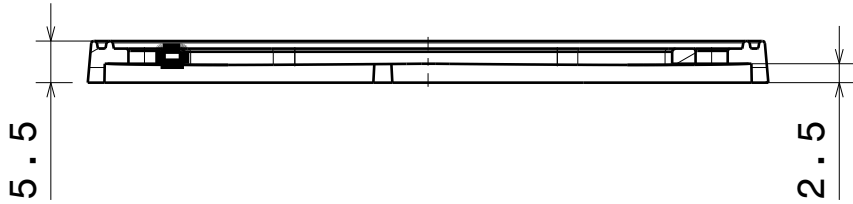

D C B A

4

Section view A-A

3

Top view

2

4

3

2

INDEX	PART NO	DESCRIPTION	MATERIAL	COLOUR
1	F14252	STELLA-FRAME-WHT	PA66GF30	white

Tolerances if not otherwise shown
 According to DIN ISO 2768-1
 Linear measures:
 Up to 30mm class M, otherwise class C.
 According to DIN ISO 2768-2
 Form and position: class L

SIZE	PART NUMBER
A4	F14252

SCALE	1:1	WEIGHT	9,18 g	SHEET	1/1
-------	-----	--------	--------	-------	-----

1

1

D

A