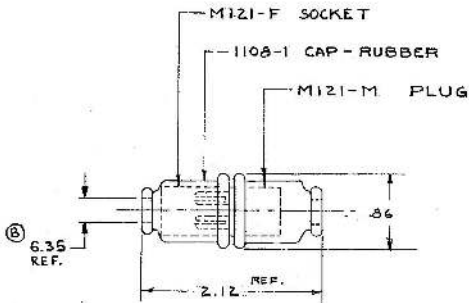

M-121

POLARIZED

Confidential Property of Cole Hersee

DO NOT SCALE

REV	DATE	BY	CHKD	APP'D	SCALE	DATE
					1:1	1-16-59
COLE-HERSEE COMPANY						
POTON, MASS. 02127, U.S.A.						
B	ECH 0232G	7-31-02	M			
A	REV. MEDRAU	5-17-68	J			
2-WAY CONNECTOR						M-121