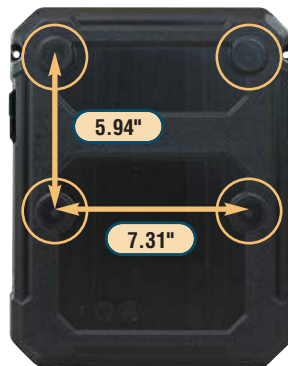

The **DOCU-BOX** product family offers several commendable features including:

- Fast and Easy access to the interior box storage area
- Large enough size to accommodate multi-lingual manuals and European size paper 8.3" x 11.7" (21.08 x 29.72 cm). Docu-Box is 1.75" (4.45 cm) taller; 0.875" (2.22 cm) wider; and 0.625" (1.59 cm) deeper than available brand.
- Adequate depth to hold most electronic tablets or iPads—can be customized with foam interiors if desirable (minimums may apply)
- Built-in lock holes to accept wire-tie or small padlock security
- Mount holes on back for vehicle or wall mounting—drop in replacement for available brand.
- Inside Lid gasket seal protects against dust and moisture contamination
- Large smooth outside surface area to write on
- BI-FOLD version (P/N 819768AE) incorporates one heavy-duty polycarbonate over-center latch—securely seals lid to base
- Easily customize each box with your company name or logo (minimums may apply)
- High Density Polyethylene (HDPE) resin construction protects against extreme ambient temperature ranges and environmental conditions
- HDPE resin offers light-weight; rugged, rust resistant, and ultra-violet safe properties
- Double wall blow mold construction provides “two walls” of protection against impact and incidental collision—safely keeps contents intact.

Part Number	Description	Outer Dimensions	Material	Packed
819768AE	Bi-Fold Docu-Box, fits documents measuring up to: 13.44 L x 9.20 W x 1.84 D Inches (34.14 x 23.37 x 4.67 cm)	16.26 L x 12.02 W x 2.89 D Inches (41.30 x 30.53 x 7.34 cm)	HDPE	24/ctn
819769AE	Tri-Fold Docu-Box, fits documents measuring up to: 12 L x 9 W x 1.75 D Inches (30.48 x 22.86 x 4.44 cm)	14 L x 11 W x 2.89 D Inches (35.56 x 27.94 x 7.34 cm)	HDPE	24/ctn

OUTER DIMENSIONS

MOUNTING BOLT PATTERN

INNER DOCUMENTS SIZE

The **DOCU-BOX** 819769AE Tri-Fold Dimensions and Bolt Pattern

OUTER DIMENSION

MOUNTING BOLT PATTERN

INNER DOCUMENTS SIZE