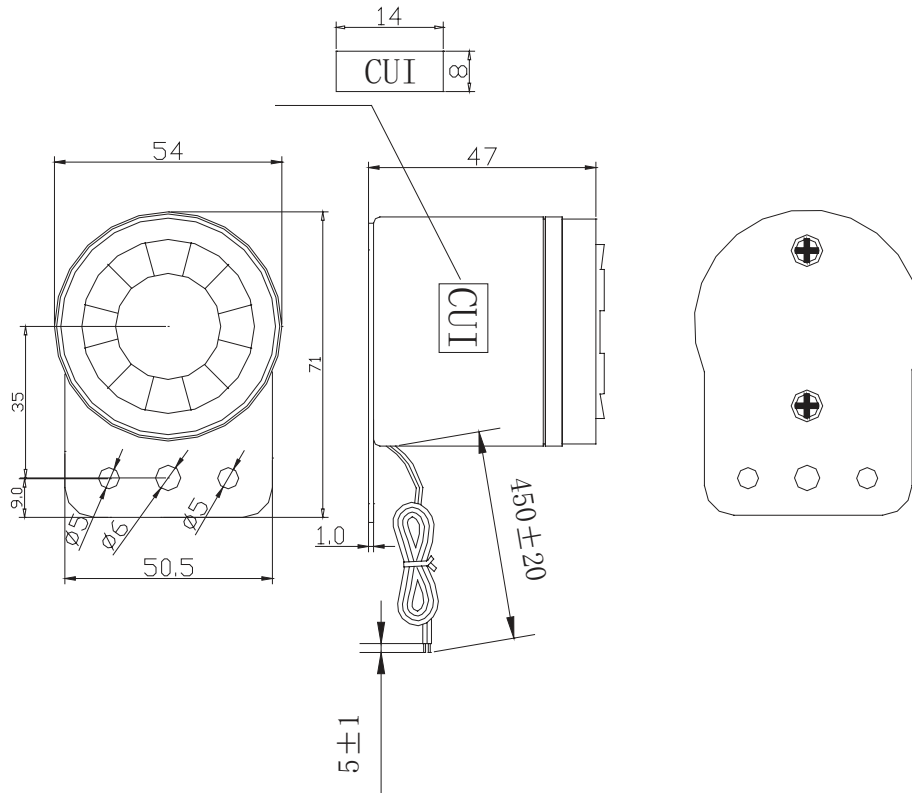

MODEL: CPS-5449-105PM | **DESCRIPTION:** SIREN**FEATURES**

- sweeping tone
- internally driven
- panel mount

**SPECIFICATIONS**

parameter	conditions/description	min	typ	max	units
rated voltage			24		Vdc
operating voltage		10		28	Vdc
current consumption	at rated voltage		150		mA
rated frequency		1,500		3,500	Hz
sound pressure level	at 1 m, rated voltage		95		dB
tone	sweep 3.3				
dimensions	Ø54.0 x 47.0				mm
weight			62.0		g
material	ABS				
terminal	wire leads				
operating temperature		-20		70	°C
storage temperature		-30		80	°C
washable	no				
RoHS	yes				

Notes: 1. All specifications measured at 25±3°C, humidity at 60-70%, under 86-106 kPa pressure, unless otherwise noted.

MECHANICAL DRAWING

units: mm
tolerance: ± 3 mm

wire: UL 2468 24 AWG

PACKAGING

units: mm

Carton Size: 360 x 335 x 280 mm
Carton QTY: 140 pcs per carton

White Box

1 PCS One BOX

MODEL:
QTY: 140 PCS
N.W: 8.6Kg
G.W: 12.0Kg
SIZE:36*33.5*28
LOT NO:

REVISION HISTORY

rev.	description	date
1.0	initial release	01/22/2020
1.01	logo, datasheet style update	08/05/2022