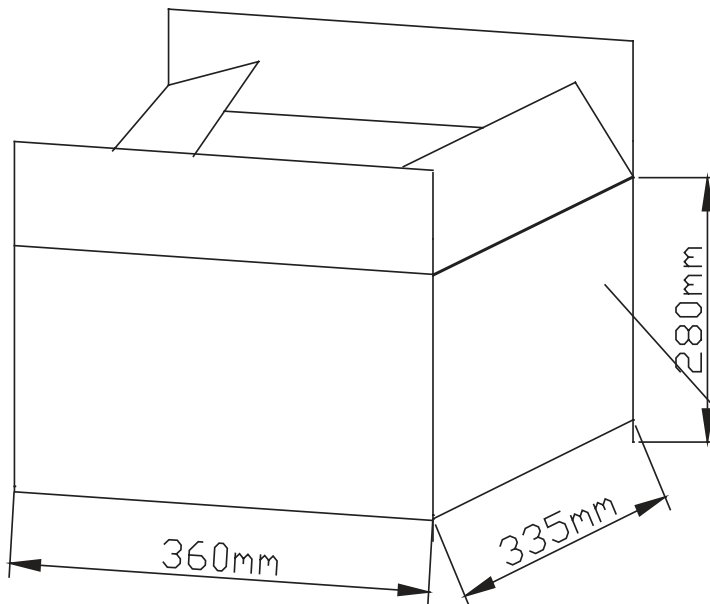

MODEL: CPS-5449-105PM | **DESCRIPTION:** SIREN**FEATURES**

- sweeping tone
- internally driven
- panel mount

**SPECIFICATIONS**

parameter	conditions/description	min	typ	max	units
rated voltage			24		Vdc
operating voltage		10		28	Vdc
current consumption	at rated voltage		150		mA
rated frequency		1,500		3,500	Hz
sound pressure level	at 1 m, rated voltage		95		dB
tone	sweep 3.3				
dimensions	Ø54.0 x 47.0				mm
weight			62.0		g
material	ABS				
terminal	wire leads				
operating temperature		-20		70	°C
storage temperature		-30		80	°C
washable	no				
RoHS	yes				

Notes: 1. All specifications measured at 25±3°C, humidity at 60-70%, under 86-106 kPa pressure, unless otherwise noted.

MECHANICAL DRAWING

units: mm
tolerance: ± 3 mm

wire: UL 2468 24 AWG

PACKAGING

units: mm

Carton Size: 360 x 335 x 280 mm
Carton QTY: 140 pcs per carton

White Box

1 PCS One BOX

MODEL:
QTY: 140 PCS
N.W: 8.6Kg
G.W: 12.0Kg
SIZE:36*33.5*28
LOT NO:

REVISION HISTORY

rev.	description	date
1.0	initial release	01/22/2020
1.01	logo, datasheet style update	08/05/2022