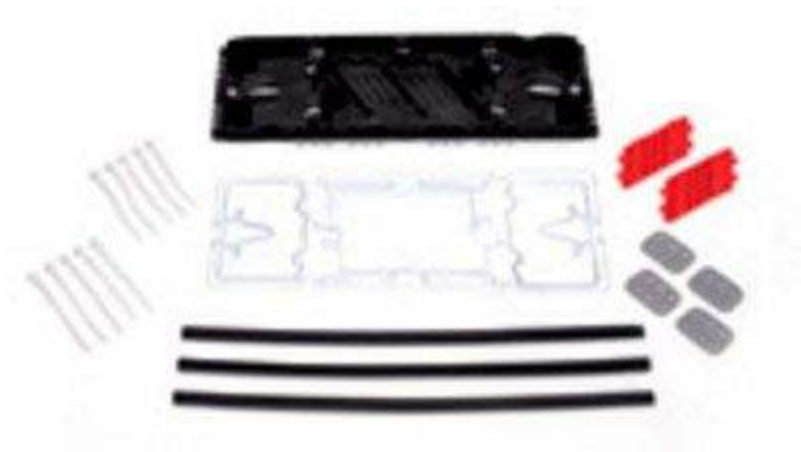

3M™ Small Fiber Splice Tray 2522-24-SF

3M ID 80611316557, UPC 00051115191497

Specifications

Compatible With	2178 Closures, 2522 Trays, 8423 Rack Mount Unit, All Wall Mount Units, LL Closures, SLiC™ 530 Terminal Closures, SLiC™ 533 & 733 Closures
Family	LL Series
Indoor/Outdoor	Outdoor
Insert Included	Yes
Product Type	Splice Tray
Solution for	Access Network: FTTH/FTTB/CATV, Access Network: xDSL, Longhaul/Metro Loop Network: Outdoor
Splice Type	Single Fusion

Details

Stores and protects 24 single fusion splices (3.0 mm x 60 mm). The 2521-F splice inserts which are included are easily added to secure splices into the trays. Fibers are routed into the trays using 2520 tubing that zips over the fibers.

The tray has entry from all corners and hinges from side to side.