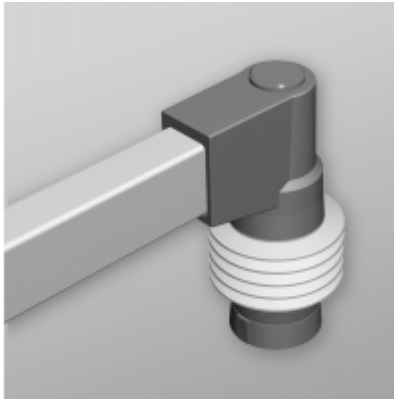

Quality Products. Service Excellence.

Tara Plus Tilt Elbow Coupling *TPSSTEC Series*

- Attaches to enclosure.
- Accepts 60x40mm rectangular tube parallel to enclosure top/bottom.
- Die-cast Aluminum G Al Si 12.
- Rotates 300°.
- Features an adjustable tilt. mechanism up to 35°.

Part No. R149-035-001

Tags: TPSS, tara plus, taraplus, suspension system, elbow coupling, rectangular, operator, tilt coupling

Data subject to change without notice

© 2023. Hammond Manufacturing Ltd. All rights reserved.