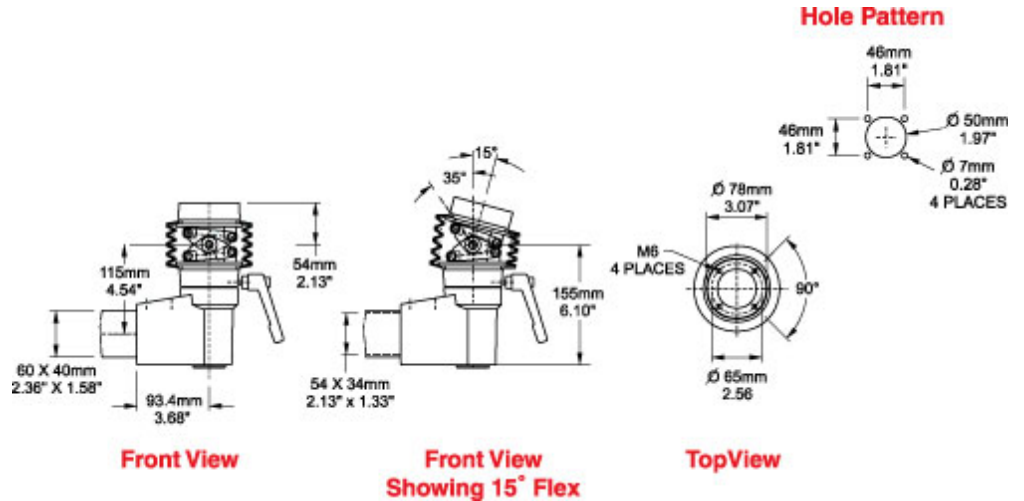

Quality Products. Service Excellence.

Tara Plus Tilt Elbow Coupling *TPSSTEC Series*

- Attaches to enclosure.
- Accepts 60x40mm rectangular tube parallel to enclosure top/bottom.
- Die-cast Aluminum G Al Si 12.
- Rotates 300°.
- Features an adjustable tilt. mechanism up to 35°.

Part No. R149-035-001

Tags: TPSS, tara plus, taraplus, suspension system, elbow coupling, rectangular, operator, tilt coupling

Data subject to change without notice

© 2023. Hammond Manufacturing Ltd. All rights reserved.