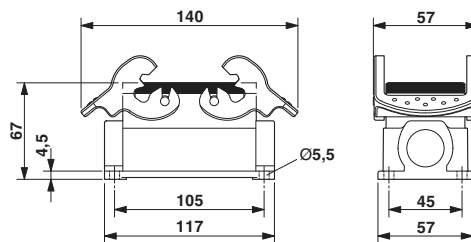

#### Dimensions

Height	67 mm
Width	57 mm
Length	117 mm

### General

Locking type	with double locking latch
No. of cable outlets	1
Cable outlet	lateral
Screw connection	none
Type of the screw connection	1x M25
Housing material	Aluminum die-cast
Housing surface material	Powder-coated, gray
Seal material	NBR
Material lock	Stainless steel, handle: PA
Material grip body interlock	PA
Assembly instructions	For half and full screw connections

## Drawings

Dimensional drawing