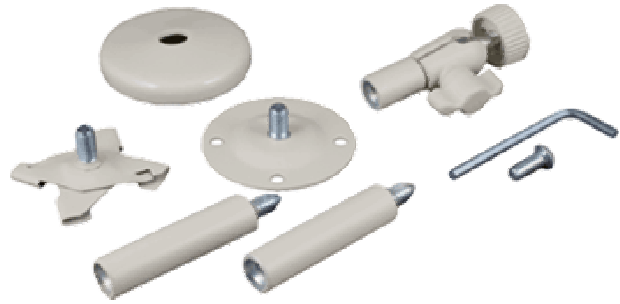

Vises, Work Holding Tools

PanaPress. Mini Arbor Press

Mobile Electronics Mounts

InDash Custom Dash Mounts

iPod-iPhone Holders-Mounts

Smartphone Accessories

Smartphone Screen Protectors

CCTV, Security Camera Mounts

Audio/Video Mounts

Model: 845-246W Deluxe Micro Mount (Cream)

- Modular system: Base, Shaft and Head screw together
- Two aluminum shafts [0.5" (12.7mm) diameter] will make a 2" (50.8mm), 4" (101.6mm) or 6" (152.4mm) long mount. 1/4-20 stud with lockring
- Fully adjustable at the camera (190° Tilt, 360° Turn & 360° Rotation)
- Knob and tamper-resistant set-screw adjusting options included. Matching vinyl cover adds a finished look!
- Includes 2" (50.8 mm) round Base with four 0.188" (4.8mm) holes on 1.6" (40.6mm) bolt circle for solid surface mounting, and a T-Bar Clip for drop ceiling rails